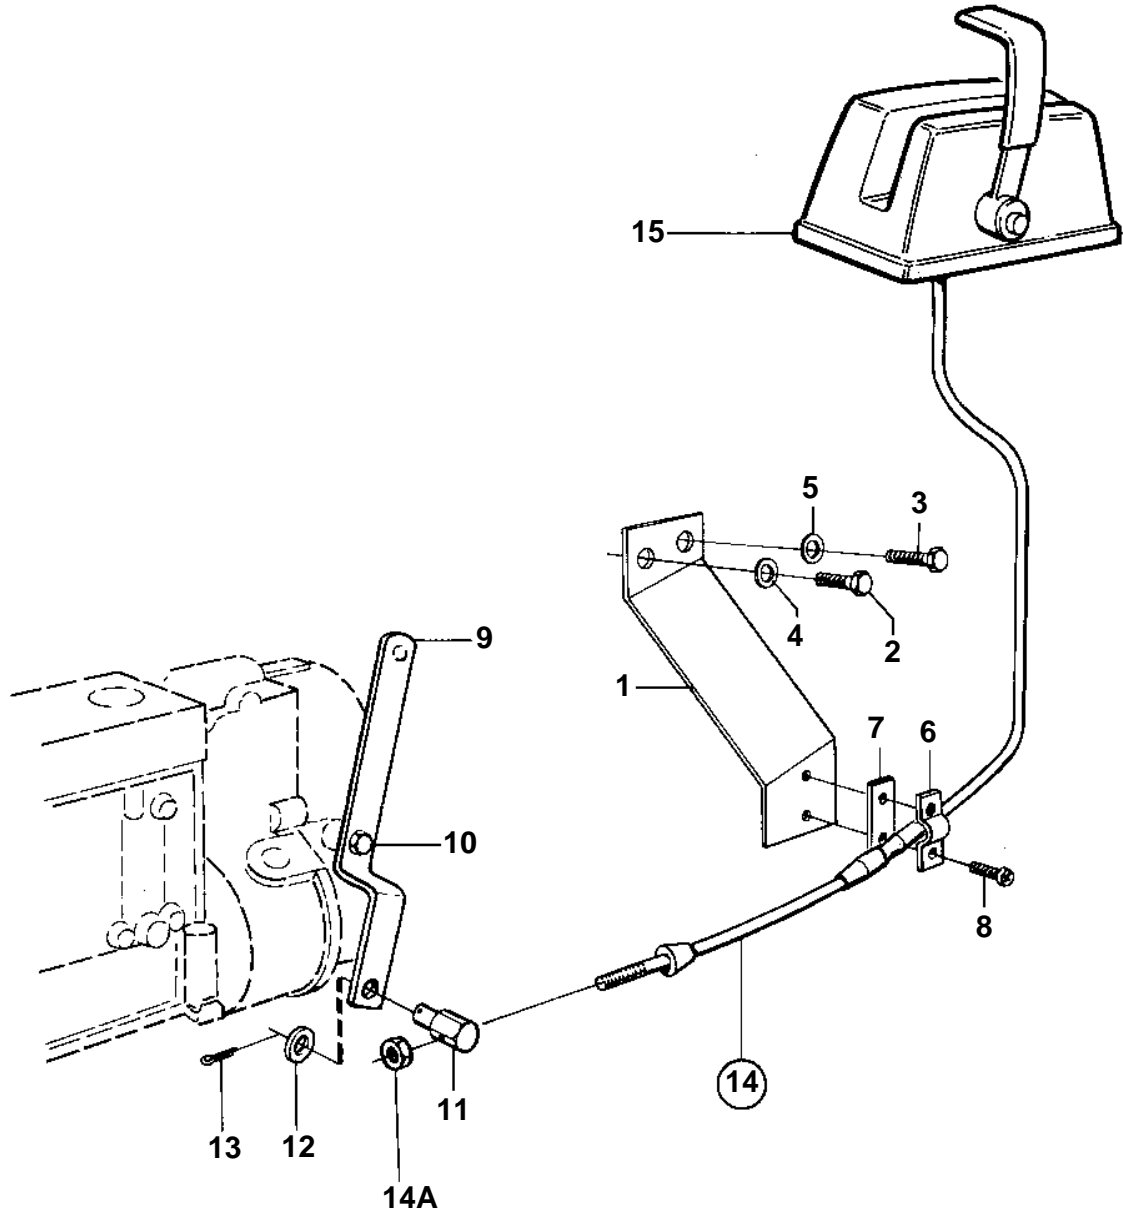

TMD121C, TAMD121C, TAMD121D, TAMD122C, TAMD122D

15331

TMD121C, TAMD121C, TAMD121D, TAMD122C, TAMD122D

REF	PART NO.	QTY	DESCRIPTION	SEE SEC.
1		1	Bracket	
2	940114	2	Screw	
3	942336	2	Spring washer	
4	819067	1	Brace	
	6853782	1	Clamp	
5	819068	1	Washer	
6	950021	2	Screw	
7	823695	1	Control arm	
8	955272	1	Screw	
9	853217	1	Cube	
10	940191	1	Washer	
11	17253	1	Cotter pin	
12		X	Control cable	231
13		1	• Nut	
14		X	Control cable	231
14A		1	• Nut	
15		1	Control	