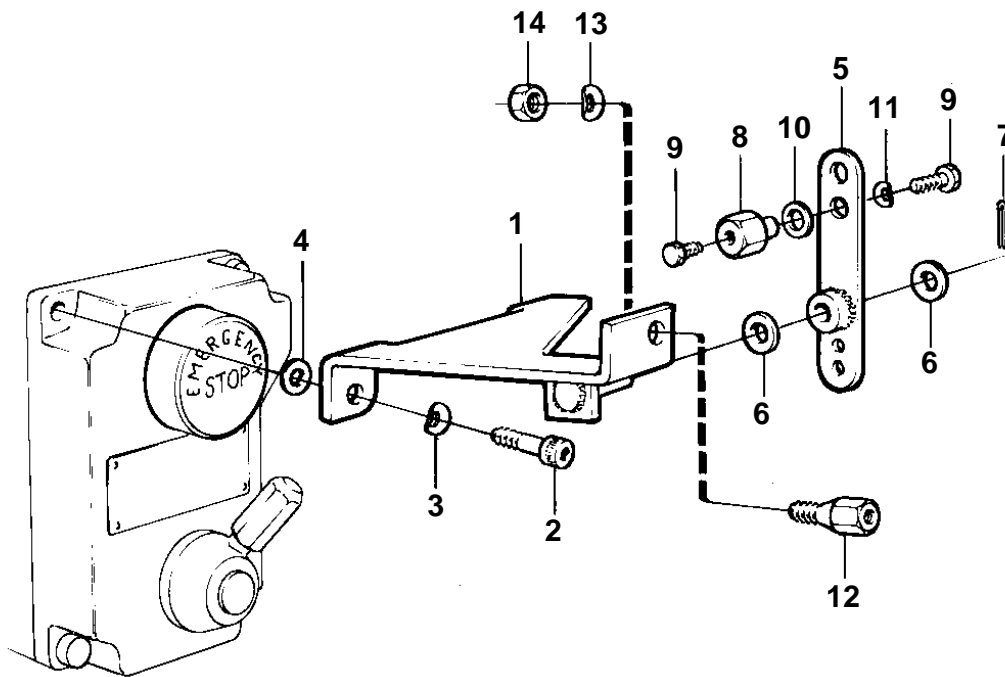

COMMON

5912

COMMON

REF	PART NO.	QTY	DESCRIPTION
1	845853	1	Bracket
2	955249	2	Screw
3	941905	2	Spring washer
4	955892	2	Washer
5	840124	1	Lever
6	955894	2	Washer
7	907824	1	Cotter pin
8	804783	1	Cube
9	955224	2	Screw
10	960137	1	Washer
11	941904	1	Spring washer
12	829070	1	Cable lock
13	941907	1	Spring washer
14	955834	1	Nut