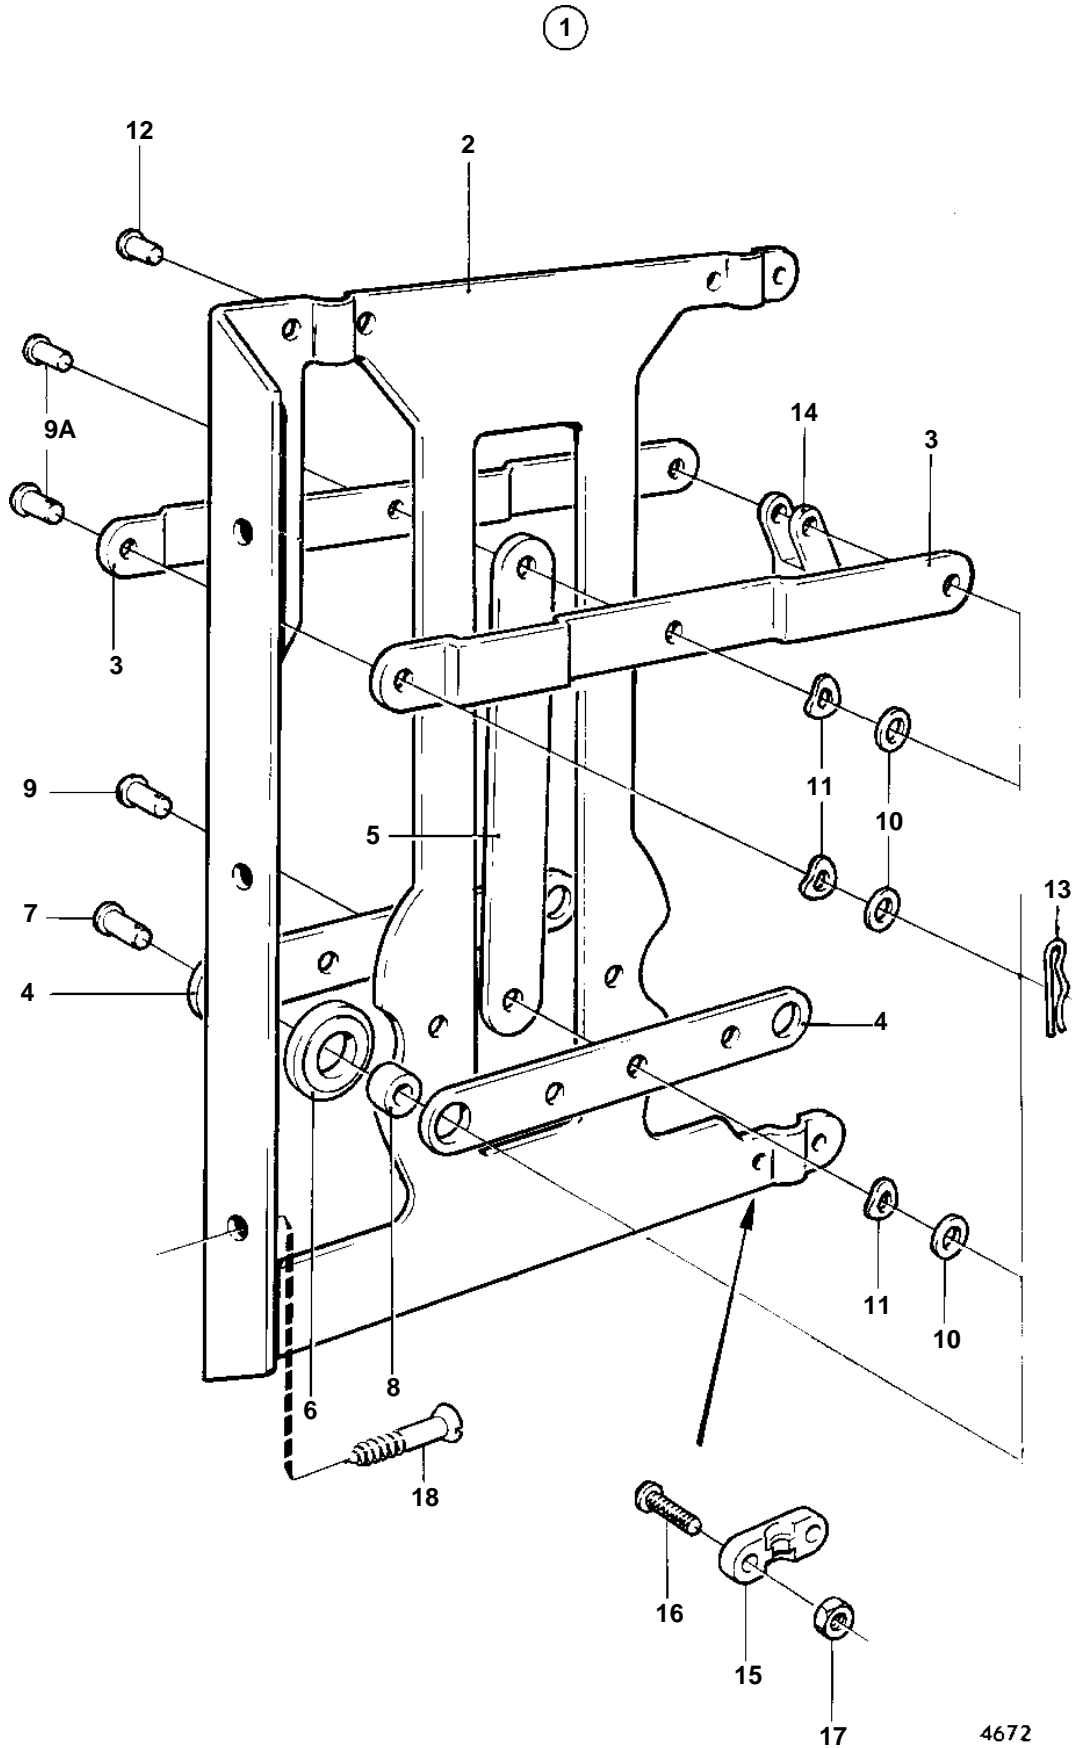

COMMON

COMMON

| REF | PART NO. | QTY | DESCRIPTION | NOTES |
|-----|----------|-----|------------------------|--------------------------------|
| 1 | 828164 | 1 | Collector | For double steering positions. |
| 2 | | 1 | · Housing | |
| 3 | | 2 | · Lever | |
| 4 | | 2 | · Lever | |
| 5 | | 1 | · Lever | |
| 6 | 828180 | 2 | · Washer | |
| 7 | 828183 | 2 | · Clevis pin | |
| 8 | 828178 | 2 | · Bushing | |
| 9 | | 1 | · Bolt | |
| 9A | | 2 | · Bolt | |
| 10 | 940191 | 3 | · Washer | |
| 11 | | 3 | · Washer | |
| 12 | 828182 | 1 | · Cross recessed screw | |
| 13 | 664822 | 6 | · Lock spring | |
| 14 | 850452 | 3 | · Fork | |
| 15 | 850361 | 3 | · Cable attachment | |
| 16 | 956078 | 6 | · Screw | |
| 17 | 955780 | 6 | · Nut | |
| 18 | | 3 | · Screw | |