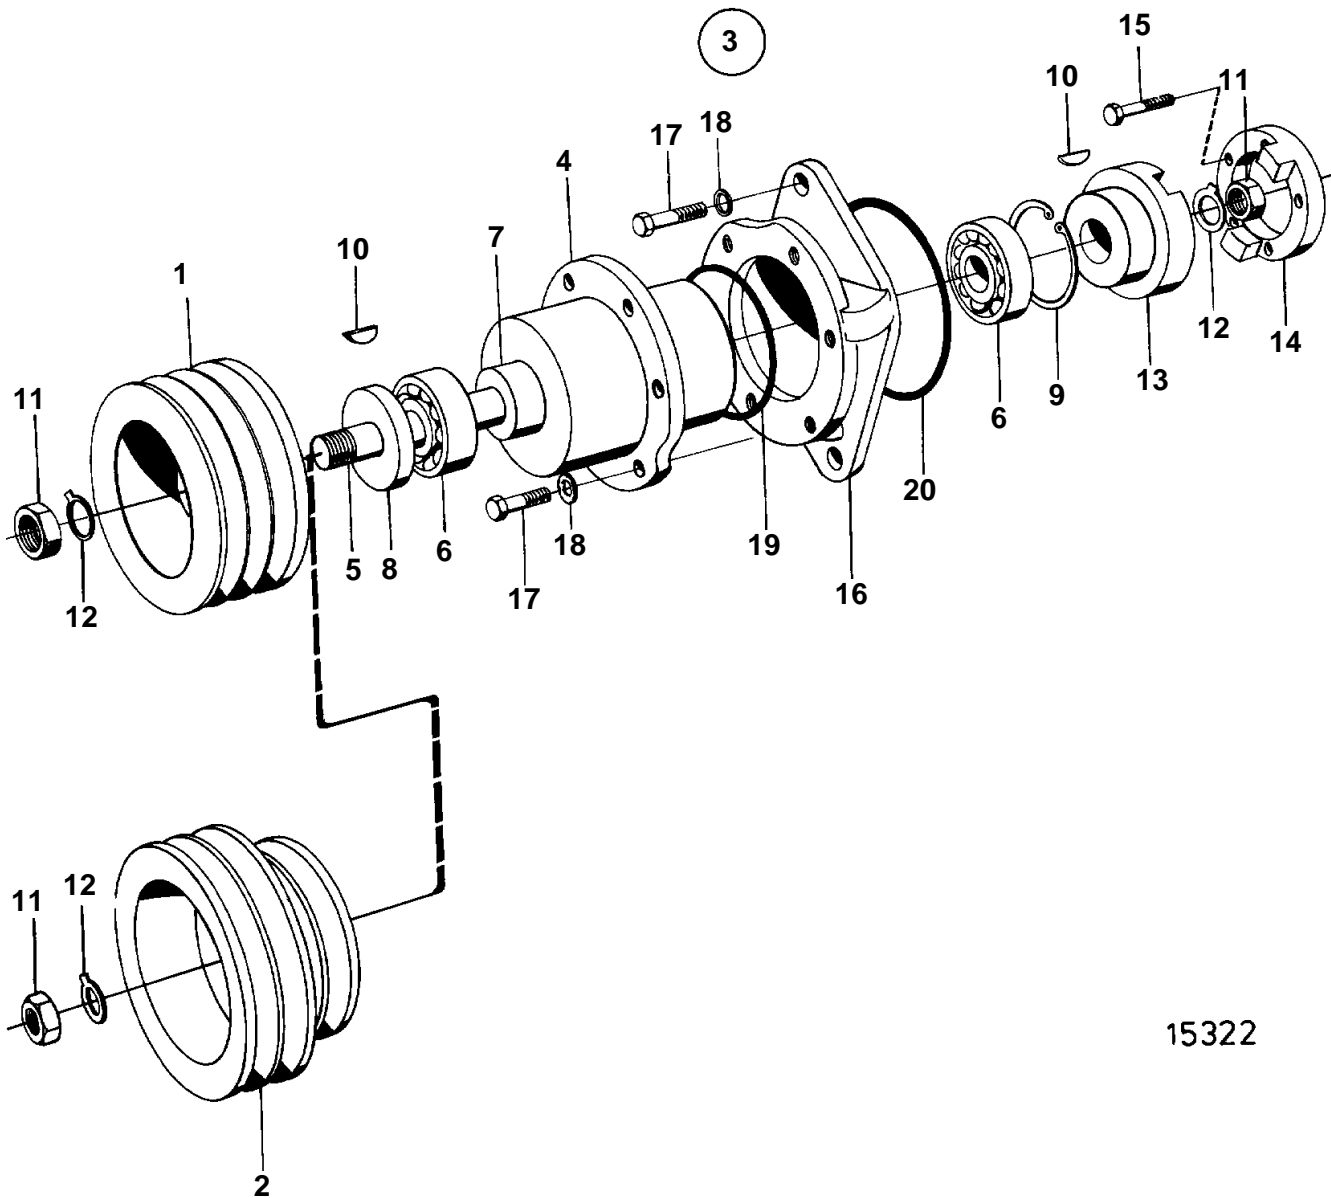

TMD121C, TAMD121C, TAMD121D, TAMD122C, TAMD122D

15322

TMD121C, TAMD121C, TAMD121D, TAMD122C, TAMD122D

REF	PART NO.	QTY	DESCRIPTION
1	821064	1	Pulley
2	823116	1	Pulley
3		1	Drive outlet
4	821067	1	· Bearing housing
5	821068	1	· Shaft
6	11013	2	· Ball bearing
7	821072	1	· Spacer sleeve
8	958858	1	· Sealing ring
9	914533	1	· Snap ring
10	942406	2	· Key
11	955860	2	· Nut
12	942735	2	· Lock washer
13	820960	1	Dog clutch
14	821071	1	Companion flange, sea water pump
15	955513	4	Screw
16	820697	1	Intermediate section
17	940115	6	Screw
18	942336	6	Spring washer
19	925095	1	O-ring
20	420213	1	Seal