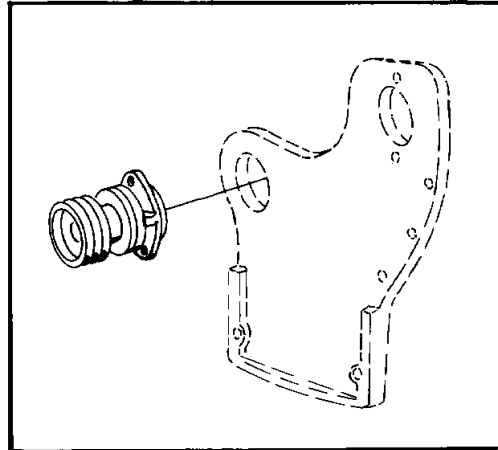

TMD121C, TAMD121C, TAMD121D, TAMD122C, TAMD122D

15322

TMD121C, TAMD121C, TAMD121D, TAMD122C, TAMD122D

REF	PART NO.	QTY	DESCRIPTION
1	821064	1	Pulley
2	823116	1	Pulley
3		1	Drive outlet
4	821067	1	· Bearing housing
5	821068	1	· Shaft
6	11013	2	· Ball bearing
7	821072	1	· Spacer sleeve
8	958858	1	· Sealing ring
9	914533	1	· Snap ring
10	942406	2	· Key
11	955860	2	· Nut
12	942735	2	· Lock washer
13	820960	1	Dog clutch
14	821071	1	Companion flange, sea water pump
15	955513	4	Screw
16	820697	1	Intermediate section
17	940115	6	Screw
18	942336	6	Spring washer
19	925095	1	O-ring
20	420213	1	Seal