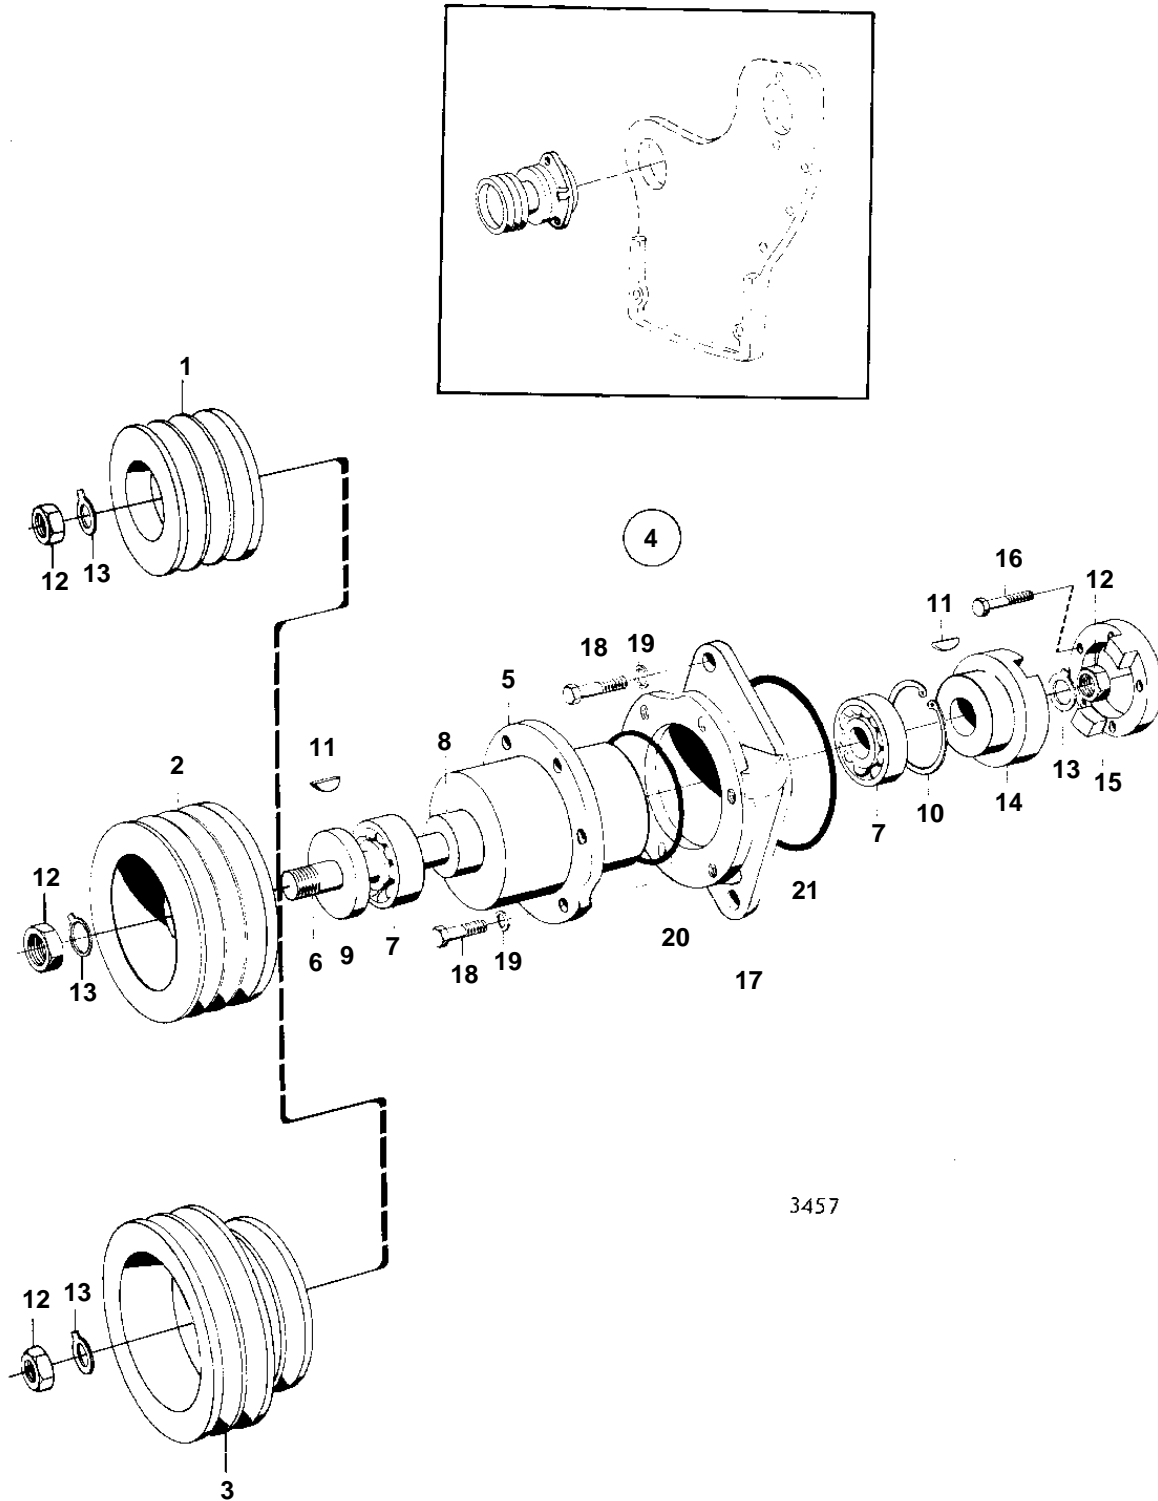

COMMON

COMMON

REF	PART NO.	QTY	DESCRIPTION	NOTES
1	821065	1	Pulley	D=116mm
2	821064	1	Pulley	D=140mm
3	823116	1	Pulley	D=190mm/D=150mm
4		1	Power take off	
5	821067	1	· Bearing housing	
6	821068	1	· Shaft	
7	11013	2	· Ball bearing	
8	821072	1	· Spacer sleeve	
9	958993	1	· Ring	
10	914533	1	· Snap ring	
11	942406	2	· Key	
12	955860	2	· Nut	
13	942735	2	· Lock washer	
14	820960	1	Dog clutch	
15	821071	1	Companion flange	
16	955513	4	Screw	
17	820697	1	Intermediate section	
18	940115	6	Screw	
19	942336	6	Spring washer	
20	925095	1	O-ring	
21	420213	1	Seal	