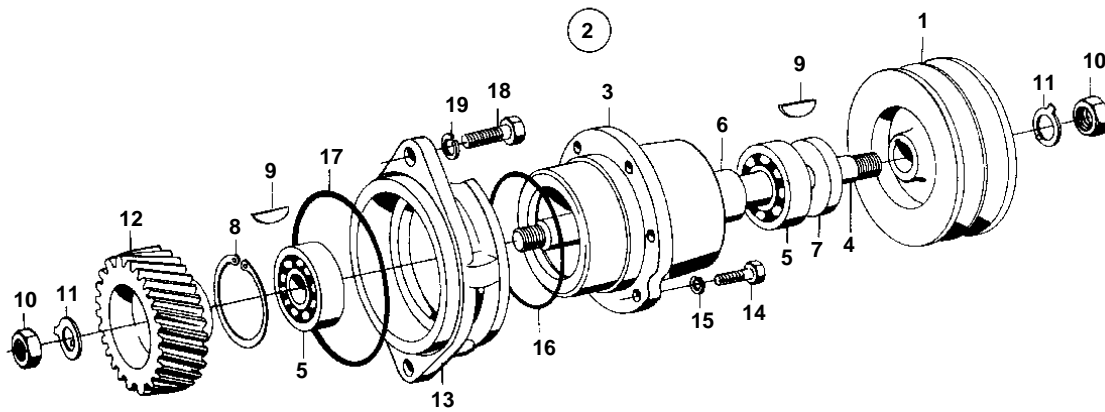

COMMON

3459

COMMON

REF	PART NO.	QTY	DESCRIPTION
1		1	Pulley
2		1	Power take off
3	821067	1	· Bearing housing
4	821068	1	· Shaft
5	11013	2	· Ball bearing
6	821072	1	· Spacer sleeve
7	958858	1	· Sealing ring
8	914533	1	· Snap ring
9	942406	2	· Key
10	955860	2	· Nut
11	942735	2	· Lock washer
12	821090	1	Gear
13	821091	1	Intermediate section
14	940114	3	Screw
15	942336	3	Spring washer
16	925095	1	O-ring
17	420213	1	Seal
18	940115	2	Screw
19	942336	2	Spring washer