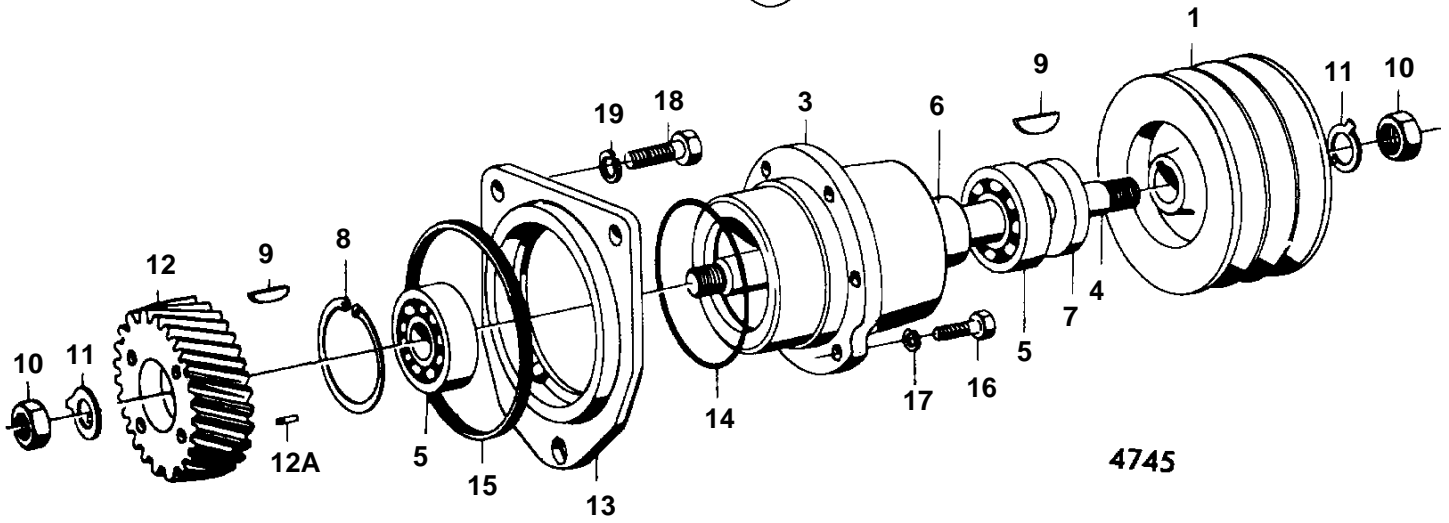

COMMON

2

COMMON

REF	PART NO.	QTY	DESCRIPTION	NOTES
1	821065	1	Pulley	D=116mm
2		1	Power take off	
3	821067	1	· Bearing housing	
4	821068	1	· Shaft	
5	11013	2	· Ball bearing	
6	821072	1	· Spacer sleeve	
7	958858	1	· Sealing ring	
8	914533	1	· Snap ring	
9	942406	2	· Key	
10	955860	2	· Nut	
11	942735	2	· Lock washer	
12	820637	1	Gear	
12A	950564	1	Pin	
13	820695	1	Intermediate section	
14	925095	1	O-ring	
15	975610	1	O-ring	
16	940114	3	Screw	
17	942336	3	Spring washer	
18	955576	3	Screw	
19	941911	3	Spring washer	