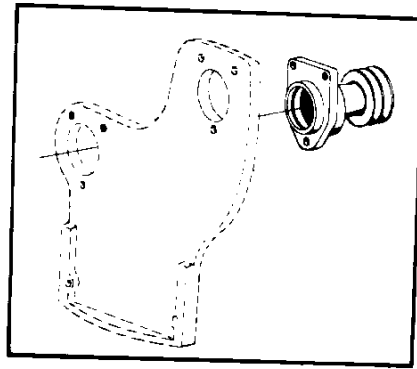

COMMON

2

COMMON

REF	PART NO.	QTY	DESCRIPTION	NOTES
1	821065	1	Pulley	D=116mm
2		1	Power take off	
3	821067	1	· Bearing housing	
4	821068	1	· Shaft	
5	11013	2	· Ball bearing	
6	821072	1	· Spacer sleeve	
7	958858	1	· Sealing ring	
8	914533	1	· Snap ring	
9	942406	2	· Key	
10	955860	2	· Nut	
11	942735	2	· Lock washer	
12	820637	1	Gear	
12A	950564	1	Pin	
13	820695	1	Intermediate section	
14	925095	1	O-ring	
15	975610	1	O-ring	
16	940114	3	Screw	
17	942336	3	Spring washer	
18	955576	3	Screw	
19	941911	3	Spring washer	