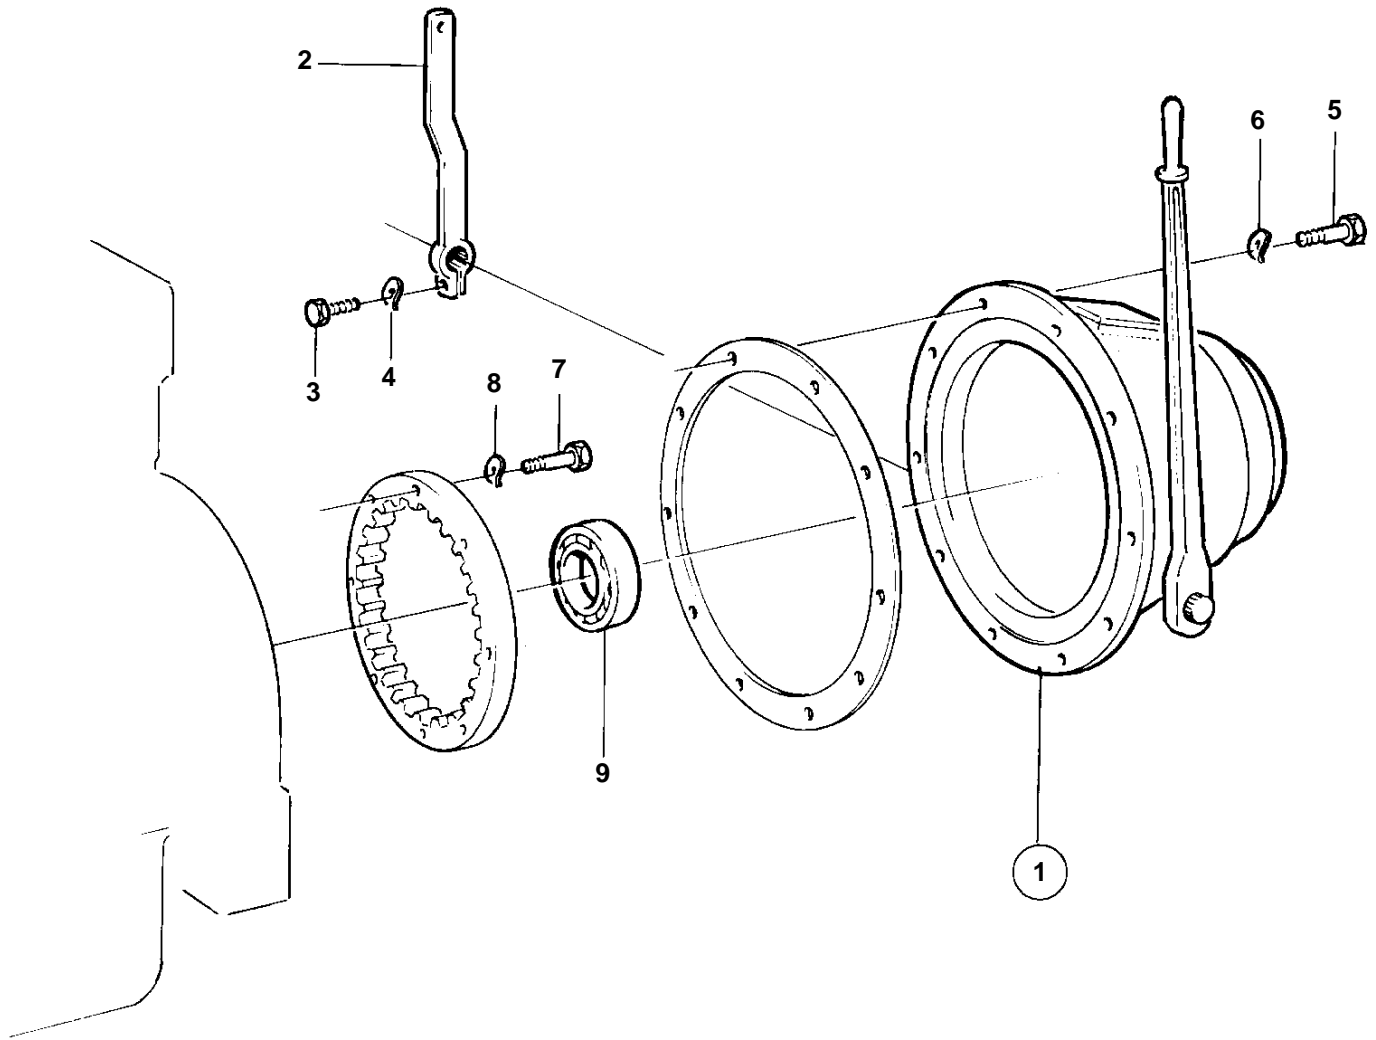

TMD121C, TAMD121C, TAMD121D

9394

TMD121C, TAMD121C, TAMD121D

REF	PART NO.	QTY	DESCRIPTION	SEE SEC.
1	862734	1	Power take-off	
				890
2		1	Lever	
3		1	Screw	
4	941908	1	Spring washer	
5	940160	12	Screw	
6	941909	12	Spring washer	
7	955561	8	Screw	
8	940280	8	Spring washer	
9	866413	1	Ball bearing	