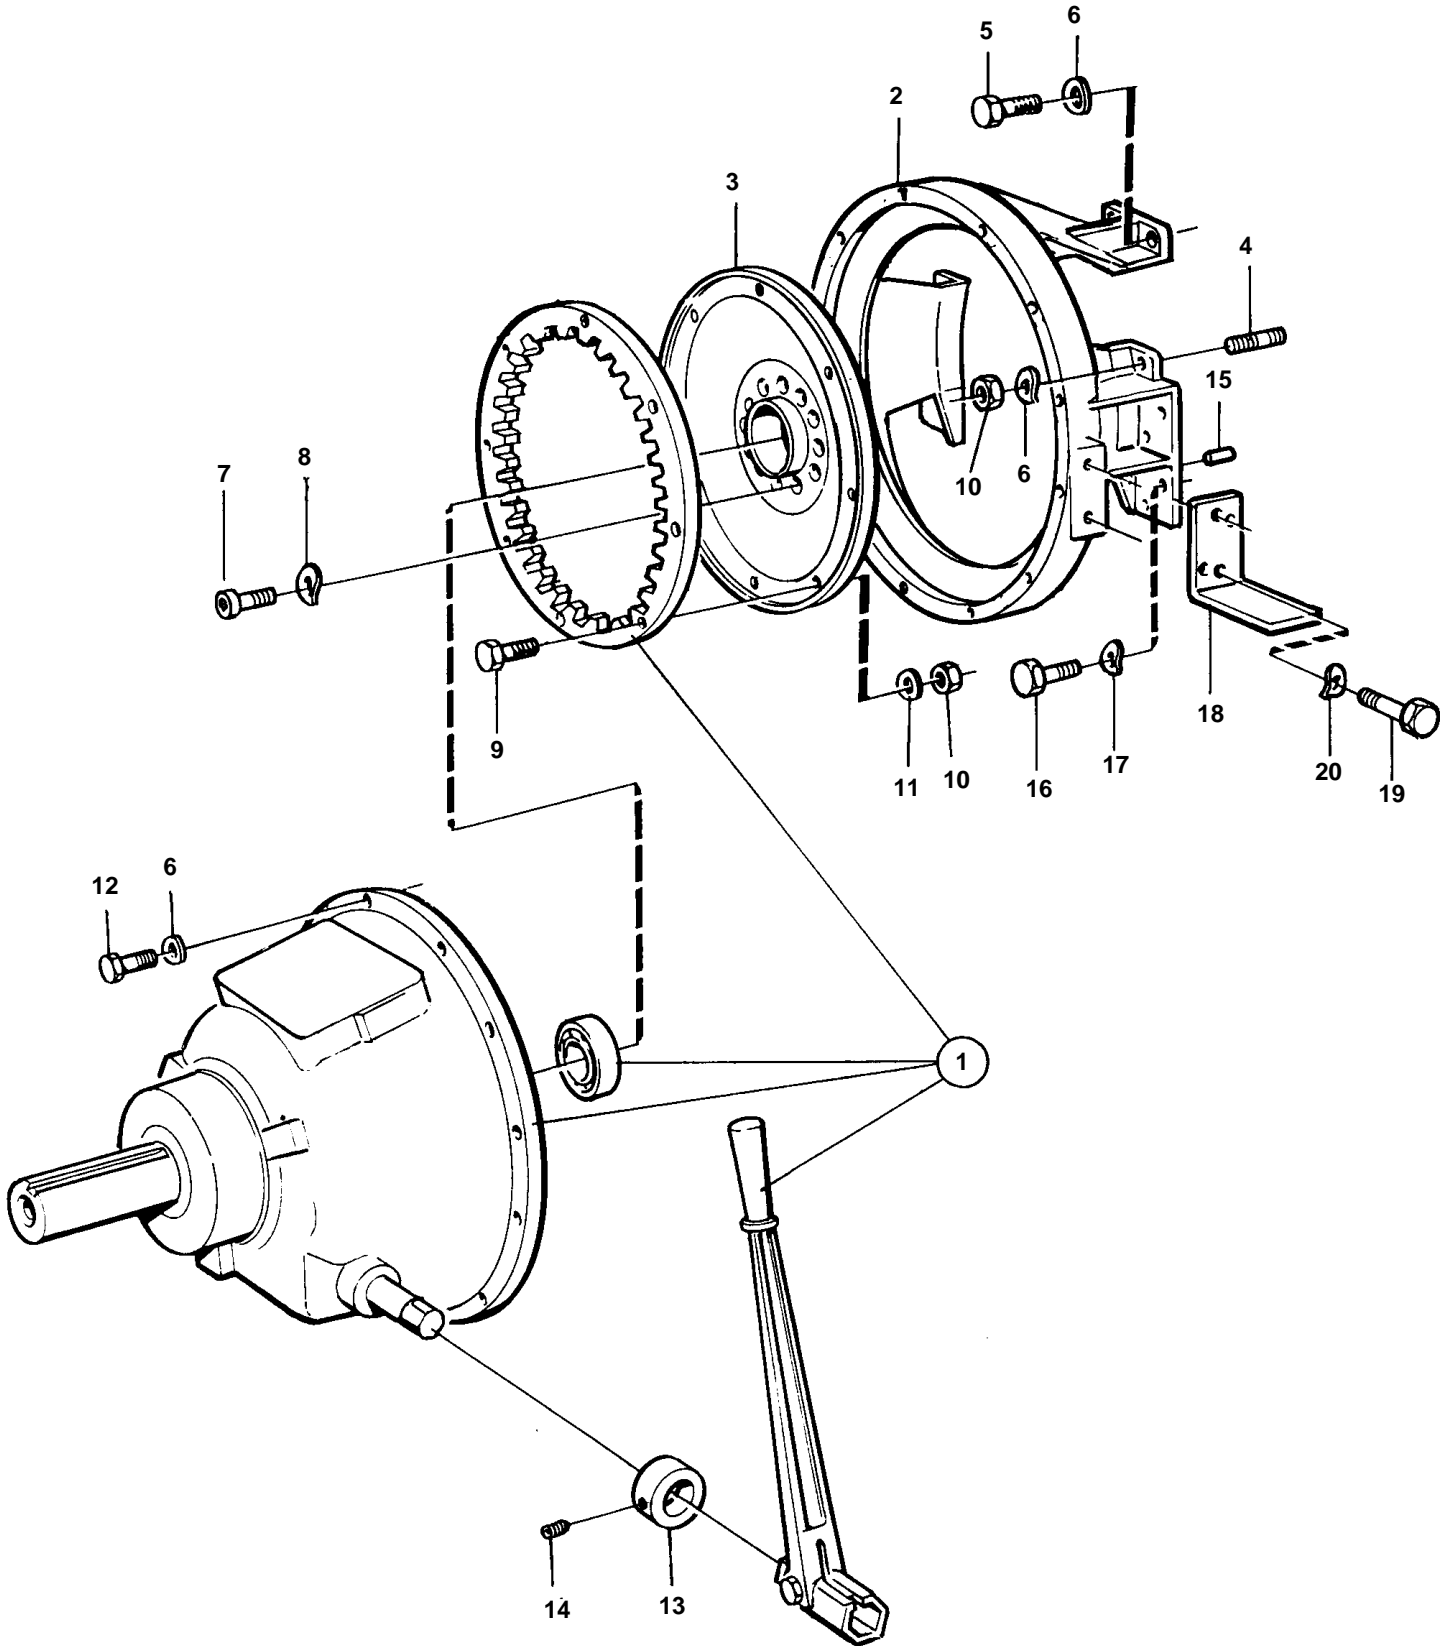

TMD121C, TAMD121C, TAMD121D

16115

TMD121C, TAMD121C, TAMD121D

REF	PART NO.	QTY	DESCRIPTION	NOTES
1	849222	1	Clutch	C-111
2	837468	1	Bell housing	
3	842038	1	Companion flange	
4	953282	6	Stud	
5	955535	2	Screw	
6	942336	20	Spring washer	
7	959188	12	Screw	
8	941909	12	Spring washer	
9	955536	8	Screw	
10	955827	8	Nut	
11	942336	8	Spring washer	
12	955536	12	Screw	
13	803612	2	Stop ring	
14	946847	4	Screw	
15	941510	2	Pin	
16	955536	8	Screw	
17	942336	8	Spring washer	
18	837464	2	Bracket	
19	940115	8	Screw	
20	942336	8	Spring washer	