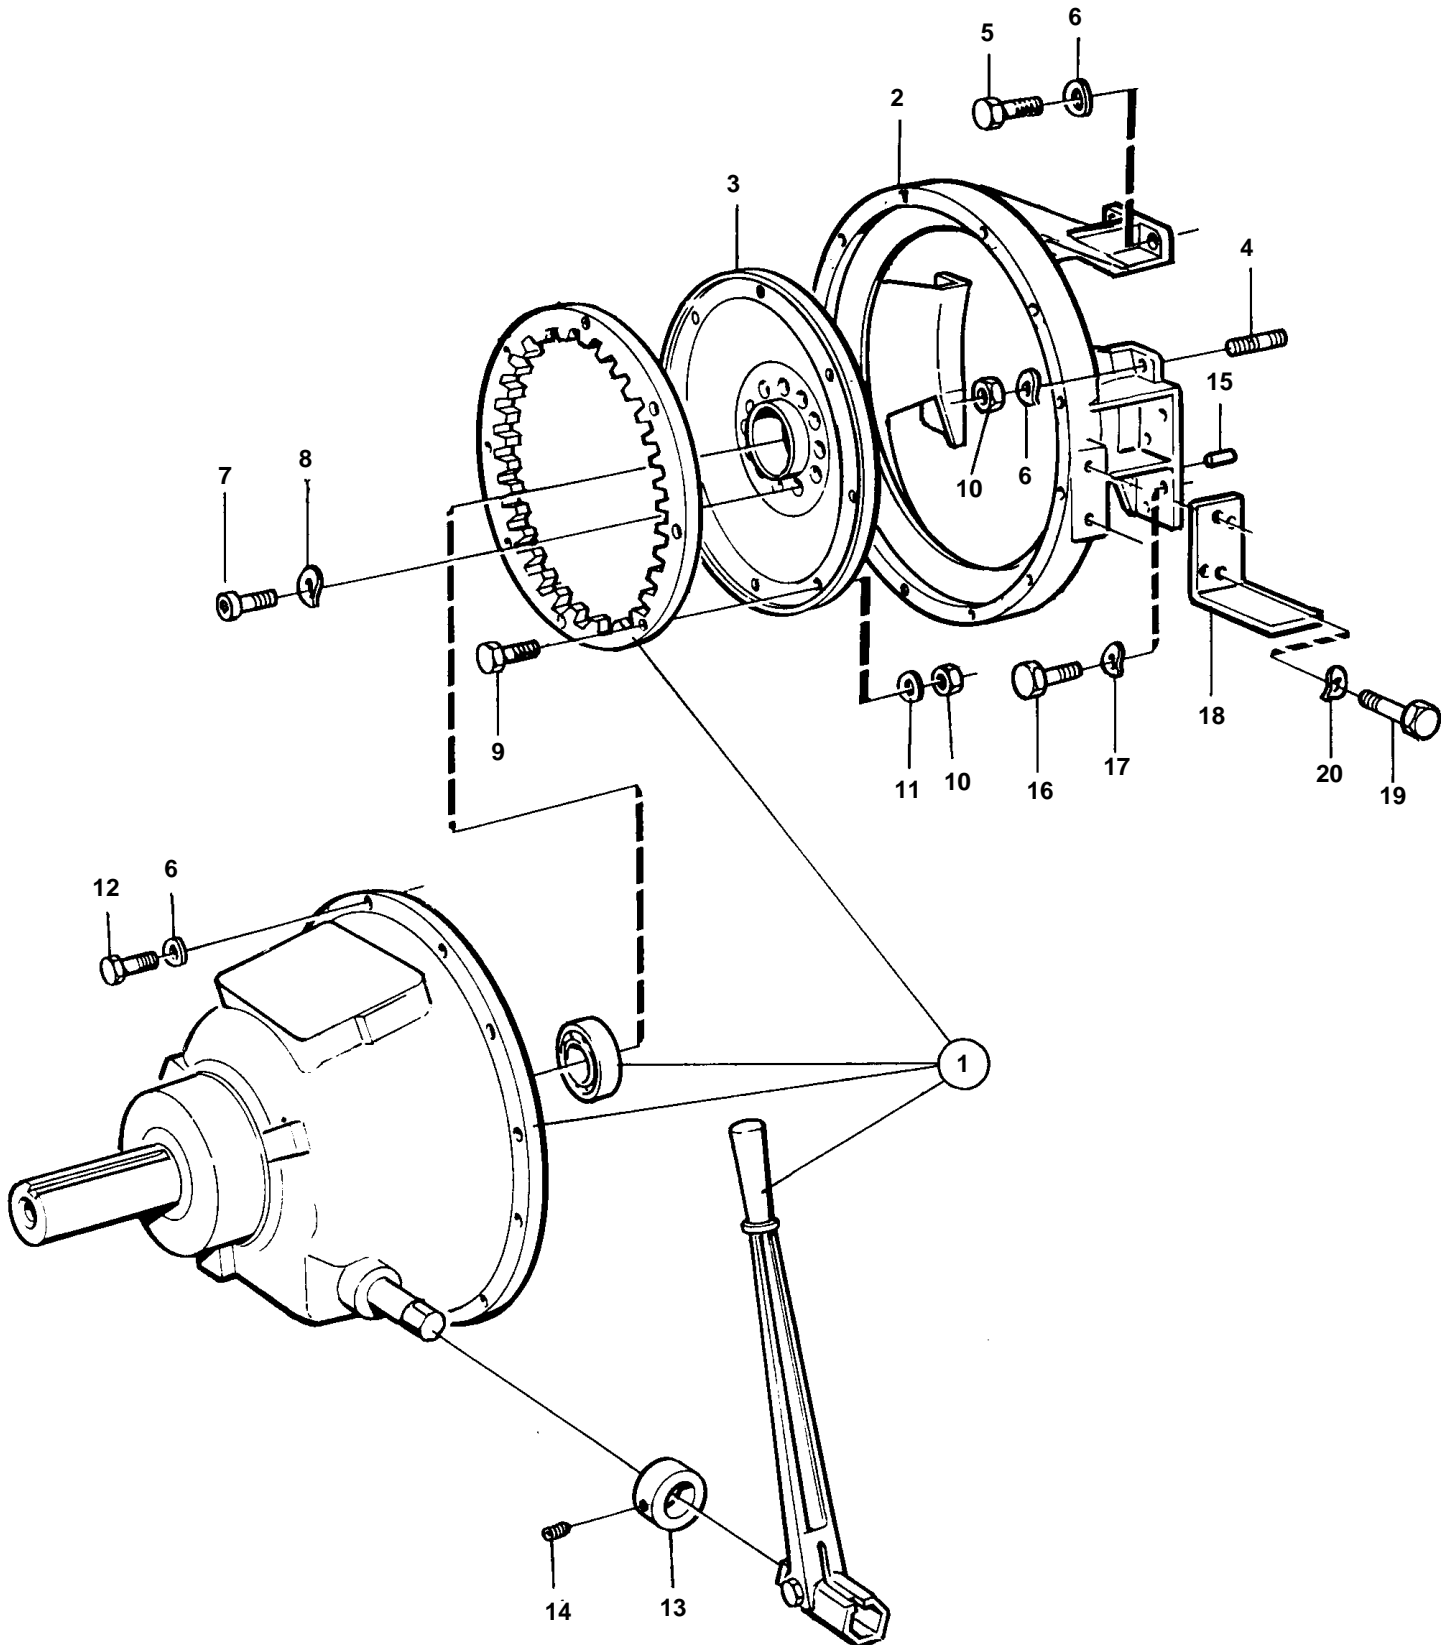

TMD121C, TAMD121C, TAMD121D

16115

TMD121C, TAMD121C, TAMD121D

REF	PART NO.	QTY	DESCRIPTION	NOTES
1	849223	1	Clutch	SL-211
2	837468	1	Bell housing	
3	842038	1	Companion flange	
4	953282	6	Stud	
5	955535	2	Screw	
6	942336	20	Spring washer	
7	959188	12	Screw	
8	941909	12	Spring washer	
9	955536	8	Screw	
10	955827	8	Nut	
11	942336	8	Spring washer	
12	940115	12	Screw	
13	803612	2	Stop ring	
14	946847	4	Screw	
15	941510	2	Pin	
16	955540	8	Screw	
17	942336	8	Spring washer	
18	837464	2	Bracket	
19	940115	8	Screw	
20	942336	8	Spring washer	