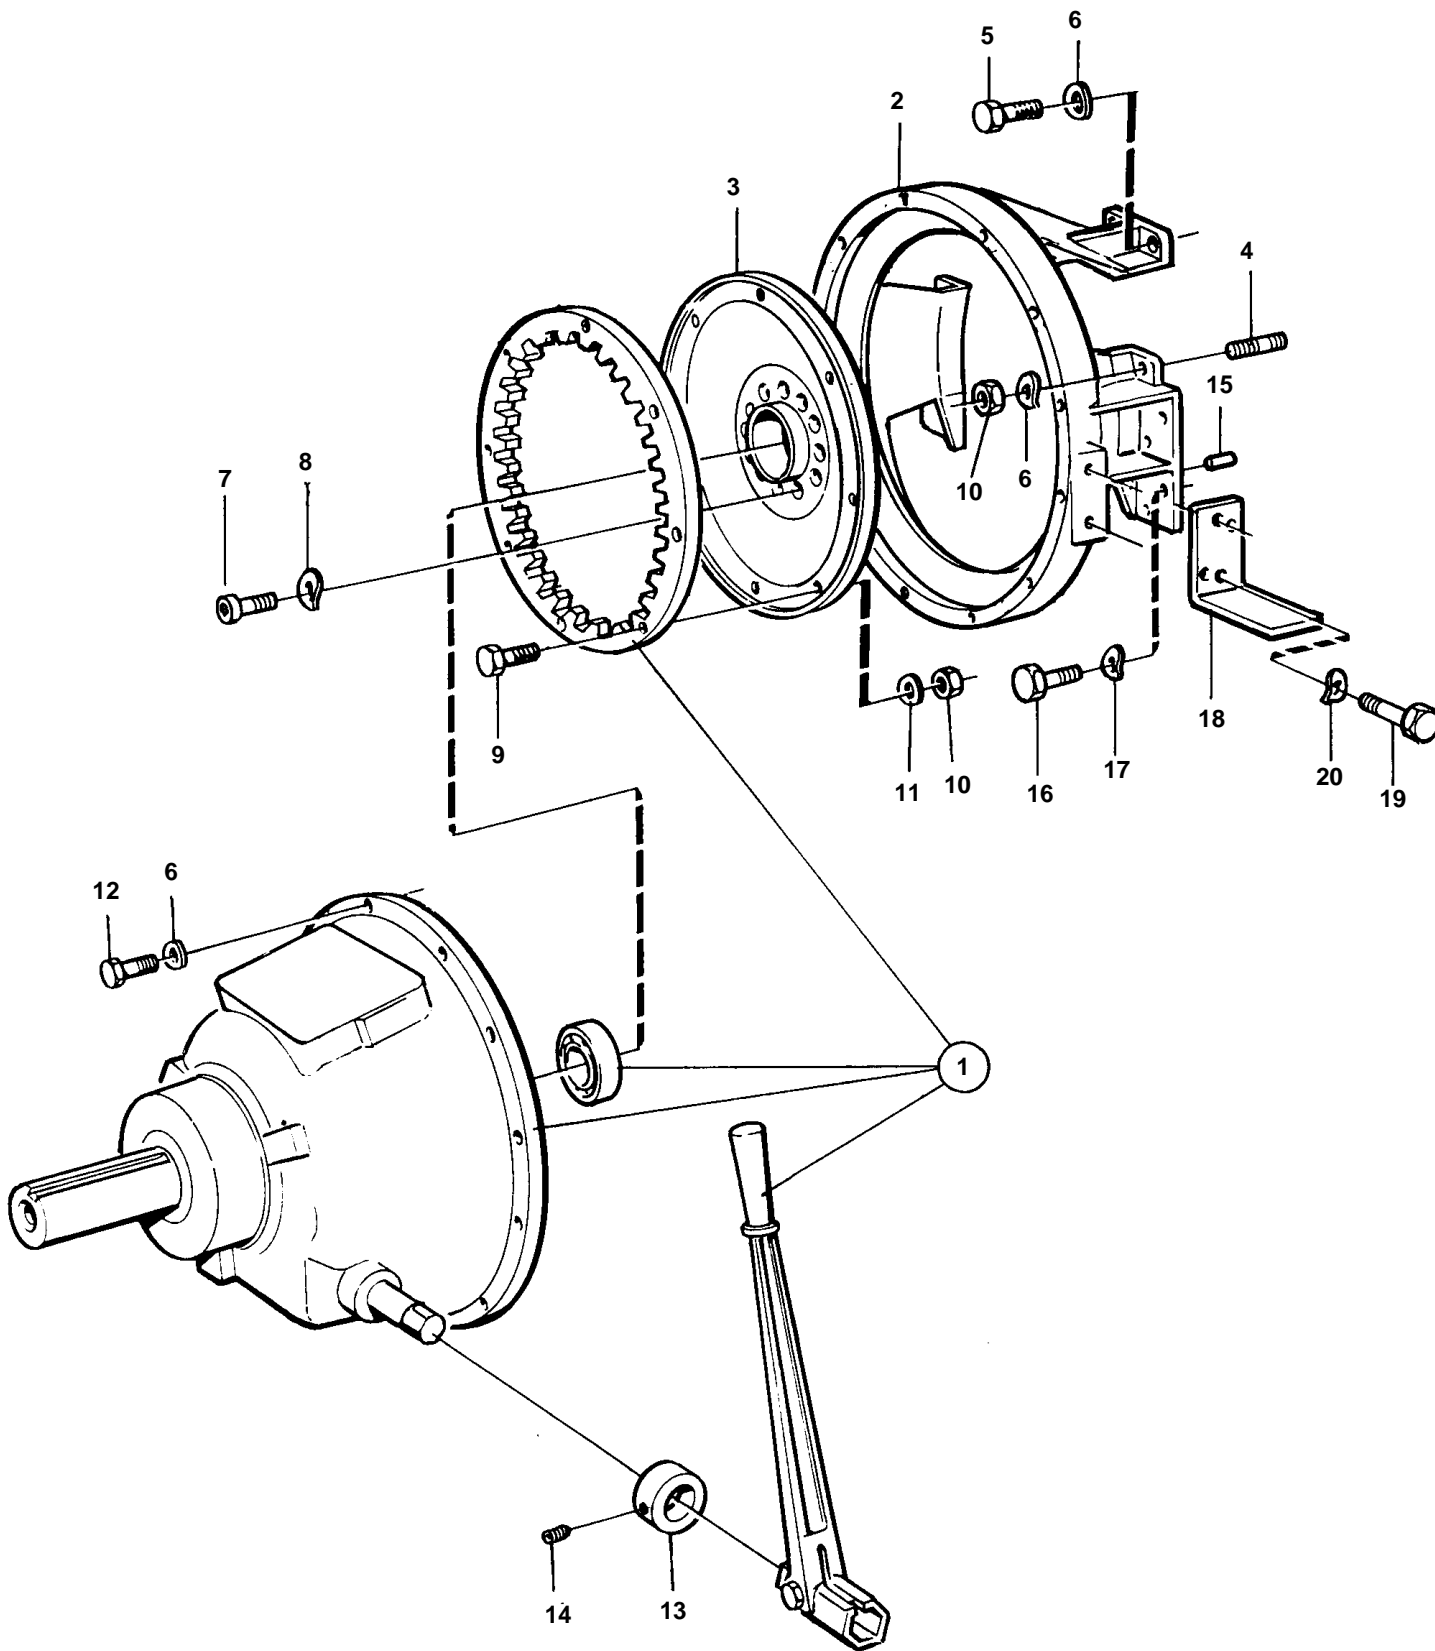

TMD121C, TAMD121C, TAMD121D

16115

TMD121C, TAMD121C, TAMD121D

REF	PART NO.	QTY	DESCRIPTION	SEE SEC.	NOTES
1	845705	1	Clutch		SP-211
				2446	
2	837468	1	Bell housing		
3	842038	1	Companion flange		
4	953282	6	Stud		
5	955535	2	Screw		
6	942336	20	Spring washer		
7	959188	12	Screw		
8	941909	12	Spring washer		
9	955536	8	Screw		
10	955827	8	Nut		
11	942336	8	Spring washer		
12	940115	12	Screw		
13	803612	2	Stop ring		
14	946847	4	Screw		
15	941510	2	Pin		
16	955540	8	Screw		
17	942336	8	Spring washer		
18	837464	2	Bracket		
19	940115	8	Screw		
20	942336	8	Spring washer		