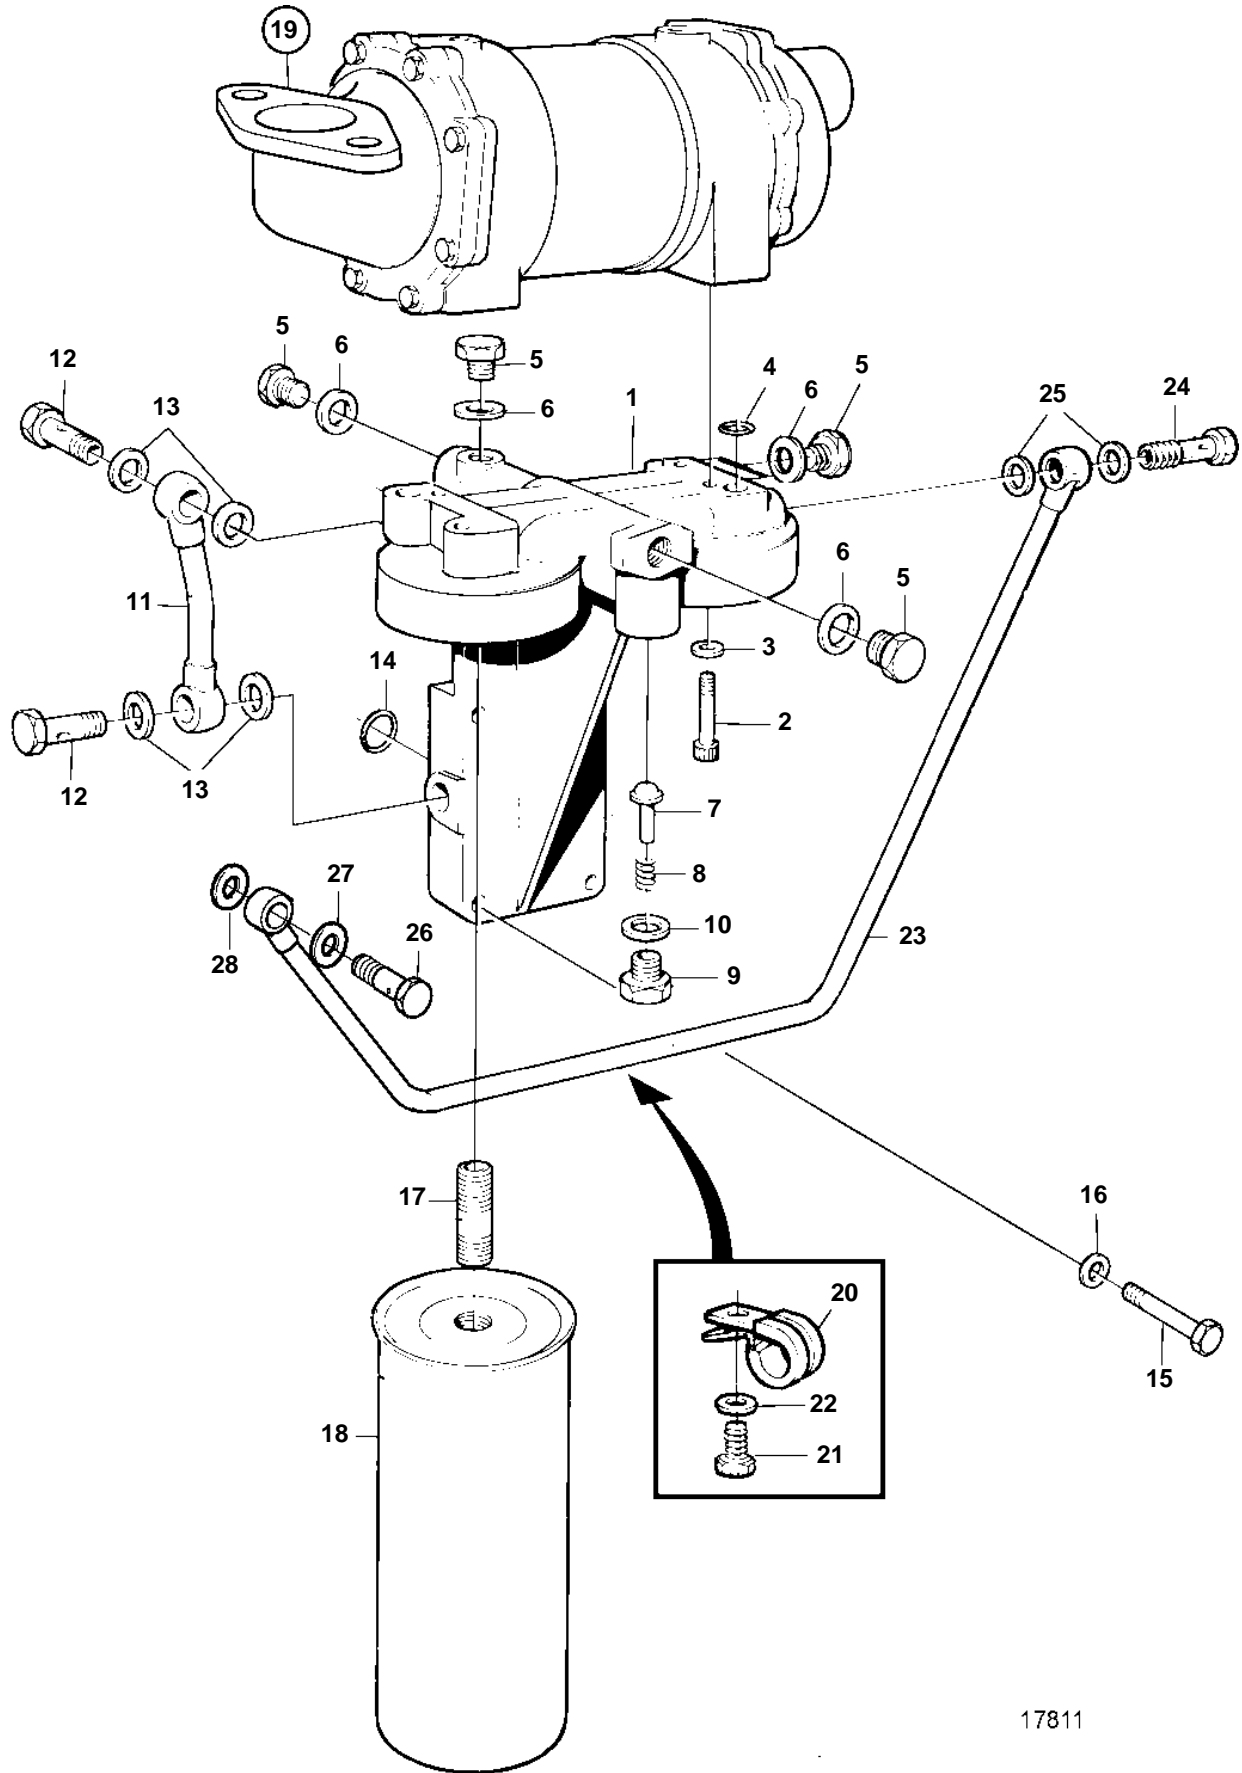

TAMD102A, TAMD102D

17811

TAMD102A, TAMD102D

REF	PART NO.	QTY	DESCRIPTION	SEE SEC.	NOTES
1	843528	1	Bracket		
2	956572	4	Screw		
3	11992	4	Gasket		
4	949656	2	O-ring		
5	914391	6	Plug		
6	947623	6	Gasket		
7	471085	1	Valve		
8	466653	1	Spring		
9	466624	1	Plug		
10	18677	1	Gasket		
11	842831	1	Tube		
12	191157	2	Hollow screw		
13	947627	4	Gasket		
14	949657	2	O-ring		
15	955537	4	Screw		
16	942336	4	Spring washer		
17	466623	2	Nipple		
18	466634	2	Oil filter		ALT
	847741	2	Oil filter		ALT, SHORT TYPE
19		1	Oil coolerengine	848	
20	952627	1	Clamp		
21	940100	1	Screw		
22	941906	1	Spring washer		
23	864369	1	Delivery pipe		
24	190714	1	Hollow screw		
25	947624	2	Gasket		
26	942007	1	Hollow screw		
27	947624	1	Gasket		
28	942703	1	Gasket		