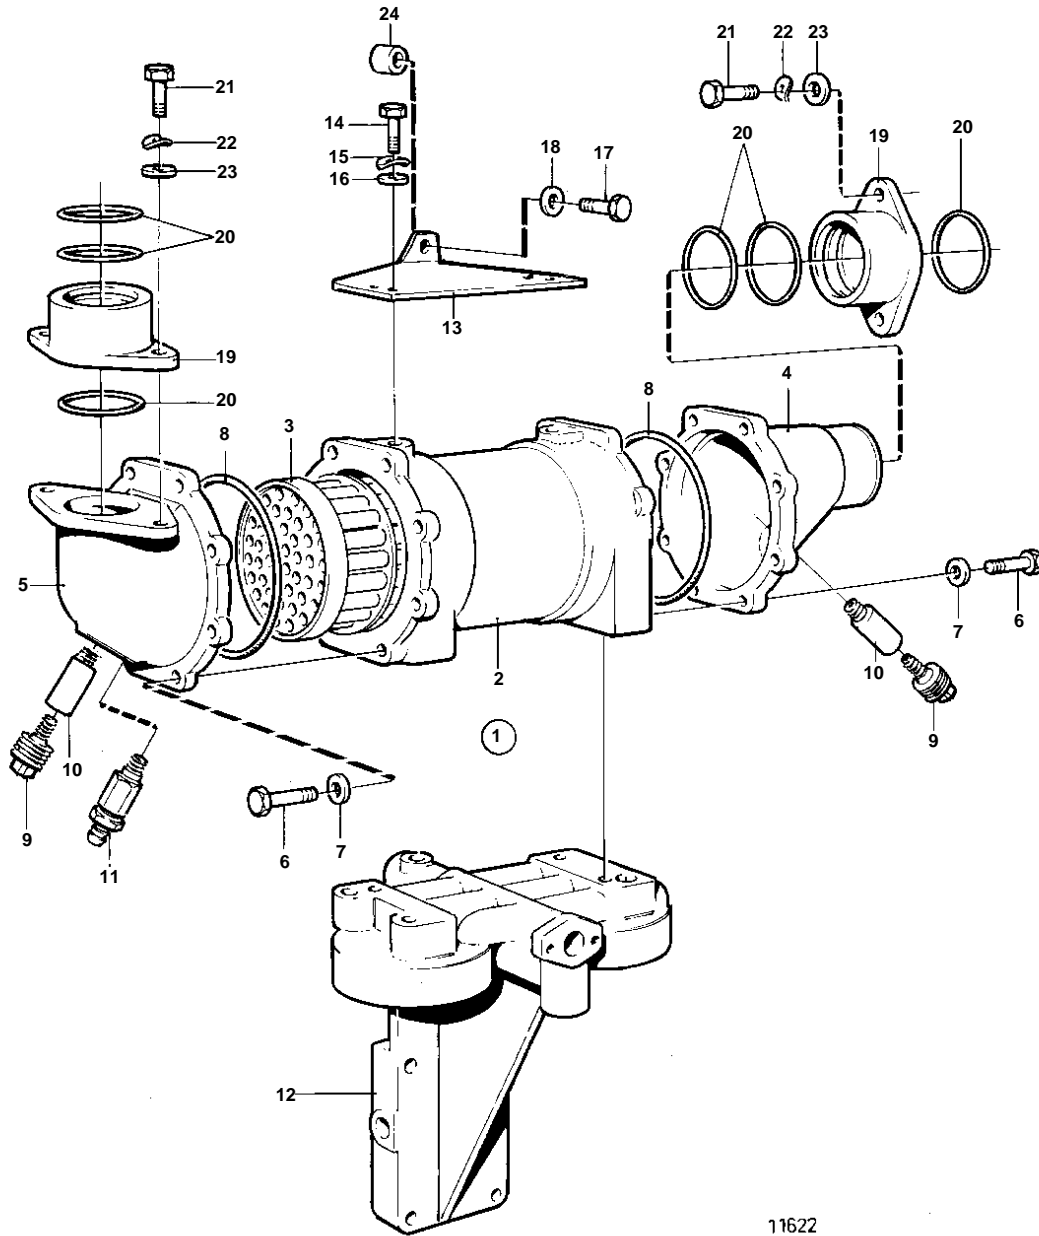

TAMD102A, TAMD102D

11622

TAMD102A, TAMD102D

REF	PART NO.	QTY	DESCRIPTION	SEE SEC.	NOTES
1		1	Oil coolerengine		
2	849410	1	· Housing		
3	3825932	1	· Insert		(864213)
4	864550	1	· End plate		
5	864319	1	· End plate		
6	940094	16	· Screw		
7	941906	16	· Spring washer		
8	925027	2	· O-ring		
9	838928	2	· Plug		
10	838929	2	· Zinc anod		
11	949918	1	Drain cock		
12		1	Oil filter housing	842	
13	846983	1	Support	OP	
14	940100	2	Screw		
15	941906	2	Spring washer		
16	955893	2	Washer		
17	955535	1	Screw		
18	942336	1	Spring washer		
19	843565	2	Pipe connection		
20	925092	6	O-ring		
21	955525	4	Screw		
22	941907	4	Spring washer		
23	191172	4	Washer		
24	829653	1	Spacer sleeve		