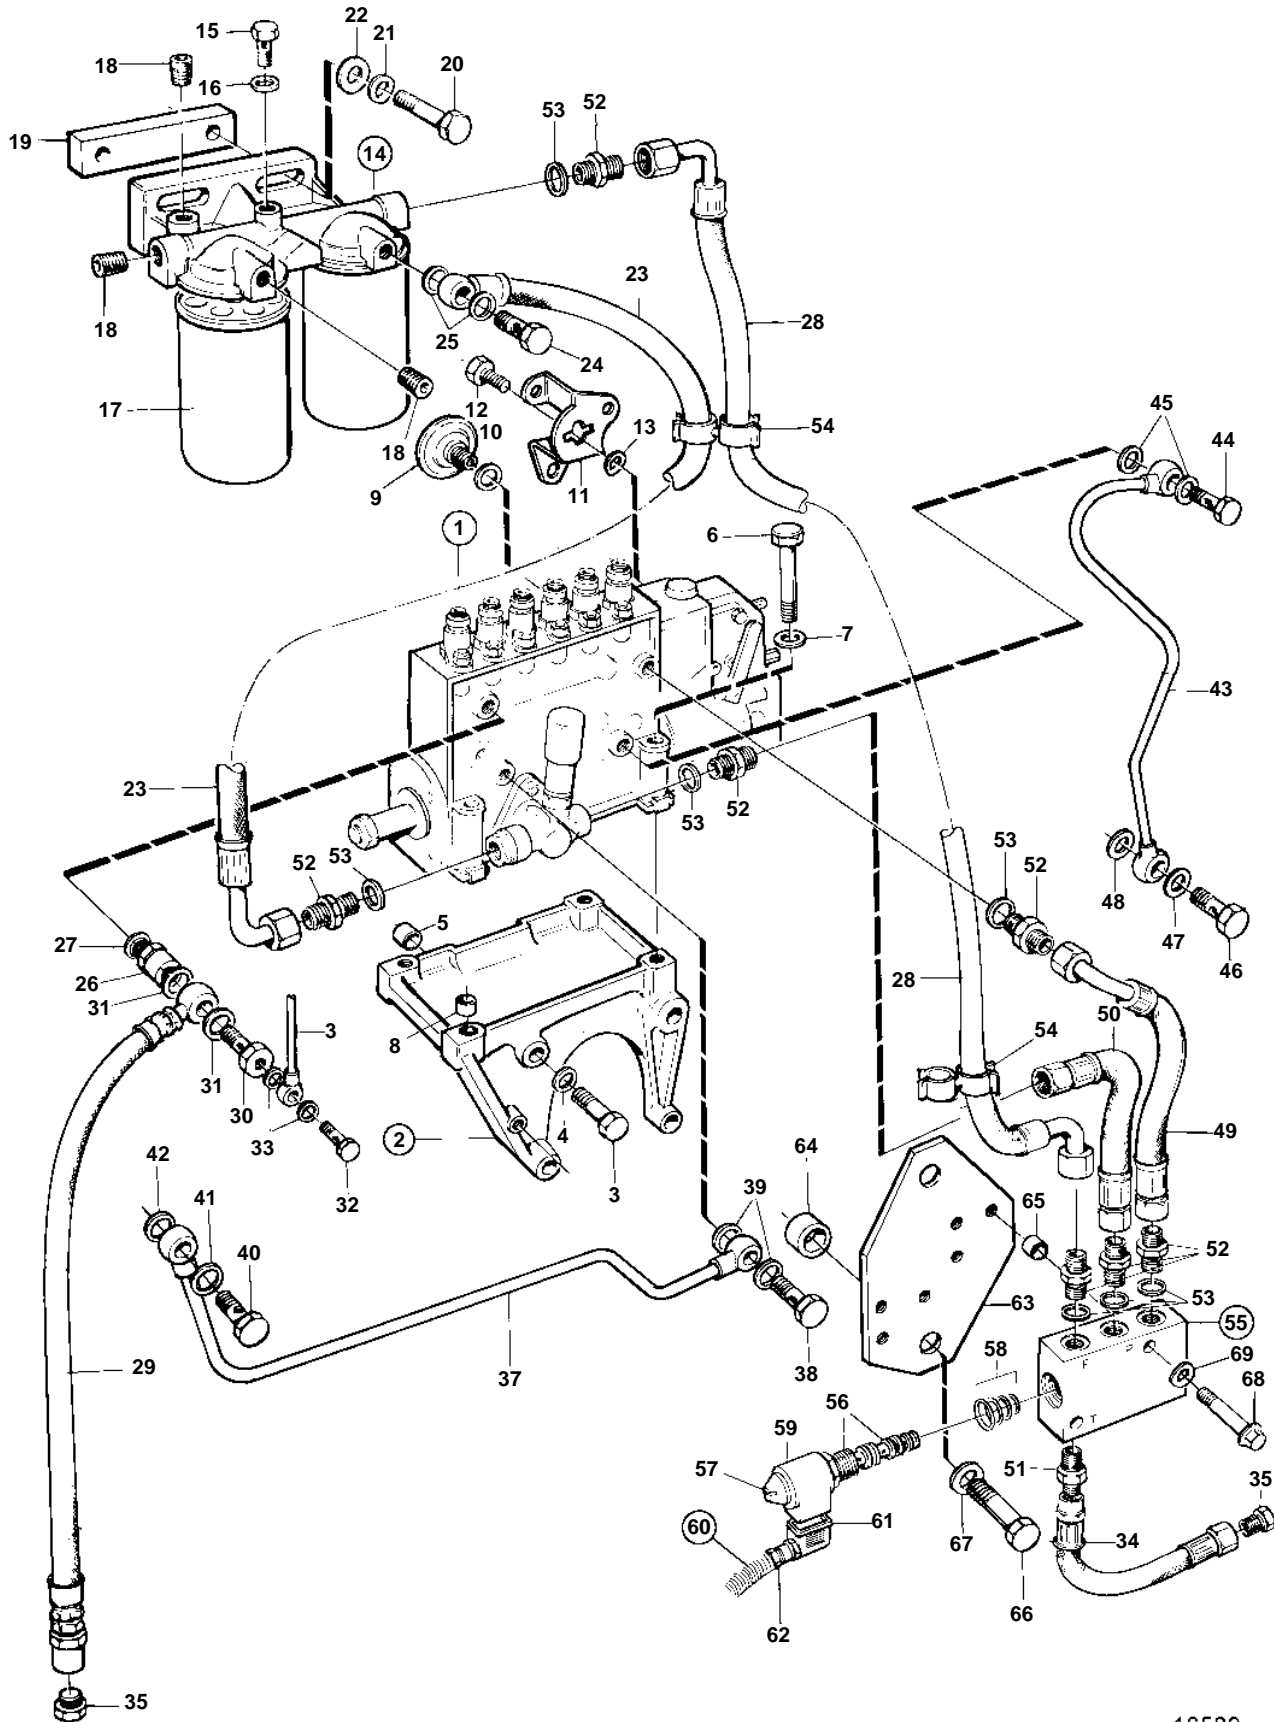

TAMD102A

16589

TAMD102A

REF	PART NO.	QTY	DESCRIPTION	SEE SEC.	NOTES
1	864451	1	Injection pump		
				2834	
1A	955270	1	Screw		
1B	941906	1	Spring washer		
2	478647	1	Bracket		
3		2	· Guide sleeve		
4	417588	1	· Guide sleeve		
5	955566	2	Screw		
6	940280	2	Spring washer		
7	864368	1	Tube		
8	954379	1	Nipple, induction manifold		
9	954357	1	Cap nut		
10	954365	1	Fitting		
11	969299	1	Hollow screw		
12	11994	2	Gasket		
13	942400	2	Clamp		
14	477173	1	Pressure equalizer		
15	969011	1	Gasket		
16	3825154	1	Overflow valve		
17	15304	1	Gasket		
18		1	Oil feed pipecylinder block	2750	
19		1	Hollow screw	2750	
20		2	Gasket	2750	
21	48634	1	Hollow screw		
22	947281	2	Gasket		
23	952623	2	Clamp		
24	955512	1	Screw		
25	949607	1	Spring washer		
26	422246	1	Pipe, oil drain		
27	25167	1	Hollow screw		
28	969011	2	Gasket		
29	942007	1	Hollow screw, cylinder block		
30	11998	1	Gasket		
31	942703	1	Gasket		
32	940156	4	Screw		
33	190509	4	Washer		
34	866964	1	Fuel hose		L=710mm
35	866963	1	Fuel hose		
36	22753	2	Nipple		
37	16496	1	Hollow screw		
38	969011	2	Gasket		
39		1	Leak-off pipe	877	
40		1	Hollow screw	877	
41		2	Gasket	877	
42	864399	1	Fuel cleaner		
				2093	
43	3825133	2	Fuel filter		
44	940162	2	Screw		
45	942336	2	Spring washer		
46	960142	2	Washer		
47	845319	1	Bracket		
48	940160	2	Screw		
49	960144	2	Washer		
50	941909	2	Spring washer		
51	848677	1	Lever, stop solenoid		
52	866699	1	Shut-off valve		
53		1	· Valve		
54		1	· Nut		
55	3825238	1	· Gasket kit		
56	3825240	1	· Magnet		
57	873631	1	Wiring harness		
58		1	· Connector unit		
59		1	· Cable union		