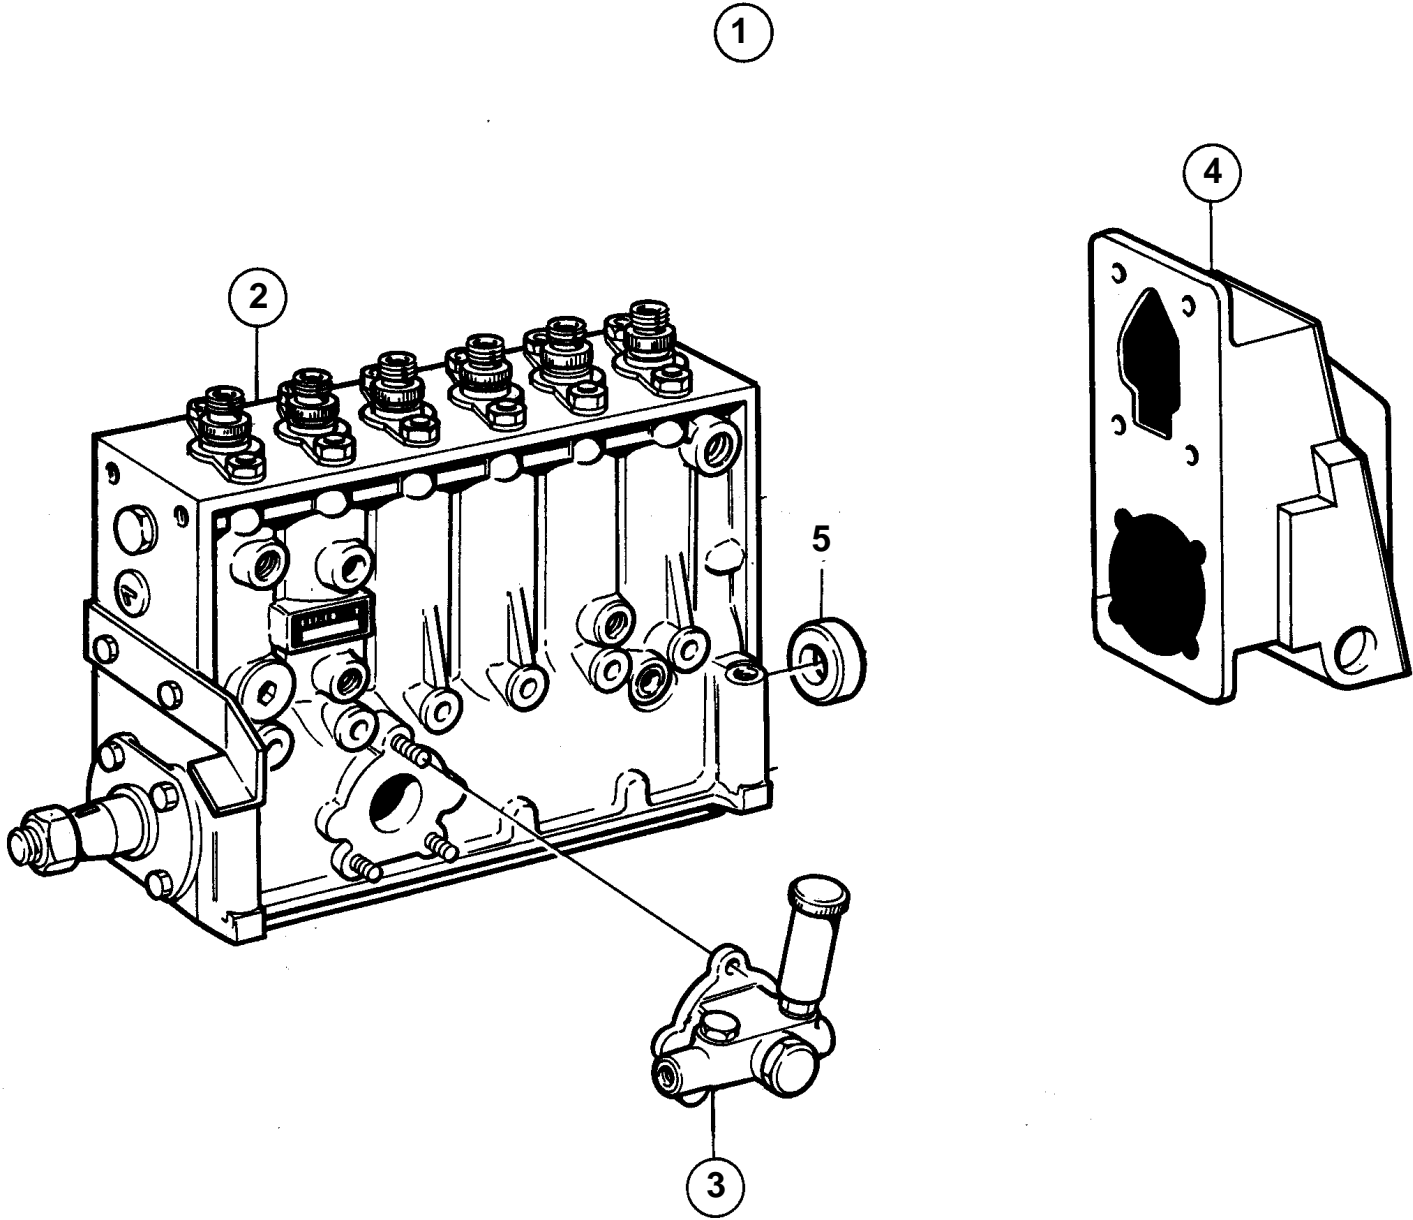

TMD102A (AUX)

15965

TMD102A (AUX)

| REF | PART NO. | QTY | DESCRIPTION | SEE SEC. | NOTES |
|-----|----------|-----|--|----------|----------------|
| 1 | 847768 | 1 | Injection pump | | REPL BY 866205 |
| 2 | | 1 | • Injection pump • Comps. not spec. | | |
| 3 | 244391 | 1 | • Feed pump | | |
| 4 | | 1 | • Actuator | 2173 | AGB 250A-3 |
| 5 | 240811 | 1 | • Sealing ring | | |
| | 866169 | 1 | • Mounting kit | 2851 | FOR 3825454 |