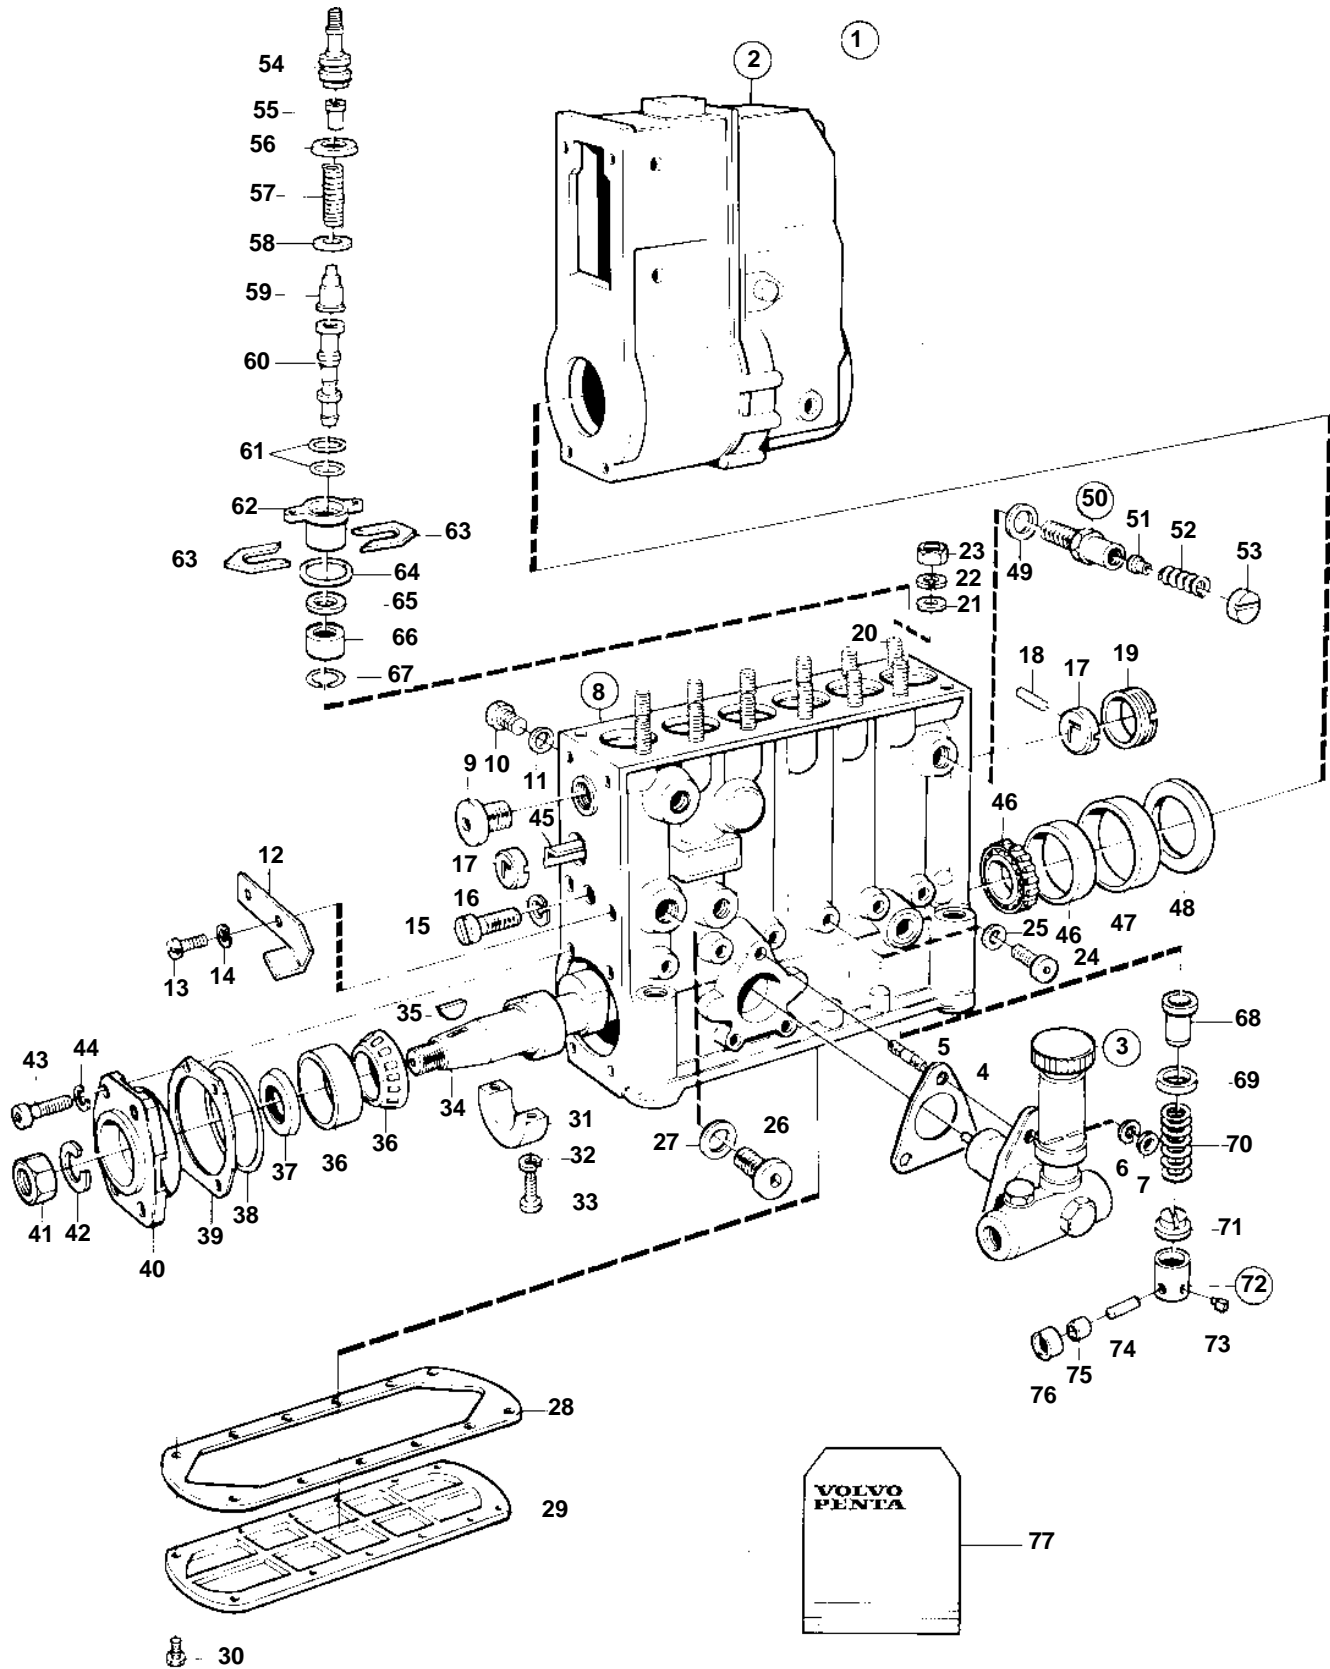

TAMD102A

TAMD102A

| REF | PART NO. | QTY | DESCRIPTION | SEE SEC. | NOTES |
|-----|----------|-----|---------------------|----------|------------------------------|
| 1 | | 1 | Injection pump | | |
| 2 | 3825320 | 1 | • Governor | | |
| | | | • Comps. not spec. | | |
| 3 | 244825 | 1 | • Feed pump | | |
| | | | | 600 | |
| 4 | 863370 | 1 | • Gasket | | Included in small parts kit. |
| 5 | | 3 | • Stud | | |
| 6 | 941906 | 3 | • Spring washer | | Included in small parts kit. |
| 7 | 940197 | 3 | • Nut | | |
| 8 | | 1 | • Housing | | |
| 9 | | 1 | • Plug | | |
| 10 | | 1 | • Lock screw | | |
| 11 | 239897 | 1 | • Gasket | | |
| 12 | | 1 | • Setting indicator | | |
| 13 | 956092 | 2 | • Screw | | |
| 14 | 941906 | 2 | • Spring washer | | |
| 15 | | 1 | • Screw | | |
| 16 | 947620 | 1 | • Gasket | | |
| 17 | | 2 | • Guide sleeve | | |
| 18 | | 1 | • Lock pin | | |
| 19 | | 1 | • Bushing | | |
| 20 | | 12 | • Stud | | |
| 21 | | 12 | • Washer | | |
| 22 | 941908 | 12 | • Spring washer | | |
| 23 | 943927 | 12 | • Nut | | |
| 24 | 180707 | 6 | • Plug | | |
| 25 | 18836 | 6 | • Gasket | | Included in small parts kit. |
| 26 | | 1 | • Plug | | |
| 27 | 240017 | 1 | • Gasket | | Included in small parts kit. |
| 28 | 1698192 | 1 | • Gasket | | |
| 29 | | 1 | • Cover | | |
| 30 | | 12 | • Screw | | |
| 31 | 244406 | 1 | • Bearing | SO | |
| 32 | 941906 | 2 | • Spring washer | | |
| 33 | | 2 | • Screw | | |
| 34 | | 1 | • Camshaft | | |
| 35 | 35168 | 1 | • Key | | Included in small parts kit. |
| 36 | 240023 | 1 | • Roller bearing | | |
| 37 | 864299 | 1 | • Sealing ring | | Included in small parts kit. |
| 38 | 243299 | 1 | • O-ring | | Included in small parts kit. |
| 39 | | X | • Shim | | TH = 0.10mm |
| | | X | • Shim | | TH = 0.12mm |
| | | X | • Shim | | TH = 0.14mm |
| | | X | • Shim | | TH = 0.16mm |
| | | X | • Shim | | TH = 0.18mm |
| | | X | • Shim | | TH = 0.30mm |
| | | X | • Shim | | TH = 0.50mm |
| 40 | 240021 | 1 | • Cover | SO | |
| 41 | 955806 | 1 | • Nut | | |
| 42 | 955927 | 1 | • Spring washer | | Included in small parts kit. |
| 43 | | 4 | • Screw | | |
| 44 | 941906 | 4 | • Spring washer | | Included in small parts kit. |
| 45 | | 1 | • Control rod | | |
| 46 | 240023 | 1 | • Roller bearing | | |
| 47 | | 1 | • Ring | | |
| 48 | | X | • Shim | | TH = 1.20mm |
| | | X | • Shim | | TH = 1.50mm |
| | | X | • Shim | | TH = 1.80mm |
| | | X | • Shim | | TH=2.00mm |
| 49 | 239897 | 1 | • Gasket | | Included in small parts kit. |
| 50 | 3825154 | 1 | • Overflow valve | | |
| 51 | | 1 | • Peg | | |
| 52 | | 1 | • Spring | | |