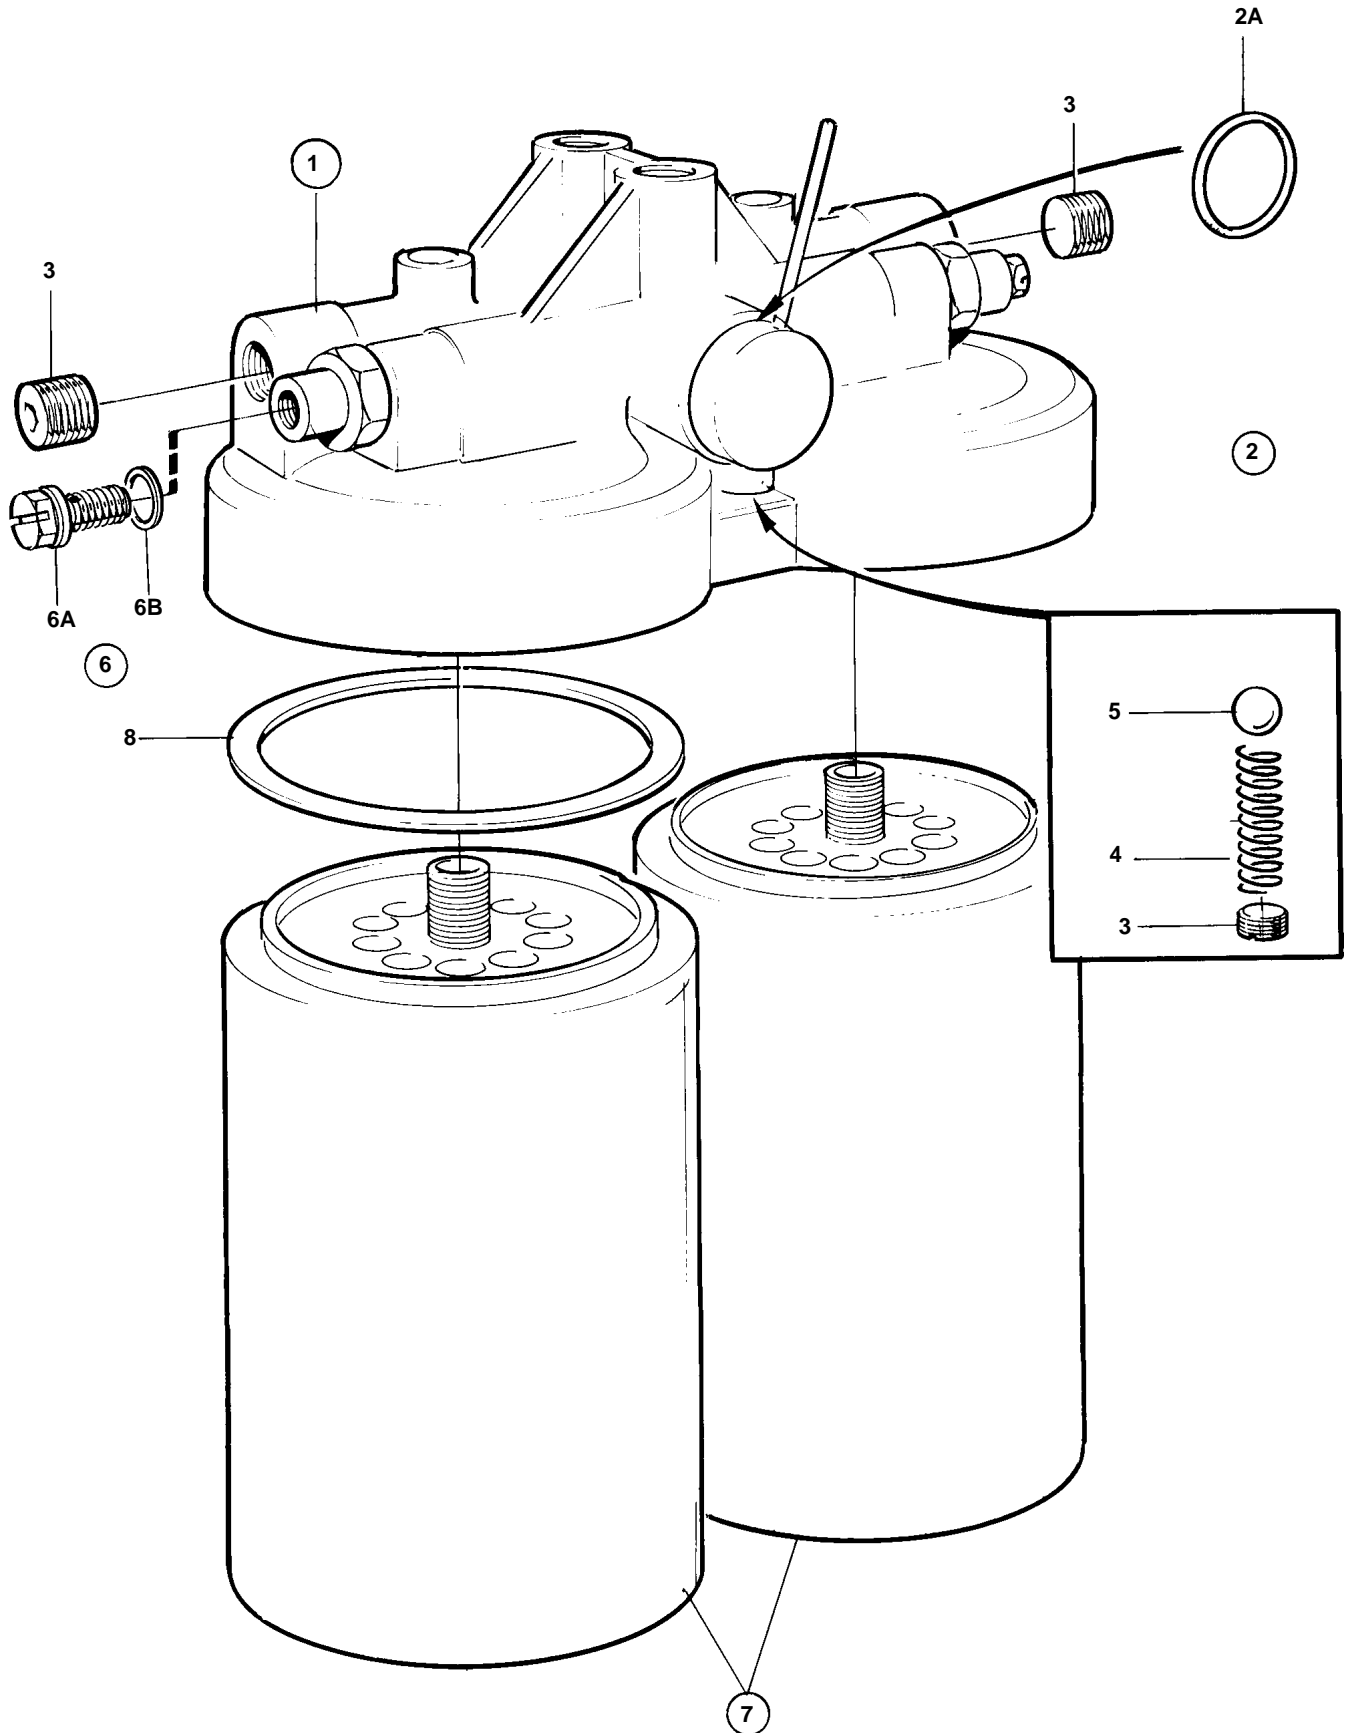

COMMON

COMMON

REF	PART NO.	QTY	DESCRIPTION
1	864399	1	Fuel cleaner
2	876187	1	• Repair kit
2A		2	• • O-ring
3		1	• • Screw
4		1	• • Compression spring
5		1	• • Ball
6	876194	2	• Screw kit, air venting
6A		2	• • Bleeder screw
6B	947620	2	• • Gasket
7	864315	2	• Fuel filter
8		2	• • Gasket