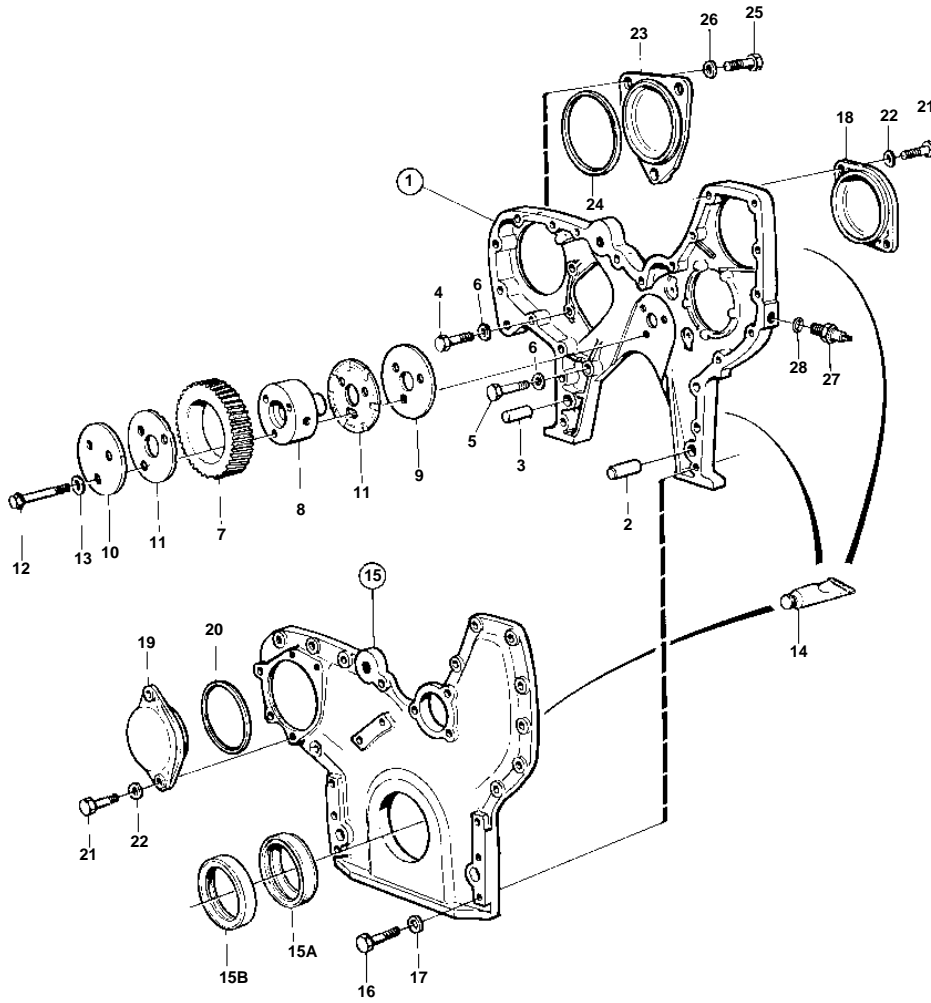

TAMD102D

15524

## TAMD102D

REF	PART NO.	QTY	DESCRIPTION	NOTES
1	422622	1	Timing gear casing	
2	941510	1	· Pin	
3	941511	1	· Pin	
4	941939	4	Screw	L=28,6mm
5	955537	1	Screw	L=51mm
6	942336	5	Spring washer	
7	479653	1	Gear	
8	479779	1	Spindle	SO
9	467528	1	Bearing shield	
10	478954	1	Bearing shield	
11	478951	2	Thrust washer	
12	468738	3	Screw	
13	942180	3	Washer	
14	1161231	X	Sealant	304ml
	1161277	X	Sealant	10g
15	864621	1	Cover	
15A	424983	1	· Sealing ring	
15B	941666	1	· Felt ring	
16	940162	10	Screw	L=38mm
	955538	2	Screw	L=57mm
	955541	1	Screw	L=76mm
	955542	1	Screw	L=83mm
	955544	6	Screw	L=102mm
17	942336	20	Spring washer	
18	420183	1	Cover, hydraulic pump	
19	420183	1	Cover, power take off	
20	420213	1	Seal	
21	940115	4	Screw	
22	942336	4	Spring washer	
23	420178	1	Cover, sea water pump	
24	975610	1	O-ring	
25	955576	3	Screw	
26	941911	3	Spring washer	
27		1	Tachometer sensor	SE GROUP 30
28		1	O-ring	SE GROUP 30