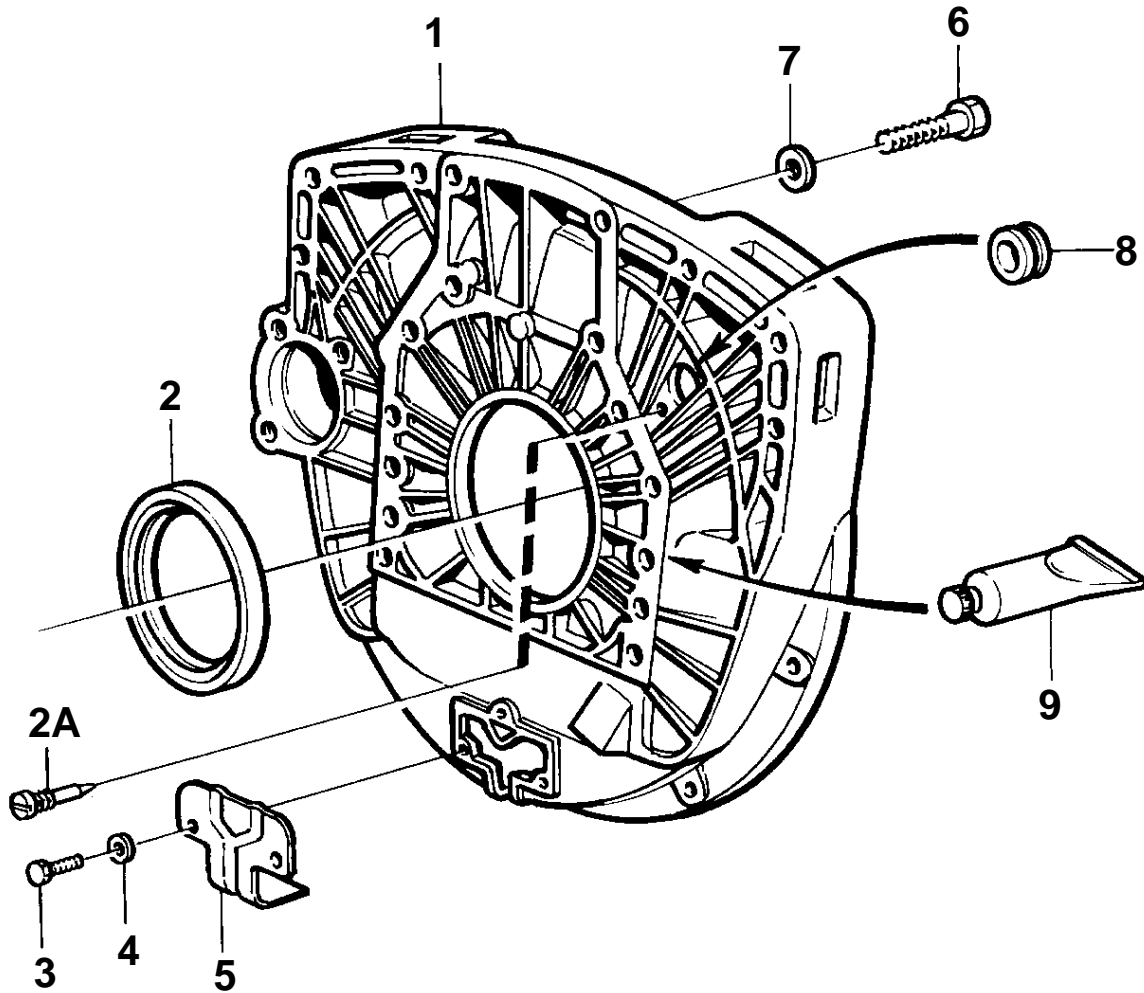

TAMD122P-A

10590

TAMD122P-A

REF	PART NO.	QTY	DESCRIPTION	NOTES
1	863813	1	Flywheel housing	
2	3825164	1	Sealing ring	
2A	4772141	1	Turn signal	OP
3	940100	2	Screw	
4	941906	2	Spring washer	
5		1	Breather cap	
6	955580	8	Screw	L=57mm
	955582	2	Screw	L=70mm
	955587	2	Screw	L=102mm
7	941911	12	Spring washer	
8	61822	1	Rubber plug	
9	1161231	X	Sealant	304ml
	1161277	X	Sealant	10g