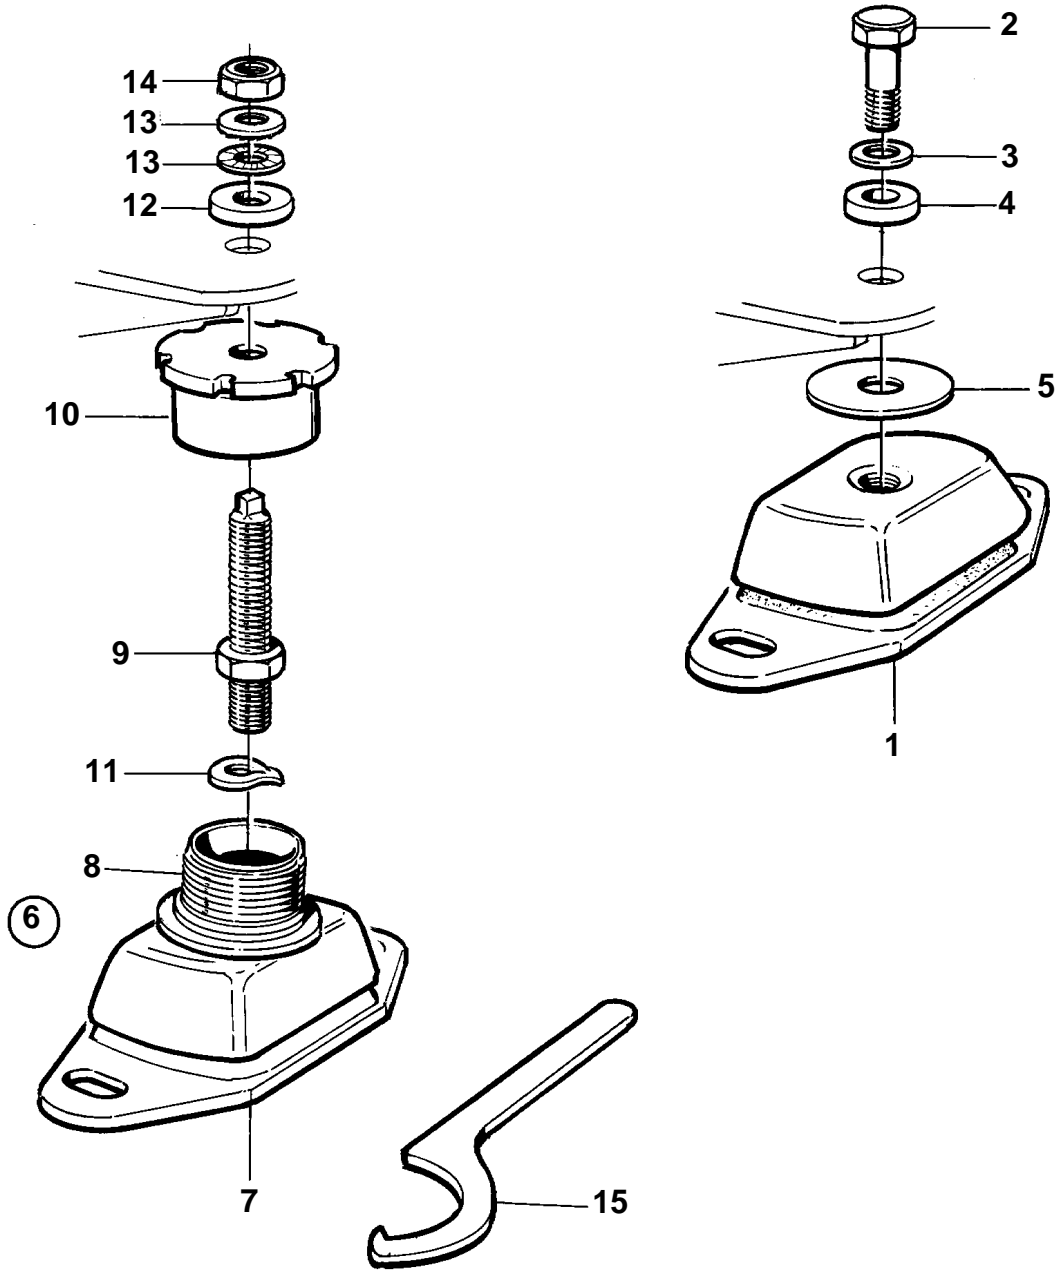

TAMD102A, TAMD102D

15219

TAMD102A, TAMD102D

REF	PART NO.	QTY	DESCRIPTION	NOTES
1	862348	4	Rubber element	For engine with MG5111A and MG5091 (2,95:1).
2	955390	4	Screw	
3	941914	4	Spring washer	
4	863273	4	Washer	
5	849953	X	Spacer	TH=0,5mm
	849954	X	Spacer	TH = 1,0mm
	849955	X	Spacer	TH=3,0mm
6	876258	4	Rubber element kit	For engine with IRM310A.
7	862348	4	· Rubber element	
8		4	· Adjusting sleeve	
9		4	· Adjuster screw	
10	863873	4	· Adjusting sleeve	
11	941914	4	· Spring washer	
12	955903	4	Washer	
13	847766	8	Lock washer	
14	955786	4	Nut	
15	885017	1	Hook spanner	