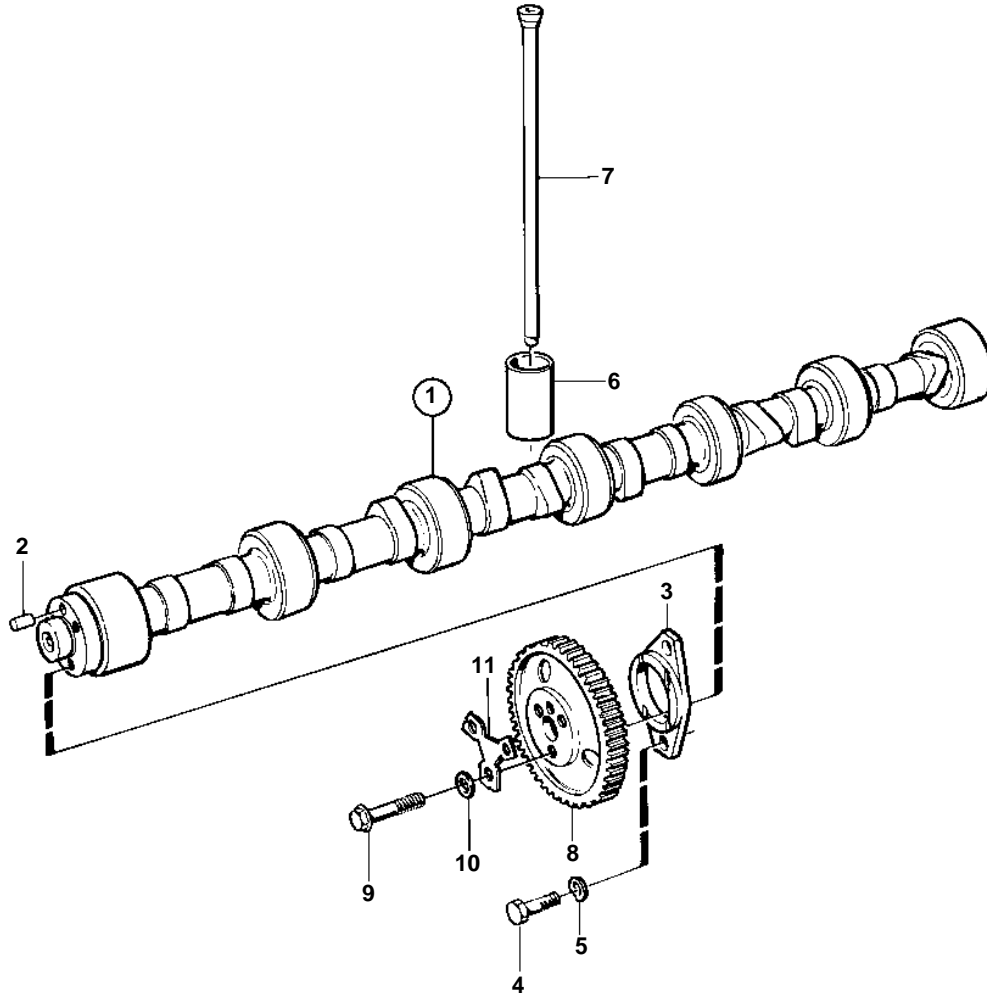

TMD102A, TAMD102A

15320

TMD102A, TAMD102A

REF	PART NO.	QTY	DESCRIPTION	SEE SEC.	NOTES
1	1545071	1	Camshaft		SN-XXXXXXXXXX/250428. Replaced by 1 ea 479450 and 3 ea 471555.
	479450	1	Camshaft		SNXXXXXXXXXX/250429-
2	950588	1	• Pin		
3	465789	1	Flange		(469324)
4	940115	2	Screw		
5	942336	2	Spring washer		
6	479031	12	Lifter		
7	467820	12	Push rod		
8	423079	1	Gear		
			Bulletin 45-01	45-01-EN	Timing Gears, 71, 100, 121
9	940128	3	Screw, 3/8"-UNF		SN-XXXXXXXXXX/250428
	471555	3	Screw, M10		SNXXXXXXXXXX/250429-
10	467055	3	Washer		SN-XXXXXXXXXX/250428
11	467052	1	Lock washer		SN-XXXXXXXXXX/250428