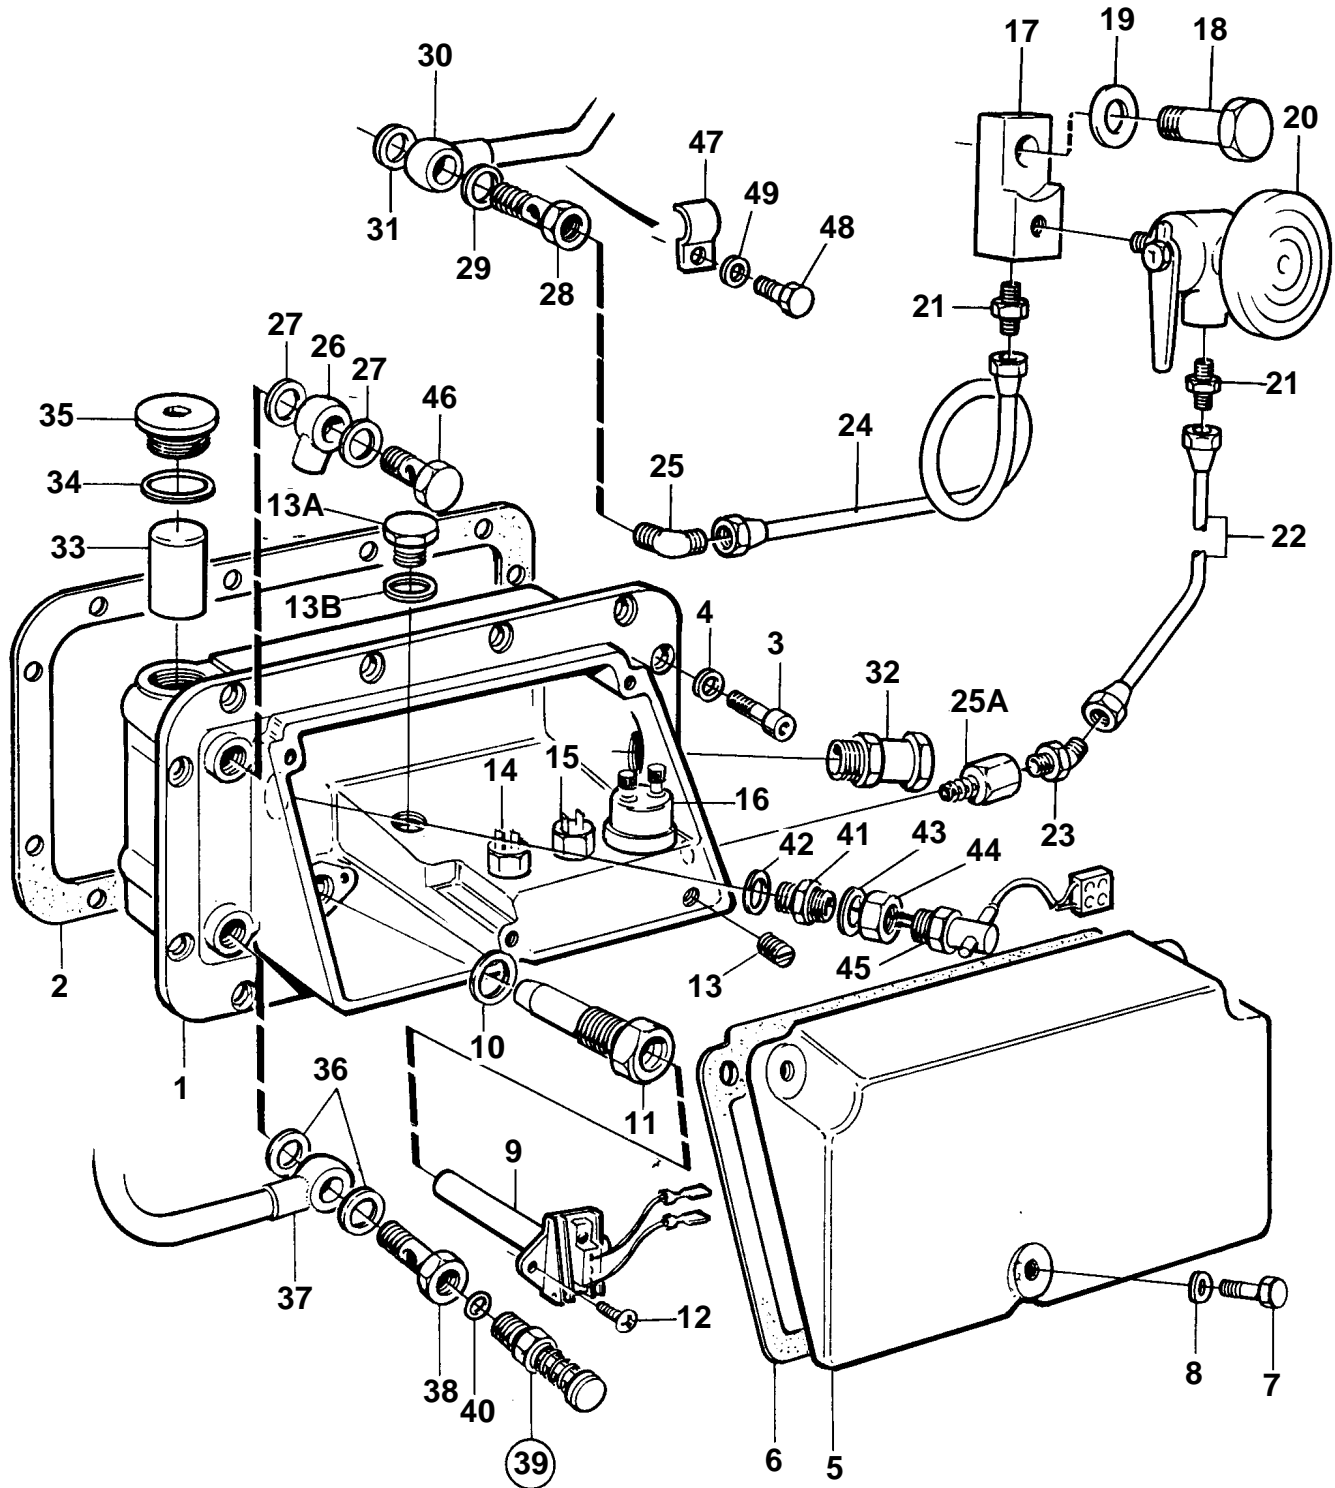

TMD102A (AUX)

## TMD102A (AUX)

REF	PART NO.	QTY	DESCRIPTION	SEE SEC.	NOTES
1		1	Housing		
2	862597	1	Gasket		
3	956569	12	Screw		
4	11992	12	Gasket		
5		1	Cover		
6	845709	1	Gasket		
7		3	Screw		
8	941906	3	Spring washer		
9	843768	1	Thermo monitor		
10	957179	1	Gasket		
11	843288	1	Sleeve		
12		2	Screw		
13	16325	1	Plug		
13A	180761	1	Plug		
13B	957179	1	Gasket		
14	864285	1	Pressure monitor, alarm		SN-1101051156/XXXXXX
	873526	1	Pressure monitor, alarm		SN1101051157/XXXXXX-
15	864284	1	Pressure monitor, stop		SN-1101051156/XXXXXX
	863169	1	Pressure monitor, stop		SN1101051157/XXXXXX-
16	881432	1	Pressure sensor, oil		
17	844120	1	Bracket		
18	955562	1	Screw		
19	955898	1	Washer		
20	836273	1	Tap		
21	954335	2	Fitting		
22		1	Tube		
23	831965	1	Nipple		
24		1	Tube		
25	954342	1	Elbow union		
25A	835980	1	Nipple		
26	25168	1	Banjo nipple		
27	957178	2	Gasket		
28		1	Hollow screw		
29	942703	1	Gasket		
30	846808	1	Tube, oil pressure	2742	
31	957181	1	Gasket		
32	881193	1	Cable union		
33	843815	1	Float		
34	957191	1	Gasket		
35	843639	1	Plug		
36	957178	2	Gasket		
37	847269	1	Tube, leak off line	2839	
38	823417	1	Hollow screw		
39	844770	1	Valve		
40	960202	1	O-ring		
41	843688	1	Nipple		
42	957181	1	Gasket		
43	15304	1	Gasket		
44	843640	1	Lock nut		
45	843757	1	Flow sensor		
46	25167	1	Hollow screw		
47	940374	2	Clamp		
48	956570	2	Screw		
49	955894	2	Washer		