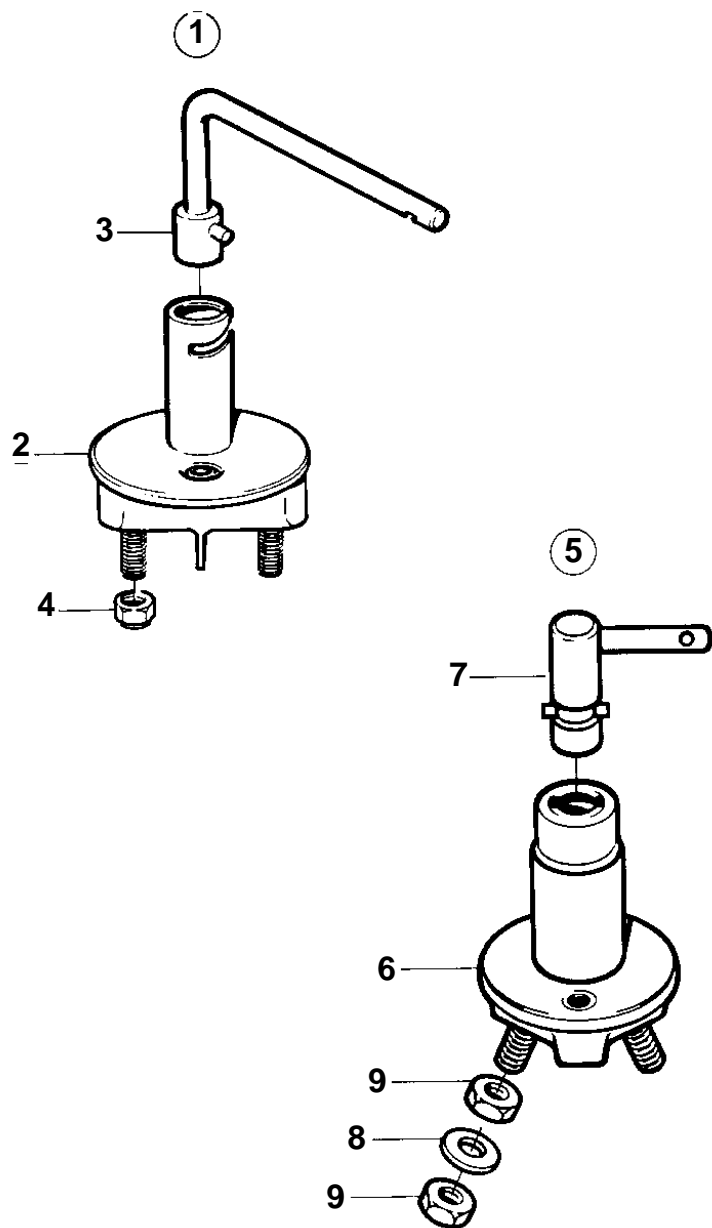

COMMON

9492

COMMON

REF	PART NO.	QTY	DESCRIPTION	NOTES
1	870980	1	Switch	REPLACED BY 1140319
2		1	· Switch	
3	243700	1	· Handle	REPLACED BY 1140319
4	955783	2	· Nut	
5	1140319	1	Battery main switch	
6		1	· Switch	
7	1140427	1	· Knob	
8	1140428	2	· Washer	
9	17602	4	· Nut	