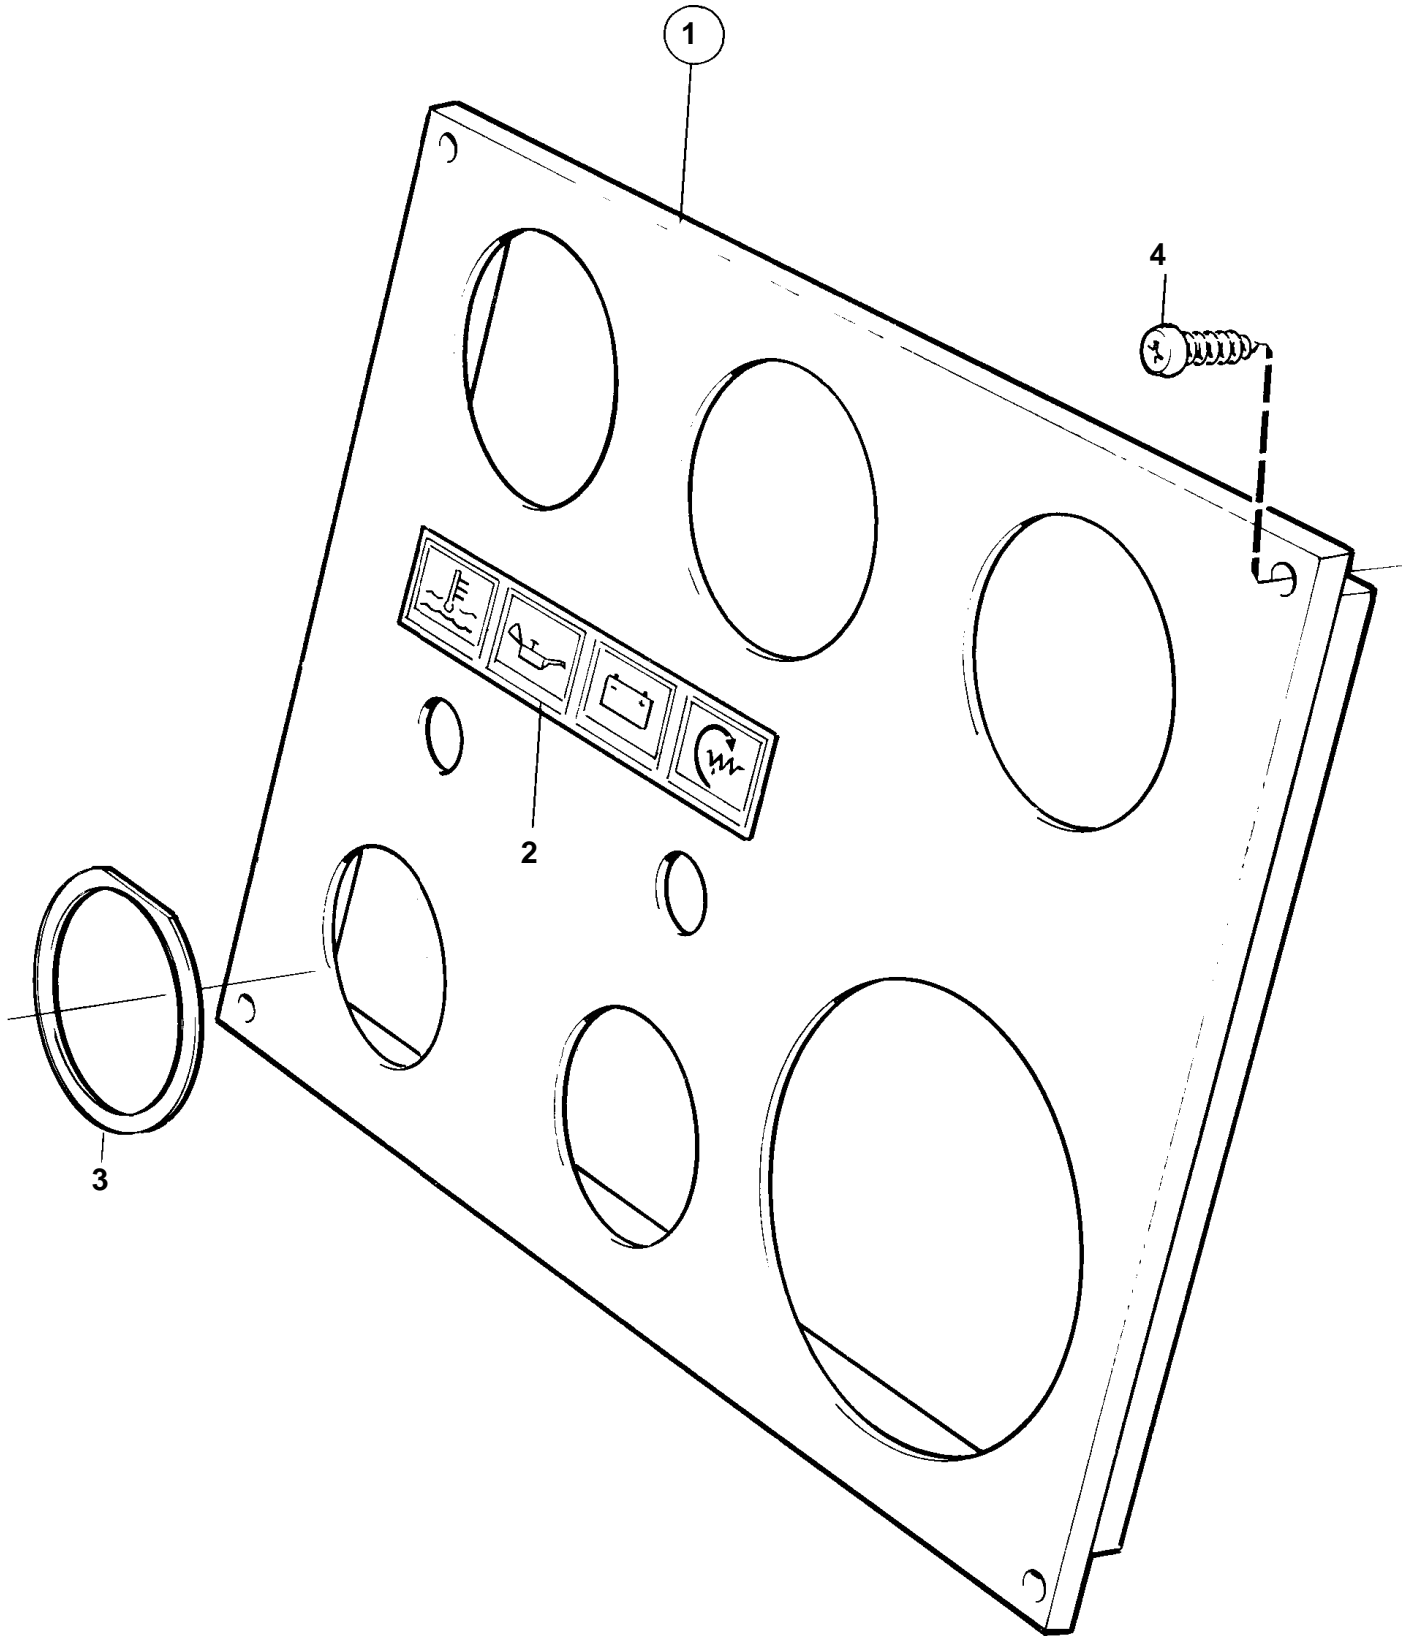

COMMON

10041

## COMMON

| REF | PART NO. | QTY | DESCRIPTION                   |
|-----|----------|-----|-------------------------------|
| 1   | 860184   | 1   | Instrument panel              |
| 2   | 858645   | 1   | · Symbol strip                |
| 3   |          | 1   | · Marking labelstarter switch |
| 4   | 828647   | 4   | Screw                         |