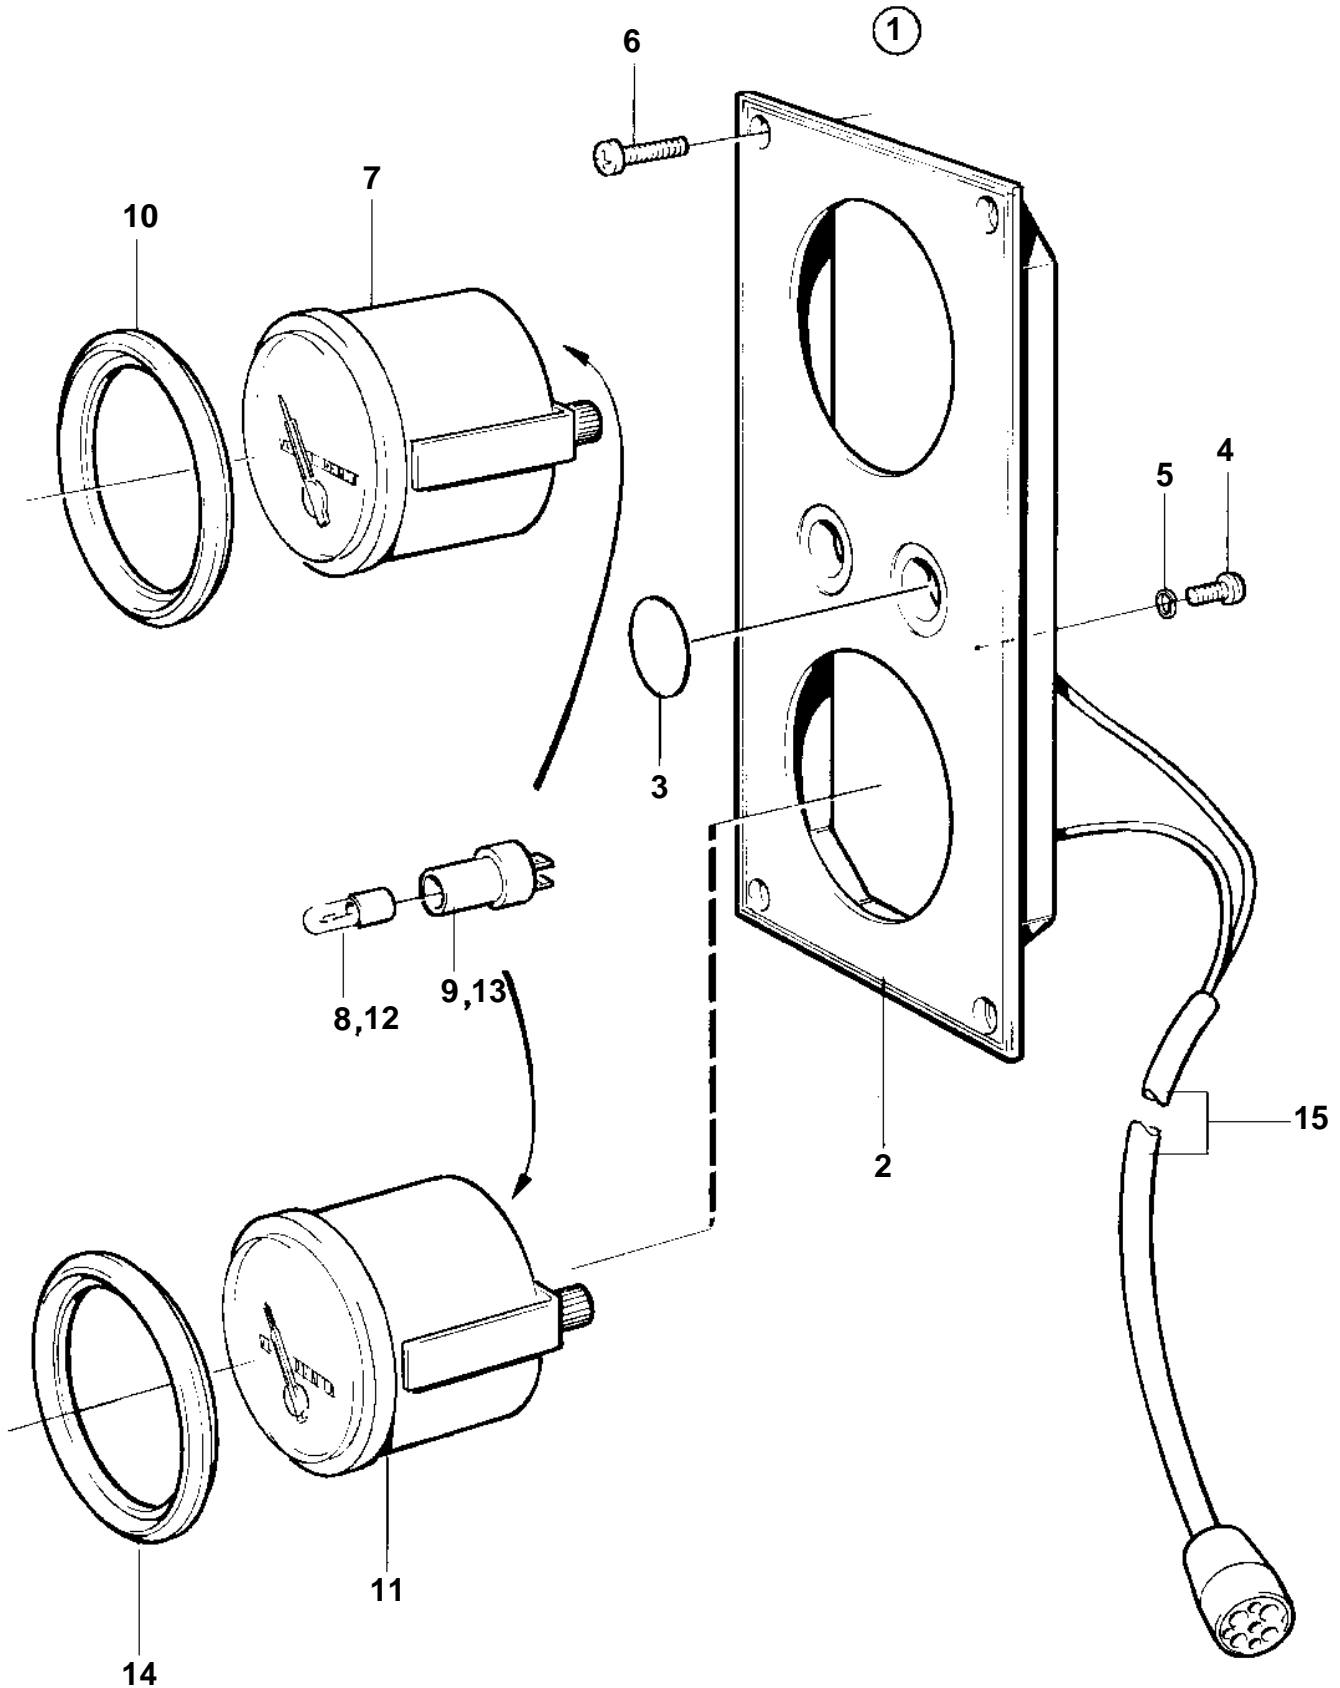

COMMON

COMMON

REF	PART NO.	QTY	DESCRIPTION	SEE SEC.	NOTES
1	864053	1	Instrument panel		24V
2		1	· Instrument panel		
3	828607	2	· · Cover plate		
4	949947	1	· · Screw		
5	941904	1	· · Spring washer		
6	828647	4	· · Screw		
7	873202	1	· Oil pressure gauge		
8	863946	1	· · Bulb		RED
9	863945	1	· · Bulb socket		
10	858643	1	· Front ring		
11	873206	1	· Turbo pressure gauge		0-3bar
12	863946	1	· · Bulb		RED
13	863945	1	· · Bulb socket		
14	858643	1	· Front ring		
15		X	Electrical materials	1963	