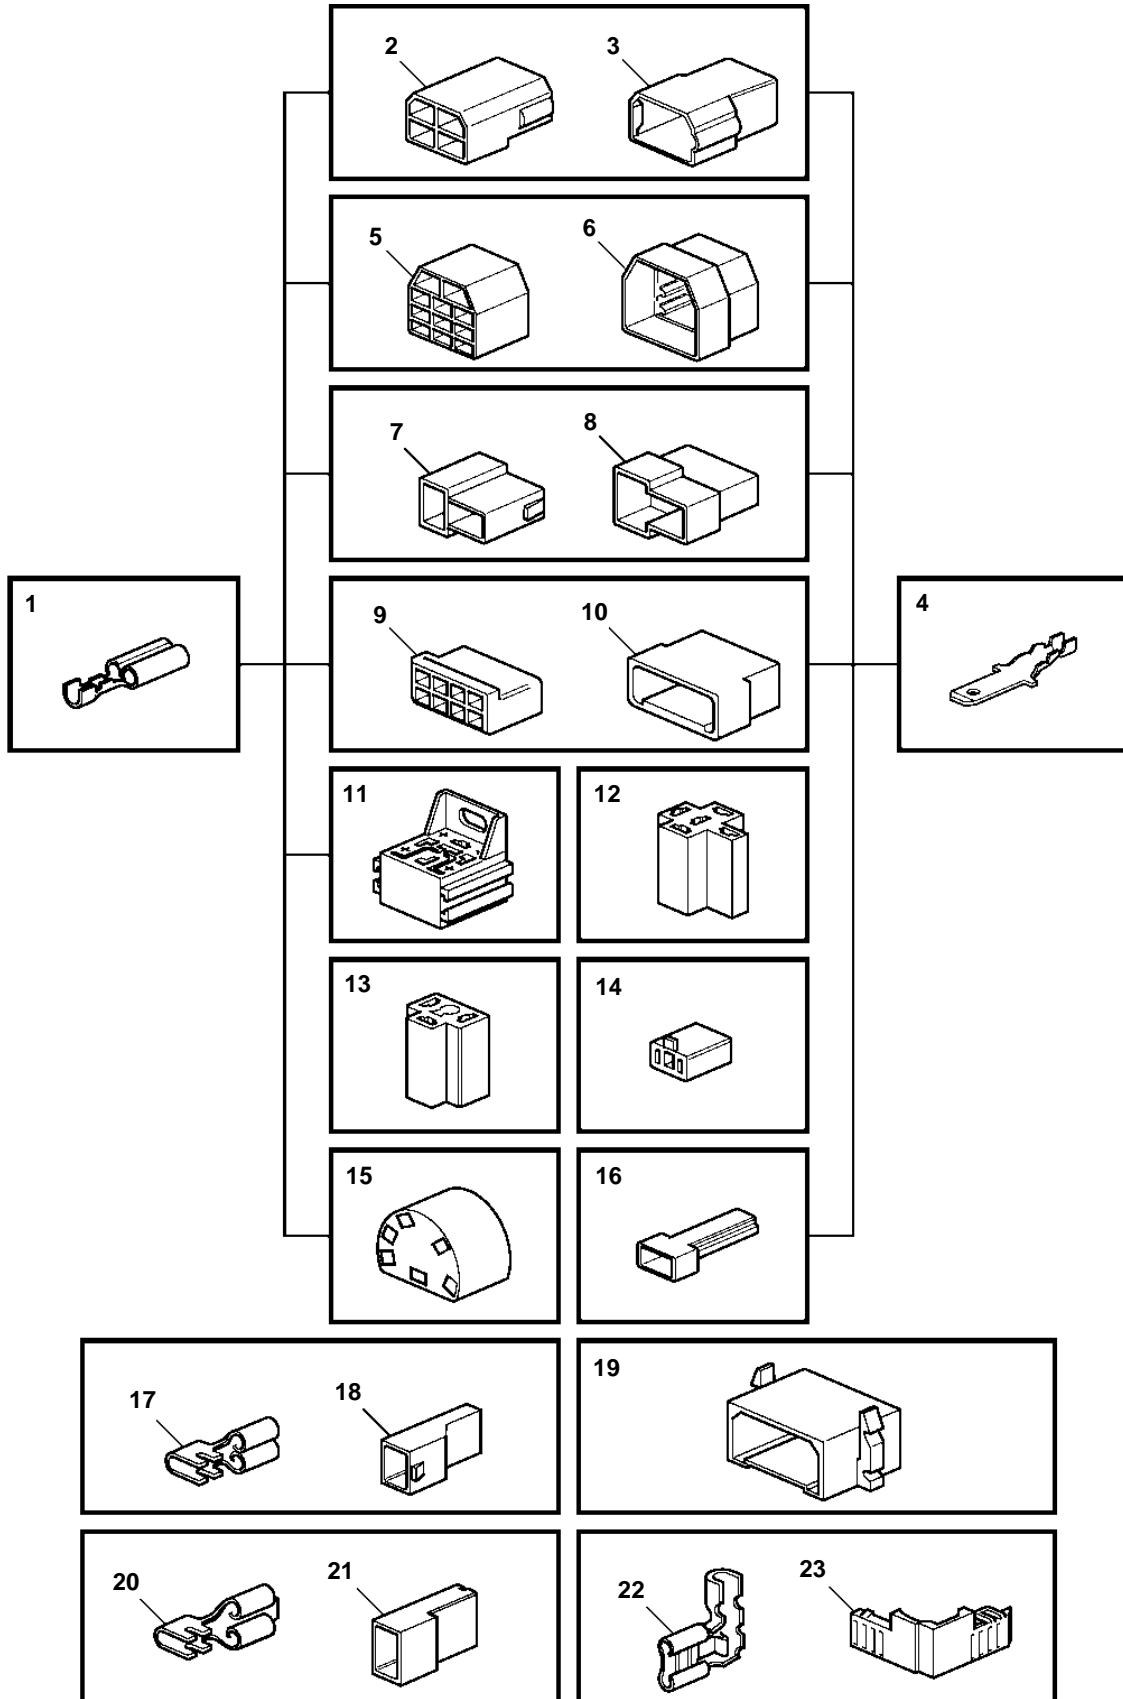

## COMMON

REF	PART NO.	DESCRIPTION	NOTES
1		Cable terminal	6,3x0,8x1,1-2,5sq.mm
	949206	Cable terminal	6,3x0,8x4,0-6,0sq.mm
2	948856	Receptacle housing	6,3x4 NATURAL
3	948855	Tab housing	6,3x4 NATURAL
4	881487	Cable terminal	6,3x0,8x0,75-2,5sq.mm
	881488	Cable terminal	6,3x0,8x4,0-6,0sq.mm
5	945830	Receptacle housing	6,3x11 NATURAL
6	945831	Tab housing	6,3x11 NATURAL
7	958210	Receptacle housing	6,3x2 BLACK
8	958209	Tab housing	6,3x2 BLACK
9	944076	Receptacle housing	6,3x8 NATURAL
10	948857	Tab housing	6,3x8 NATURAL
11	977184	Tab housing	6,3x5x4,8/2,8x4
12	1214948	Receptacle housing	6,3x5 BLACK
13	945469	Receptacle housing	6,3x3 BLACK
14	1578937	Receptacle housing	6,3x2 NATURAL
15	828624	Receptacle housing	6,3x6
16	958207	Tab housing	6,3x1 BLACK
17	949405	Cable terminal	4,8x1,1-2,5sq.mm
18	947848	Receptacle housing	4,8x1 NATURAL
19	944077	Housing	6,3x8 NATURAL
20	881483	Cable terminal	6,3x0,8x1,1-2,5sq.mm
	881484	Cable terminal	6,3x0,8x4,0-6,0sq.mm
21	949597	Housing	6,3x1 NATURAL
	943511	Receptacle housing	6,3x1 NATURAL
22	881489	Cable terminal	6,3x0,8x1,1-2,5
23	944221	Receptacle housing	6,3x1 NATURAL