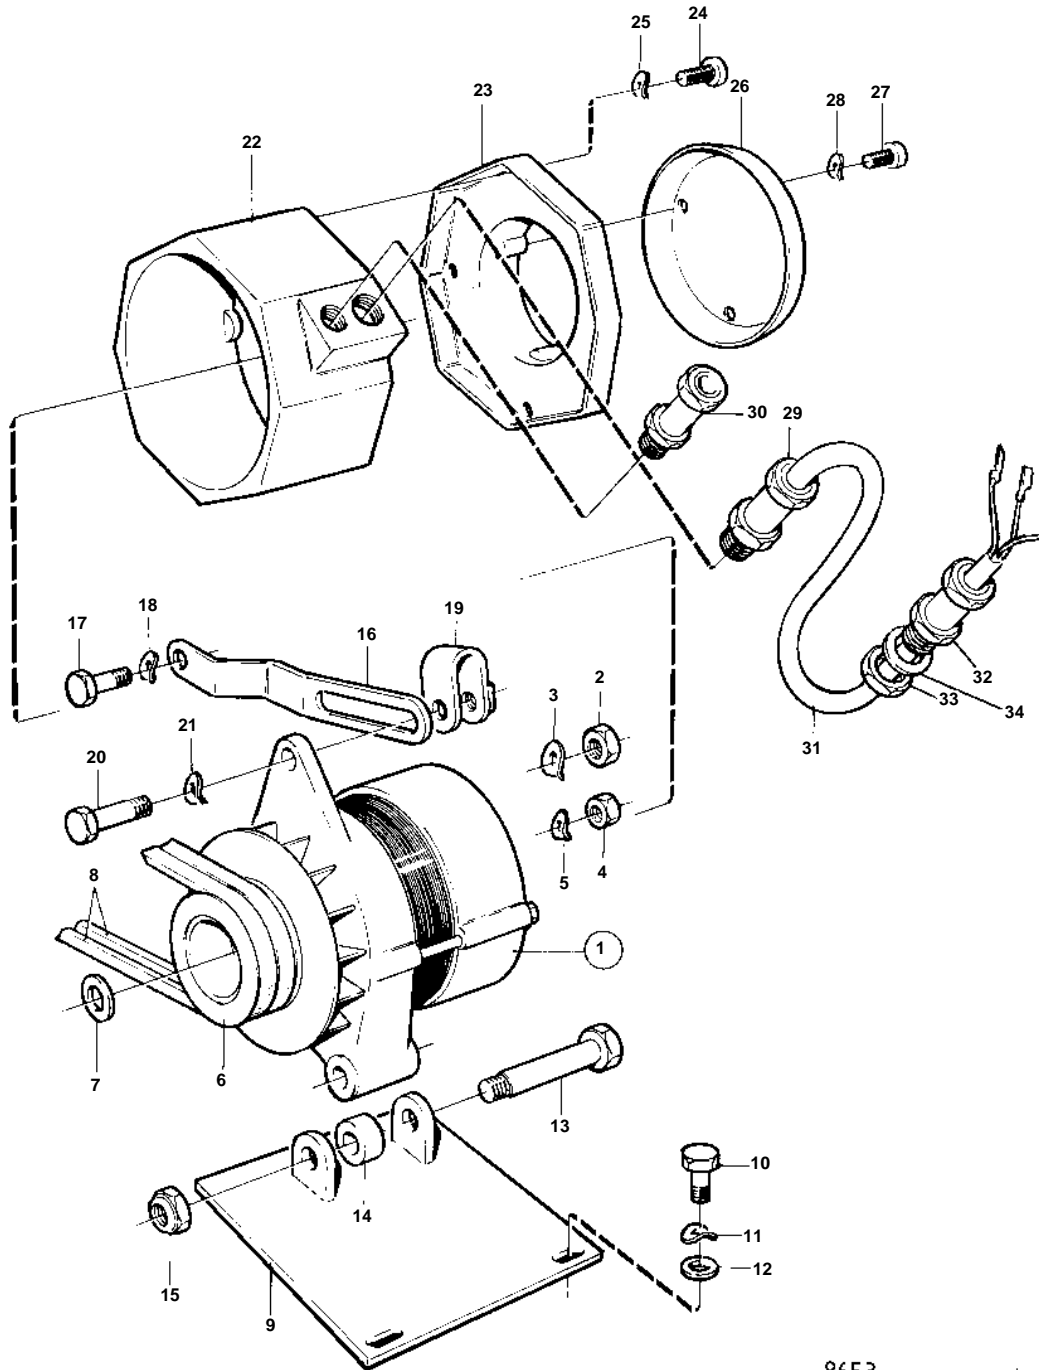

TMD122A, TAMD122A

8653

TMD122A, TAMD122A

REF	PART NO.	QTY	DESCRIPTION	SEE SEC.	NOTES
1	849563	1	Alternator		SN-1101019500/XXXXXX. 28V 55A. For 24 voltage electric system.
				1465	
	863955	1	Alternator		SN-1101038358/XXXXXX. 28V 60A. For 24 voltage electric system.
			Bulletin 45-02A	45-02A-EN	Alternator
1				1383	
	872021	1	Alternator		SN1101038359/XXXXXX-. 28V 60A. For 24 voltage electric system.
				127	
2	955781	1	Nut		
3	941906	1	Spring washer		
4	955780	1	Nut		
5	941905	1	Spring washer		
6	841812	1	Pulley		
7	955900	1	Washer		
8	966870	1	V-belt kit		
9	823935	1	Bracket		
10	940135	4	Screw		
11	941907	4	Spring washer		
12	955894	4	Washer		
13	822580	1	Screw		
14	912151	1	Spacer ring		
15	950355	1	Nut		
16	846831	1	Tensioner		
17	955536	1	Screw		
18	942336	1	Spring washer		
19	466735	1	Tensioning eyelet		
20	955298	1	Screw		
21	941907	1	Spring washer		
22	845224	1	Housing		
23	845225	1	Cover		
24	956065	4	Screw		
25	941904	4	Spring washer		
26	845226	1	Cover		
27	956061	3	Screw		
28	941904	3	Spring washer		
29	881193	1	Cable union		
30	881191	1	Cable union		
31		1	Cable trunkElectrical materials	1963	
32	822327	1	Cable union		
33	880243	1	Nut		
34	957185	1	Gasket		