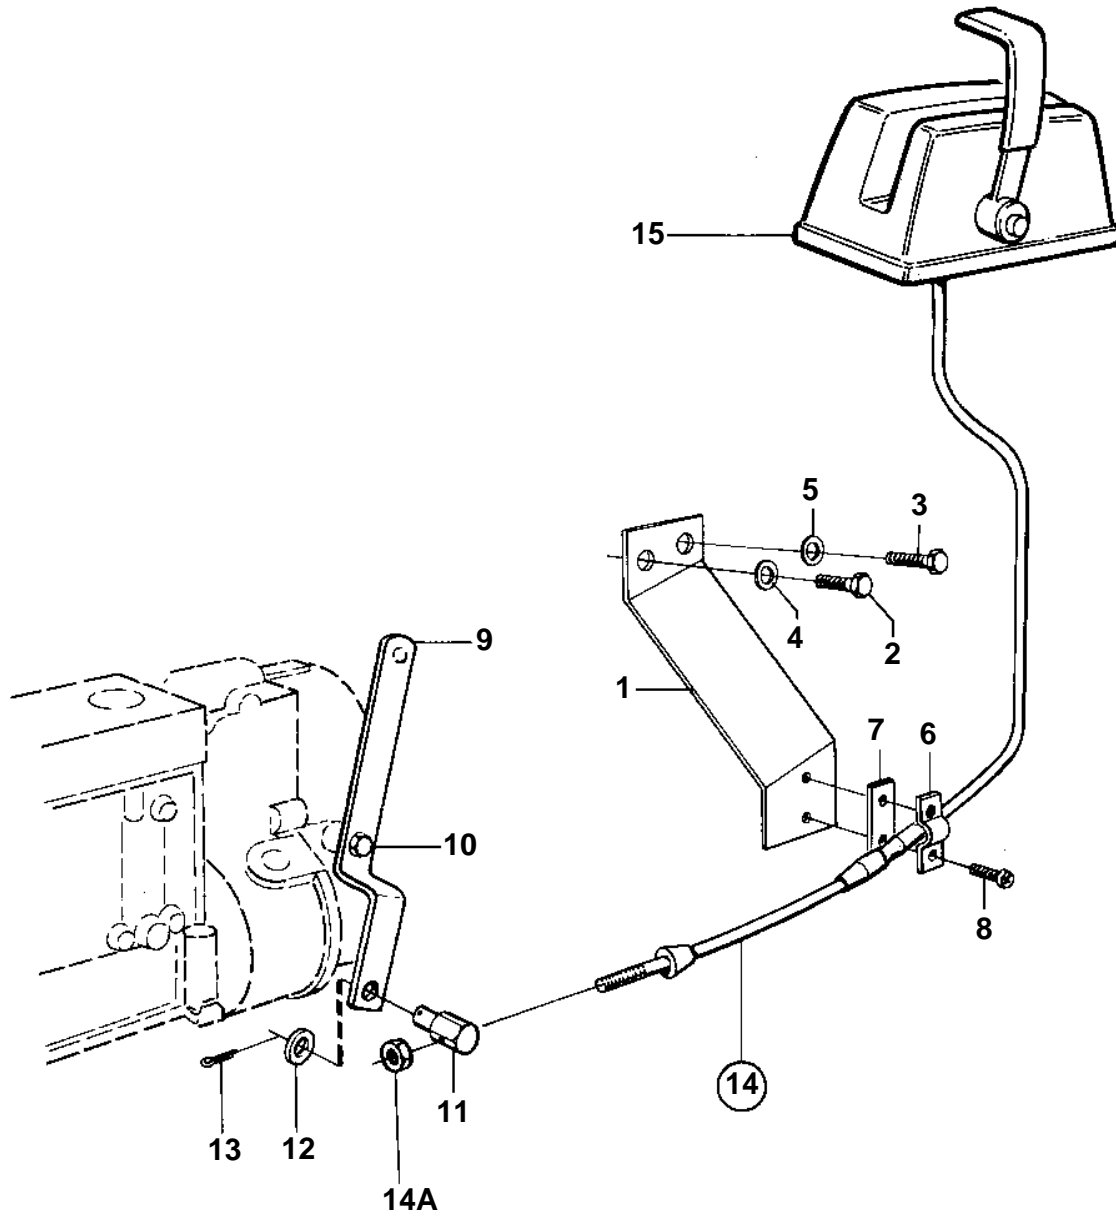

TMD102A, TAMD102A, TAMD102D

15331

TMD102A, TAMD102A, TAMD102D

REF	PART NO.	QTY	DESCRIPTION	SEE SEC.
1	823826	1	Bracket	
2	955524	1	Screw	
3	955534	1	Screw	
4	941907	1	Spring washer	
5	942336	1	Spring washer	
6	819067	1	Brace	
	6853782	1	Clamp	
7	819068	1	Washer	
8	950021	2	Screw	
9	823695	1	Control arm	
10	955272	1	Screw	
11	853217	1	Cube	
12	940191	1	Washer	
13	17253	1	Cotter pin	
14		X	Control cable	231
		X		231
14A		1	· Nut	
		1		
		1		
15		1	Control	
		1		
		1		
		1		