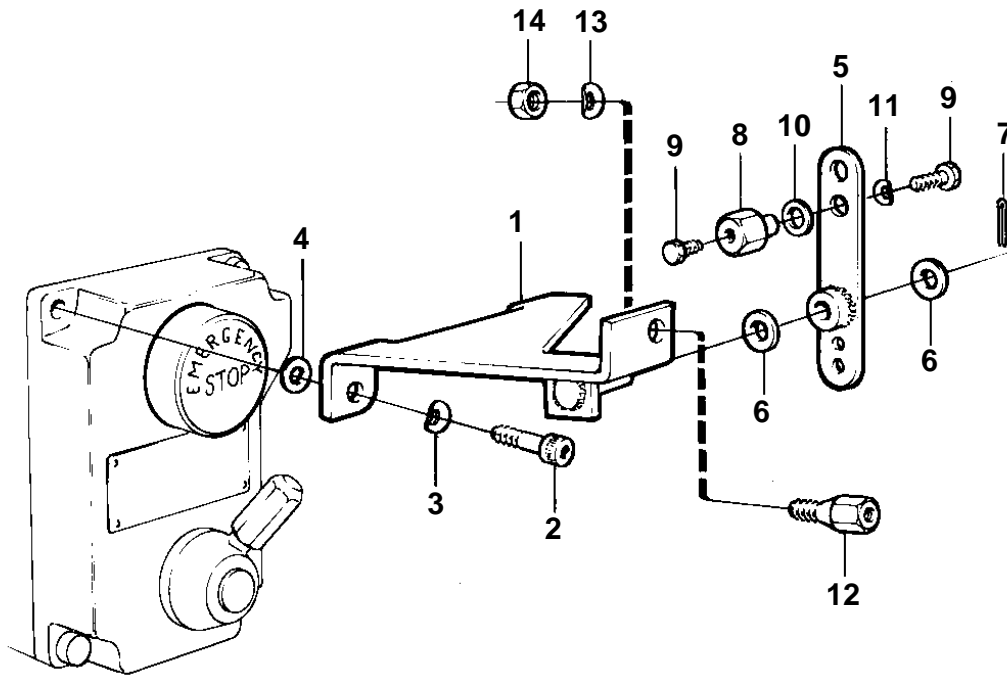

COMMON

5912

COMMON

REF	PART NO.	QTY	DESCRIPTION
1	845853	1	Bracket
2	955249	2	Screw
3	941905	2	Spring washer
4	955892	2	Washer
5	840124	1	Lever
6	955894	1	Washer
	69556	1	Spring washer
7	907824	1	Cotter pin
8	804783	1	Cube
9	955224	2	Screw
10	960137	1	Washer
11	941904	1	Spring washer
12	829070	1	Cable lock
13	941907	1	Spring washer
14	955834	1	Nut