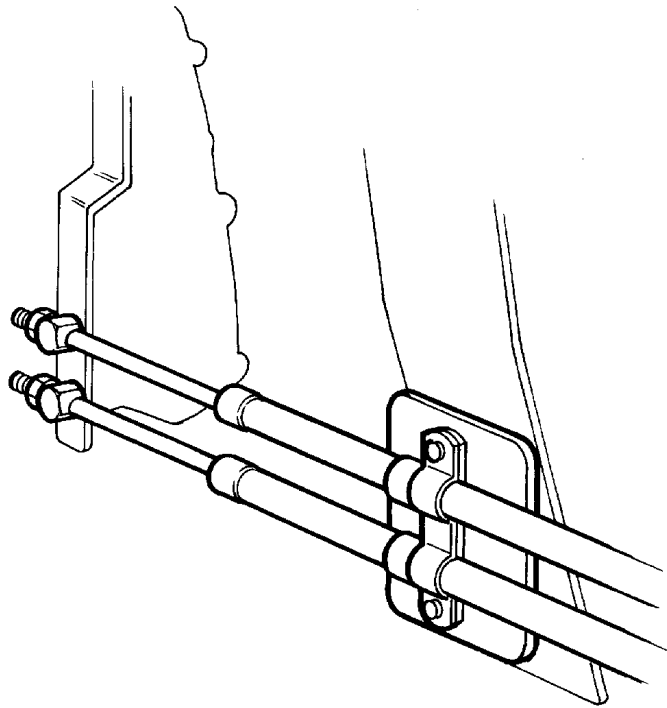

COMMON

8745

COMMON

REF	PART NO.	QTY	DESCRIPTION	NOTES
2	853218	1	Mounting kit	FOR 443
12	853217	1	· Cube	
13	17276	1	· Cotter pin	
14	6853782	1	· Clamp	
15	950206	2	· Screw	
16	819068	1	· Washer	