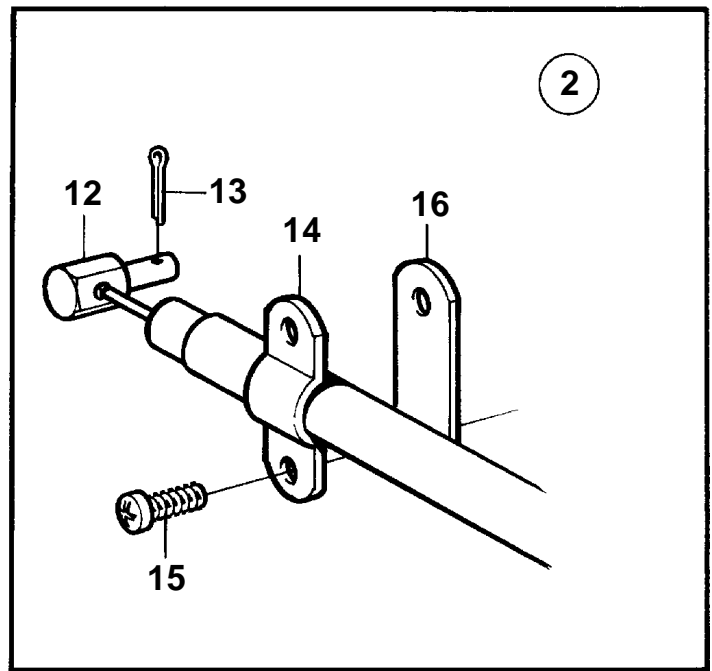

COMMON

8745

COMMON

REF	PART NO.	QTY	DESCRIPTION	NOTES
2	853218	1	Mounting kit	FOR 443
12	853217	1	· Cube	
13	17276	1	· Cotter pin	
14	6853782	1	· Clamp	
15	950206	2	· Screw	
16	819068	1	· Washer	