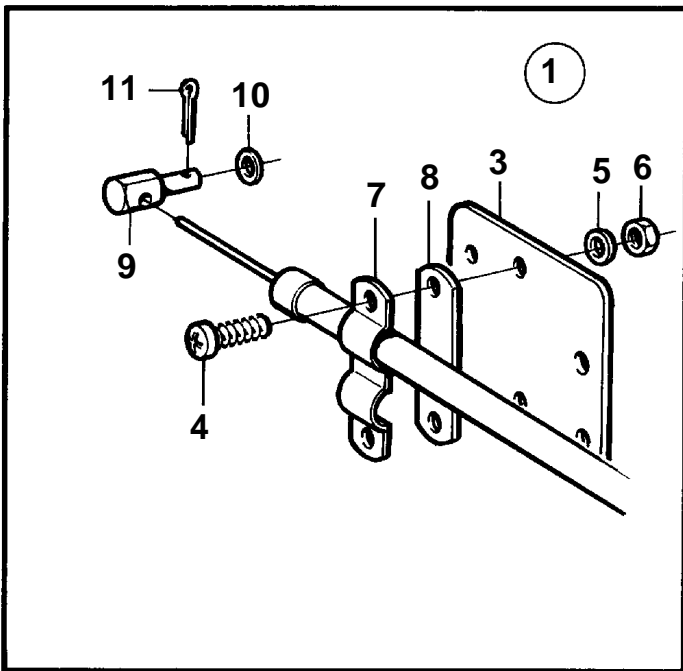

COMMON

8745

COMMON

REF	PART NO.	QTY	DESCRIPTION	NOTES
2	853218	1	Mounting kit	FOR 443
12	853217	1	· Cube	
13	17276	1	· Cotter pin	
14	6853782	1	· Clamp	
15	950206	2	· Screw	
16	819068	1	· Washer	