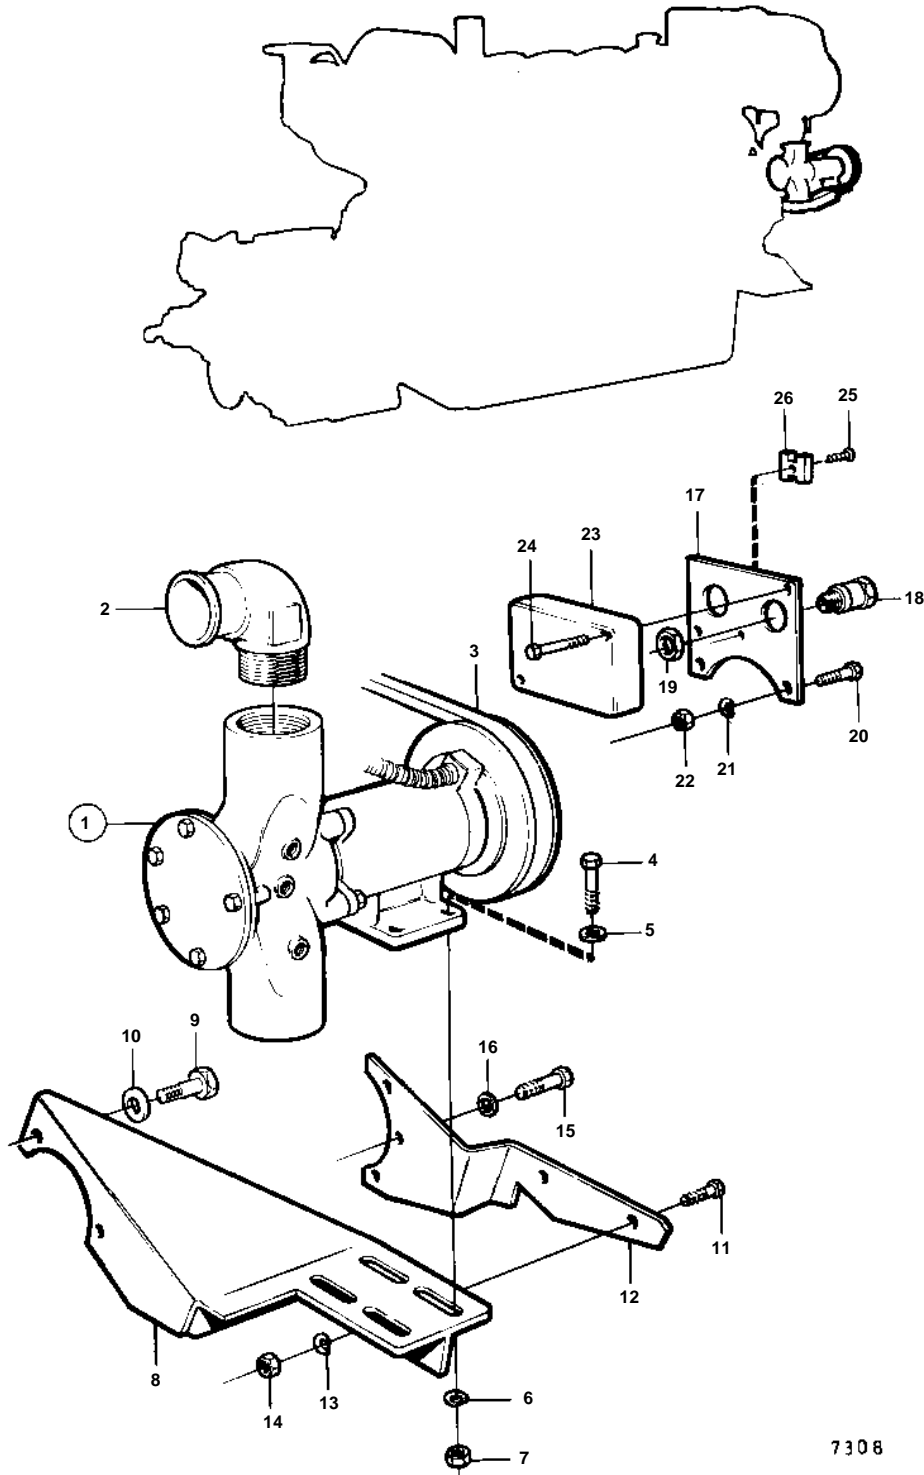

COMMON

7308

COMMON

REF	PART NO.	QTY	DESCRIPTION	SEE SEC.	NOTES
1	846105	1	Water pump		
				090-0142	
2	813644	2	Hose attachment		
3	846361	1	V-belt		
4	955535	4	Screw		
5	960148	4	Washer		
6	942336	4	Spring washer		
7	955827	4	Nut		
8	846231	1	Bracket		
9	955577	2	Screw		
10	941911	2	Spring washer		
11	955535	2	Screw		
12	846232	1	Bracket		
13	942336	2	Spring washer		
14	955827	2	Nut		
15	955535	3	Screw		
16	940097	3	Washer		
17	846233	1	Bracket		
18	881192	1	Cable union		
	822327	1	Cable union		
19	880243	2	Nut		
20	955525	2	Screw		
21	941905	2	Spring washer		
22	955780	2	Nut		
23	837392	1	Cover		
24	956301	2	Screw		
25	956049	1	Screw		M3X16 MM
26	182010	1	Coupling piece		