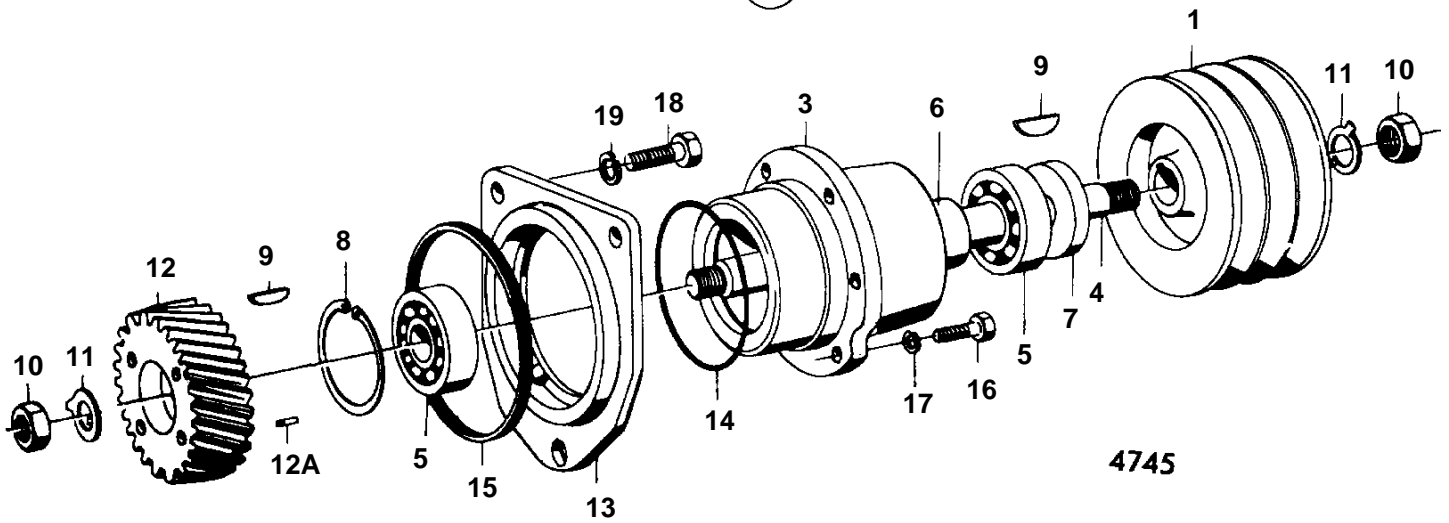

COMMON

2

COMMON

REF	PART NO.	QTY	DESCRIPTION	NOTES
1	821065	1	Pulley	D = 116 MM
2	821066	1	Drive outlet	
3	821067	1	· Bearing housing	
4	821068	1	· Shaft	
5	11013	2	· Ball bearing	
6	821072	1	· Spacer sleeve	
7	958993	1	· Ring	
8	914533	1	· Snap ring	
9	942406	2	· Key	
10	955860	2	· Nut	
11	942735	2	· Lock washer	
12	820637	1	Gear	
12A	950564	1	· Pin	
13	820695	1	Intermediate section	
14	925095	1	O-ring	
15	975610	1	O-ring	
16	940114	3	Screw	
17	942336	3	Spring washer	
18	955576	3	Screw	
19	941911	3	Spring washer	