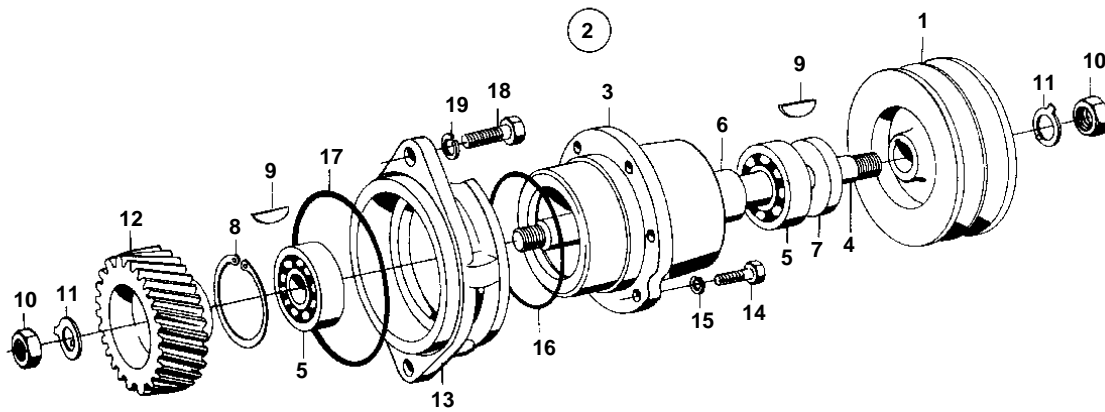

COMMON

3459

COMMON

REF	PART NO.	QTY	DESCRIPTION
1	821182	1	Pulley
2	821066	1	Drive outlet
3	821067	1	· Bearing housing
4	821068	1	· Shaft
5	11013	2	· Ball bearing
6	821072	1	· Spacer sleeve
7	958993	1	· Ring
8	914533	1	· Snap ring
9	942406	2	· Key
10	955860	2	· Nut
11	942735	2	· Lock washer
12	821090	1	Gear
13	821091	1	Intermediate section
14	940114	3	Screw
15	942336	3	Spring washer
16	925095	1	O-ring
17	420213	1	Seal
18	940115	2	Screw
19	942336	2	Spring washer