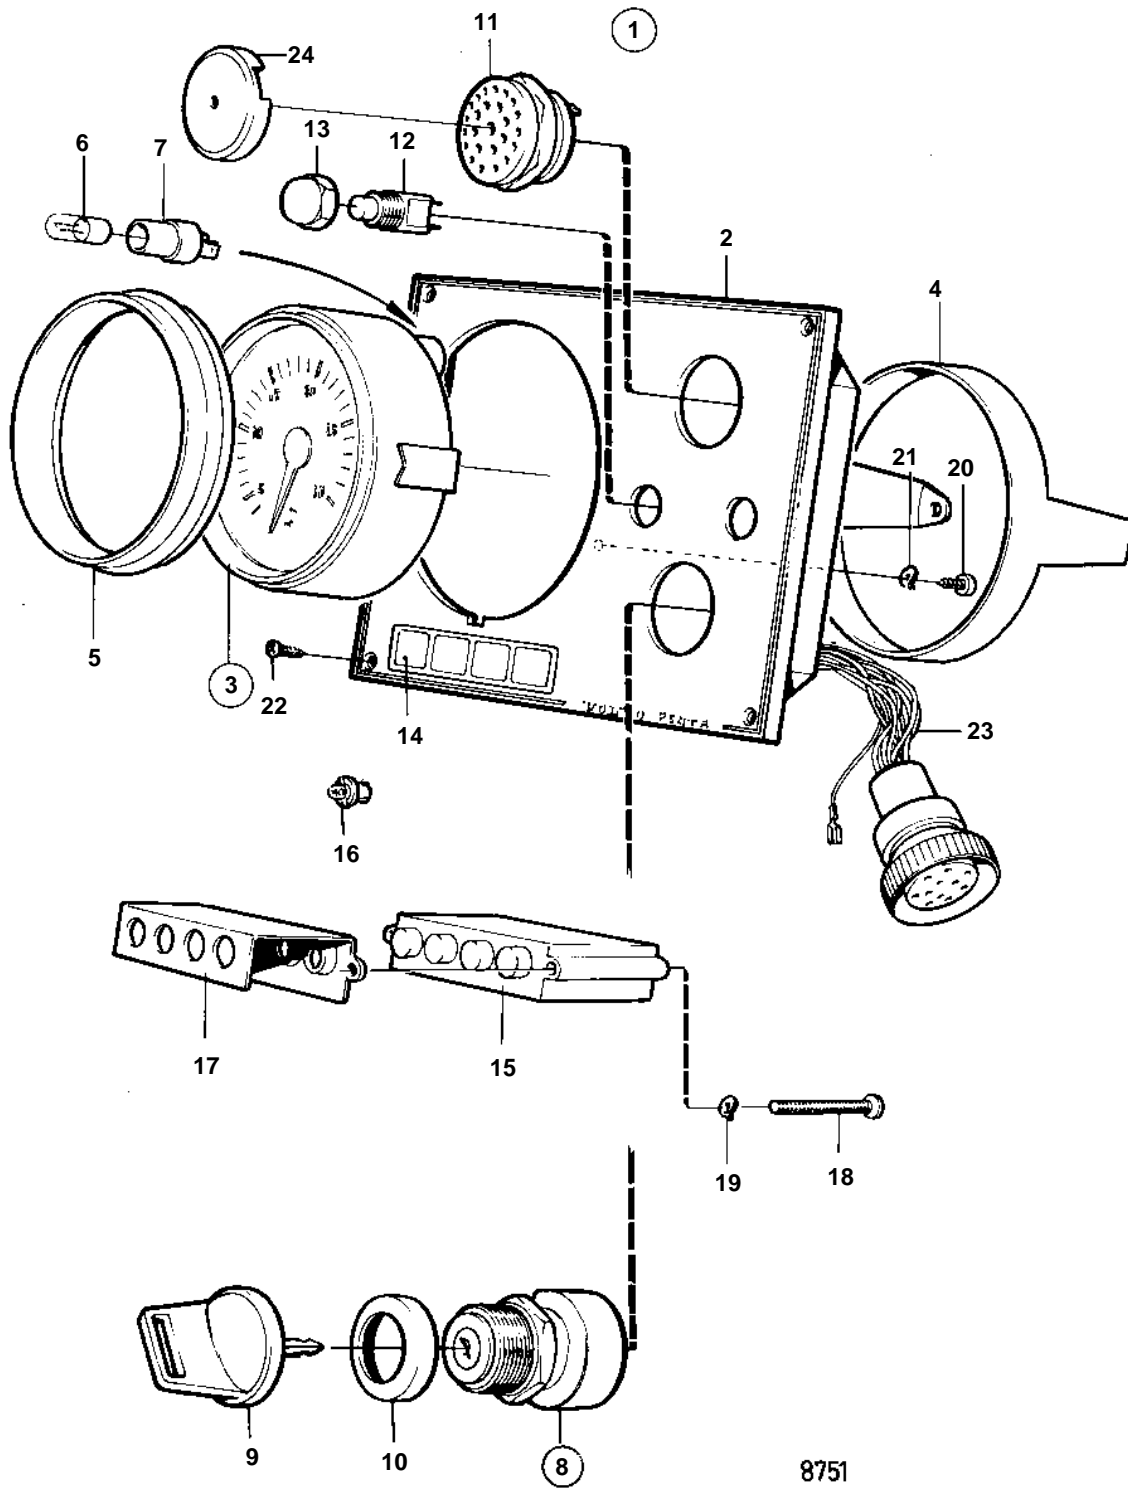

TMD100C

TMD100C

REF	PART NO.	QTY	DESCRIPTION	SEE SEC.	NOTES
1	847977	1	Instrument panel		REPL BY 849937. GOLD COLOURED DECOR STRIPE.
2	828583	1	· Instrument panel		REPL BY 860183. GOLD COLOURED DECOR STRIPE.
2	860183	1	· Instrument panel		
3	828600	1	· Tachometer		
4	828558	1	· · Attaching ring		
5	828559	1	· Front ring		REPL BY 858644
	858644	1	· Front ring		
6	182059	1	· Bulb		
7	808175	1	· Bulb socket		
8	828778	1	· Starter switch		REPL BY 864277
9	828676	2	· · Key		
10	1581184	1	· Round nut		
11	828587	1	· Buzzer		
12	828584	1	· Switch		ALARM
	828585	1	· Switch		LIGHTING
13	828586	2	· Button		
14	828560	1	· Sign		GOLD COLOURED DECOR STRIPE.
	858645	1	· Symbol strip		WHITE COLOURED DECOR STRIPE.
15	828605	1	· Circuit board		REPL BY 828783
16	828818	4	· Bulb		
	966327	4	· Lamp		
17	828784	1	· Reflector		
18	941615	2	· Screw		
19	941904	2	· Spring washer		
20	949947	1	· Screw		
21	941904	1	· Spring washer		
22	828647	4	· Screw		
23	828648	1	· Cable kit		
24		X	· CABLES AND TERMINALS	030-2225	