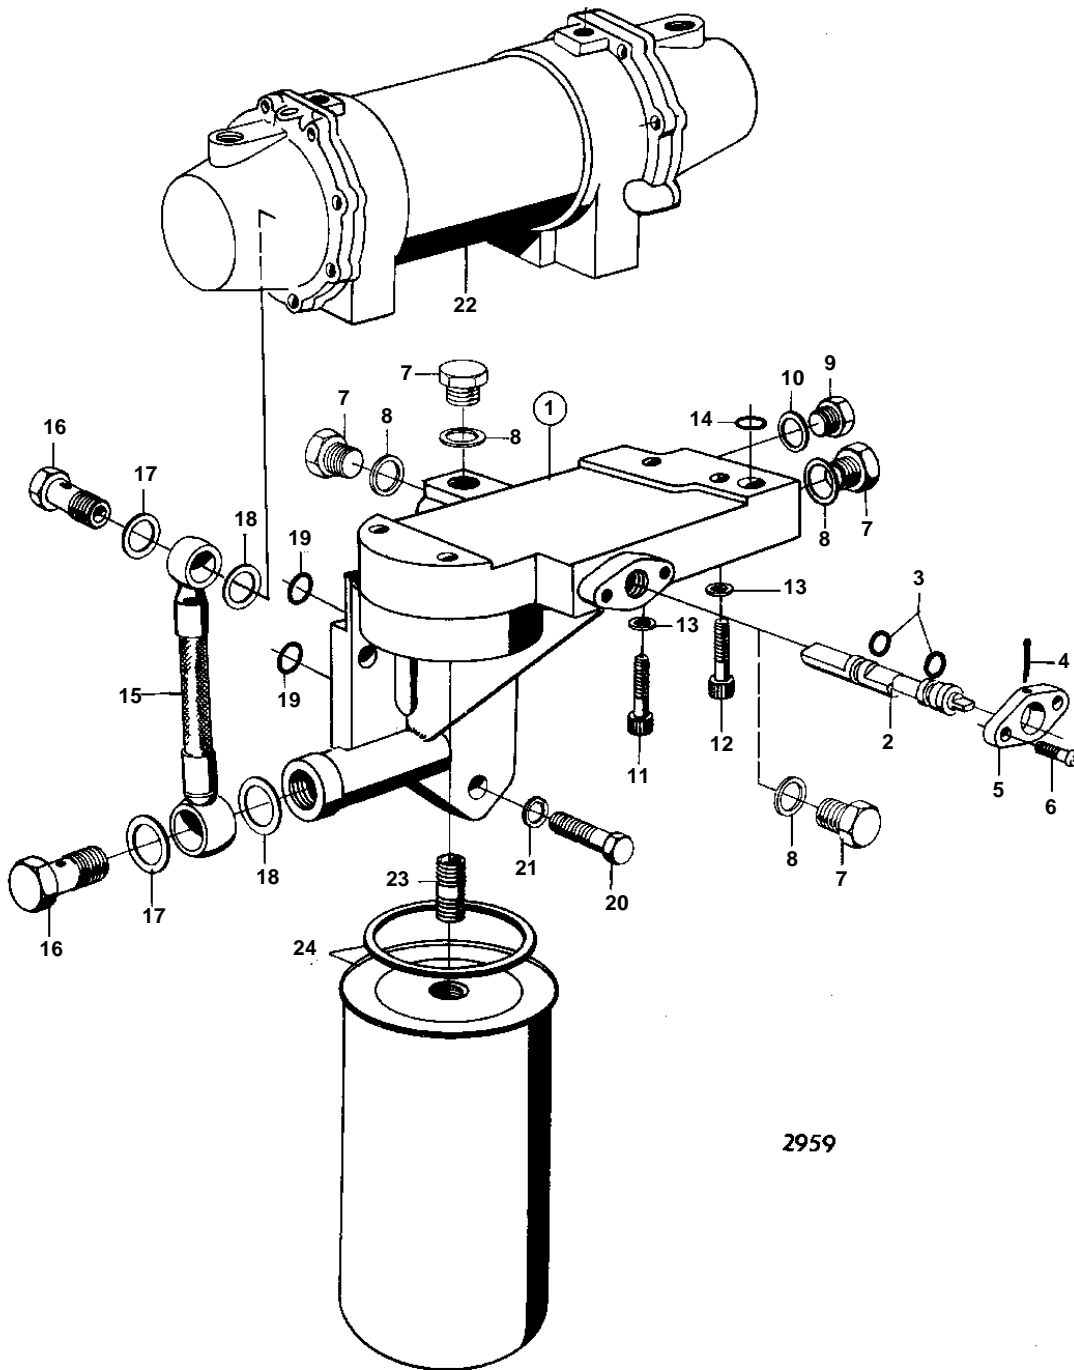

TD120AHC,TAD120AHC

2959

TD120AHC,TAD120AHC

REF	PART NO.	QTY	DESCRIPTION	NOTES
1	824187	1	Bracket	
	824199	1	Shift valve, BRACKET WITH SHIFTING VALVE	SEE GROUP 2B
2	824198	1	· Shift valve	EXCL. SPEC. 9882, 9961, 9982.
3	925057	2	· Rubber ring	IK EXCL. SPEC. 9882, 9961, 9982.
4	907861	1	· Cotter pin	EXCL. SPEC. 9882, 9961, 9982.
5	824195	1	· Flange	EXCL. SPEC. 9882, 9961, 9982.
6	950022	2	· Screw	EXCL. SPEC. 9882, 9961, 9982.
7	914392	3	Plug	EXCL. SPEC. 9882, 9961, 9982.
	914392	4	Plug	SPEC. 9882, 9961.
8	907135	3	Gasket	(18820). EXCL. SPEC. 9882, 9961, 9982.
	957184	4	Washer	SPEC. 9882, 9961.
9	914391	2	Plug	
10	18706	2	Gasket	
11	956571	3	Screw	SEE GROUP 2B
12	956572	1	Screw	SEE GROUP 2B
13	11992	4	Gasket	SEE GROUP 2B
14	960168	1	O-ring	SEE GROUP 2B
15	824193	1	Oil hose	
16	944213	2	Hollow screw	
17	957189	2	Gasket	
18	957189	2	Gasket	
19	925060	2	O-ring	IK
20	940162	3	Screw	
21	942336	3	Spring washer	
22			OIL COOLER	SEE GROUP 2B
23	423067	2	Nipple	
24	4785974	2	Oil filter	