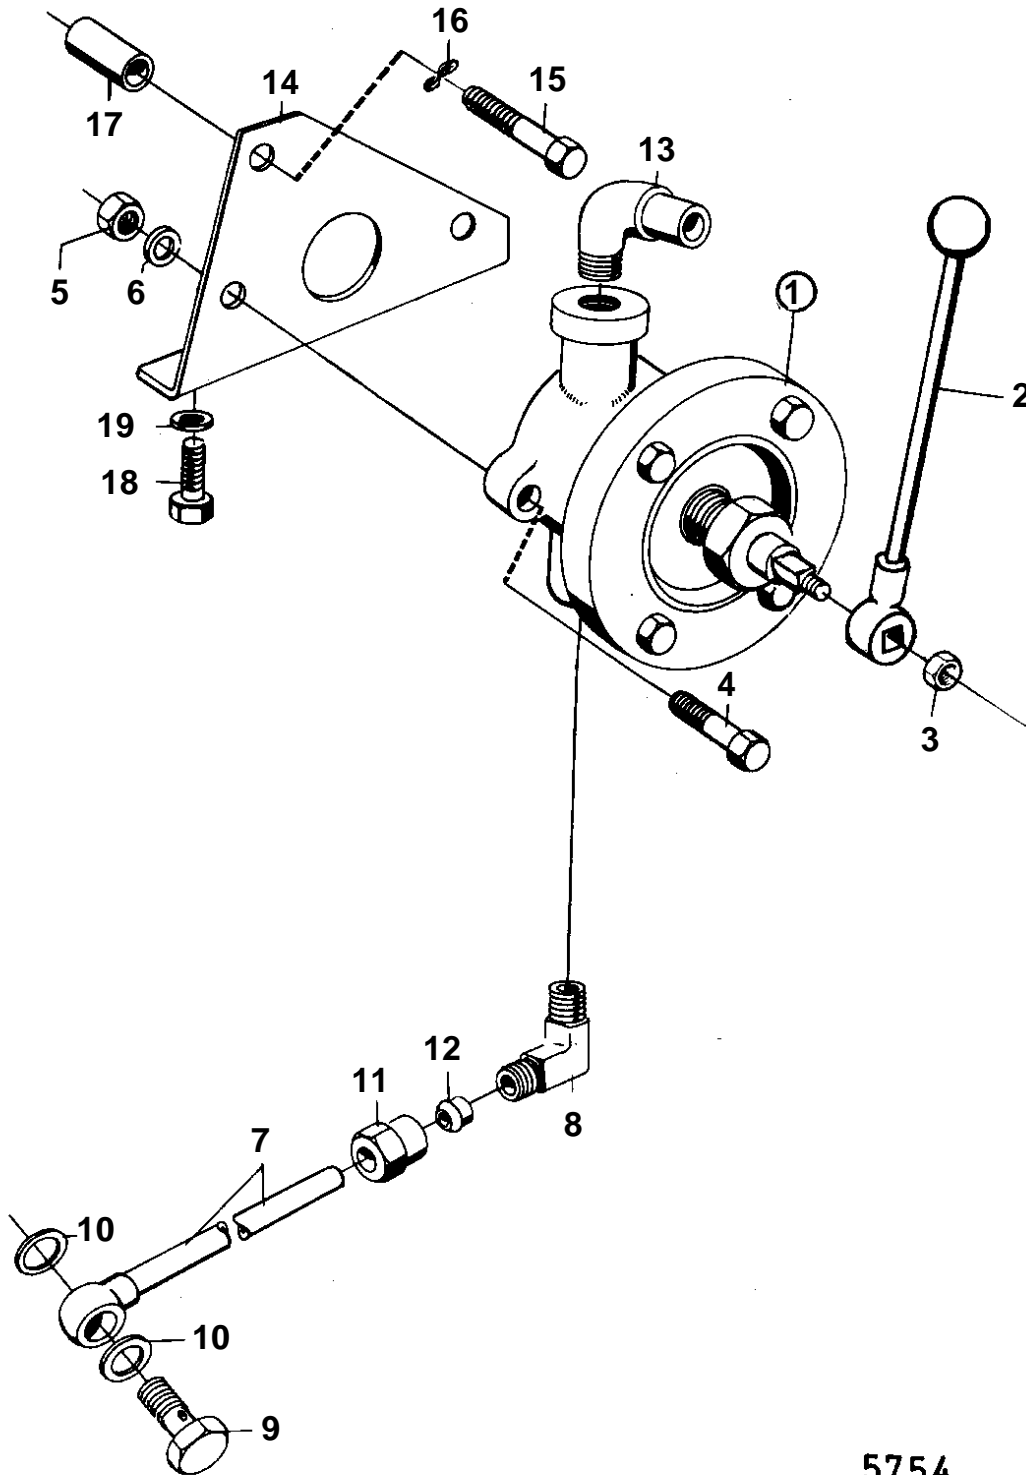

TD120ARC,TAD120BHC

5754

TD120ARC,TAD120BHC

REF	PART NO.	QTY	DESCRIPTION	NOTES
1	805999	1	Oil bilge pump	
2	821713	1	· Handle	
3	955827	1	· Nut	
4	955535	2	Screw	
5	955827	2	Nut	
6	942336	2	Spring washer	
7	836044	1	Tube	
8	941758	1	Elbow union	
9	26013	1	Hollow screw	
10	957181	2	Gasket	
11	941752	1	Nut	
12	941753	1	Ferrule	
13	803490	1	Hose attachment	
14	820582	1	Bracket	
15	955527	1	Screw	L = 57 MM
16	941907	1	Spring washer	
17	812942	1	Spacer sleeve	
18	940159	2	Screw	
19	941907	2	Spring washer	