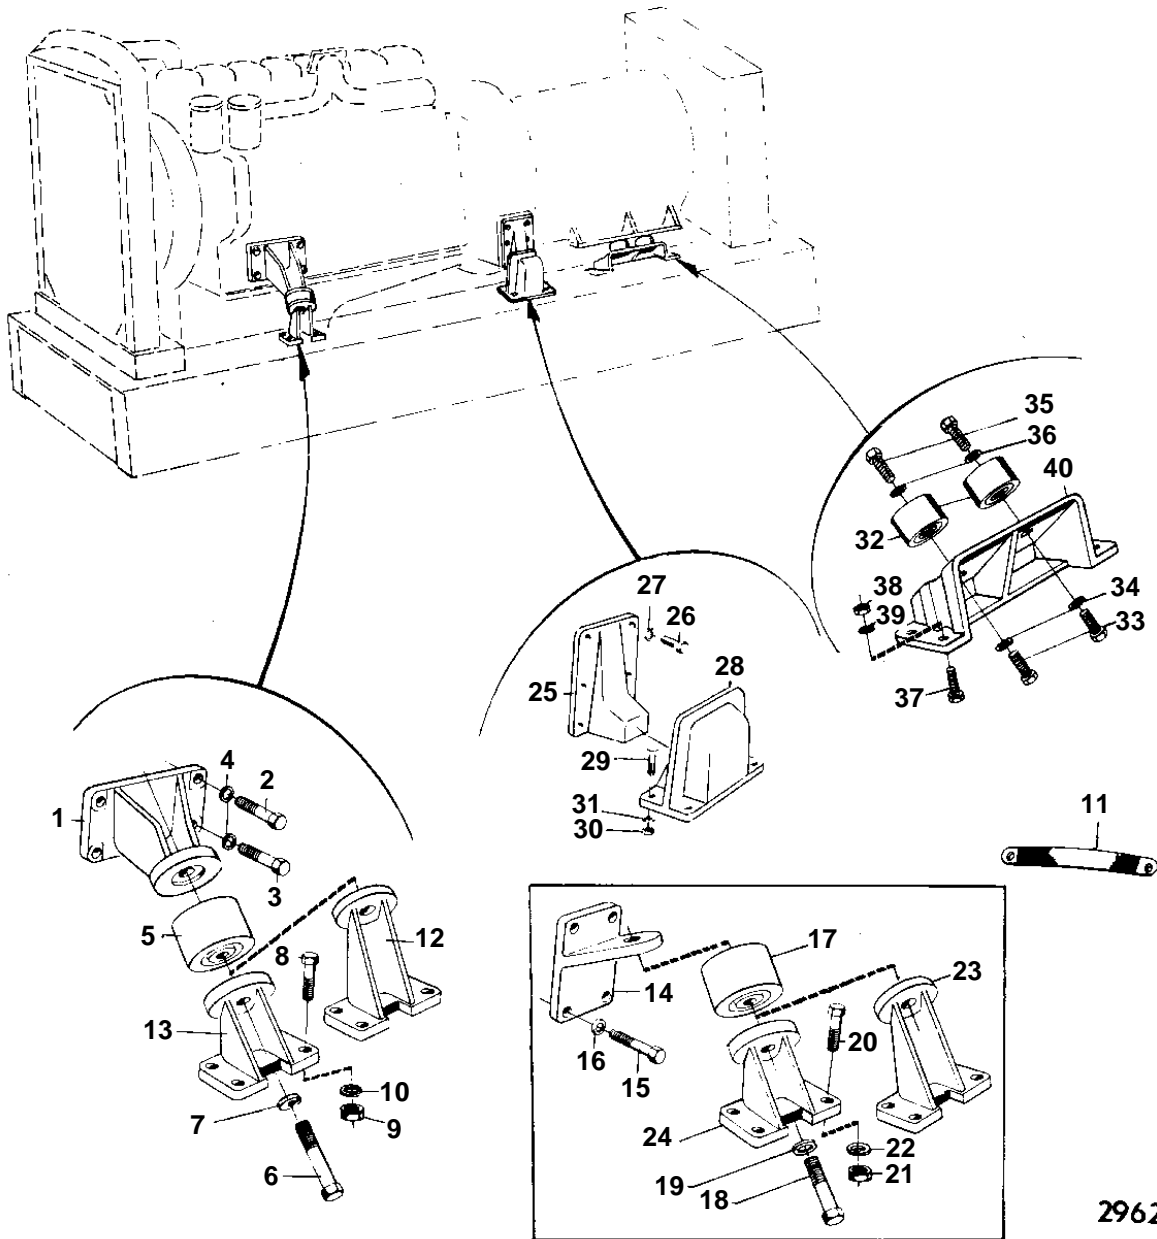

TD120AHC,TD120ARC,TAD120AHC,TAD120BHC

TD120AHC,TD120ARC,TAD120AHC,TAD120BHC

REF	PART NO.	QTY	DESCRIPTION	NOTES
1	820745	2	Bracket	
2	955578	4	Screw	
3	955578	4	Screw	
4	941911	8	Spring washer	
5	899734	2	Rubber cushion	
6	955338	4	Screw	
7	940280	4	Spring washer	
8	955562	8	Screw	
9	940176	8	Nut	
10	940280	8	Spring washer	
11	11411	1	Ground cable	
12	820822	2	Bracket	H = 297 MM
13	820744	2	Bracket	H = 262 MM
14	820742	2	Bracket	
15	955561	8	Screw	
16	940280	8	Spring washer	
17	899734	2	Rubber cushion	
18	955338	4	Screw	
19	940280	4	Spring washer	
20	955562	8	Screw	
21	940176	8	Nut	
22	940280	8	Spring washer	
23	820822	2	Bracket	H = 297 MM
24	820744	2	Bracket	H = 262 MM
25	899144	2	Bracket	
26	955561	12	Screw	
27	940280	12	Spring washer	
28	899145	2	Bracket	H = 125 MM
	817954	2	Bracket	H = 160 MM
29	955535	8	Screw	ALT
30	955827	8	Nut	ALT
31	942336	8	Spring washer	ALT
32	899734	4	Rubber cushion	
33	955539	4	Screw	
34	940280	4	Spring washer	
35	955338	4	Screw	
36	940280	4	Spring washer	
37	955562	8	Screw	
38	940176	8	Nut	
39	940280	8	Spring washer	
40	820821	2	Bracket	