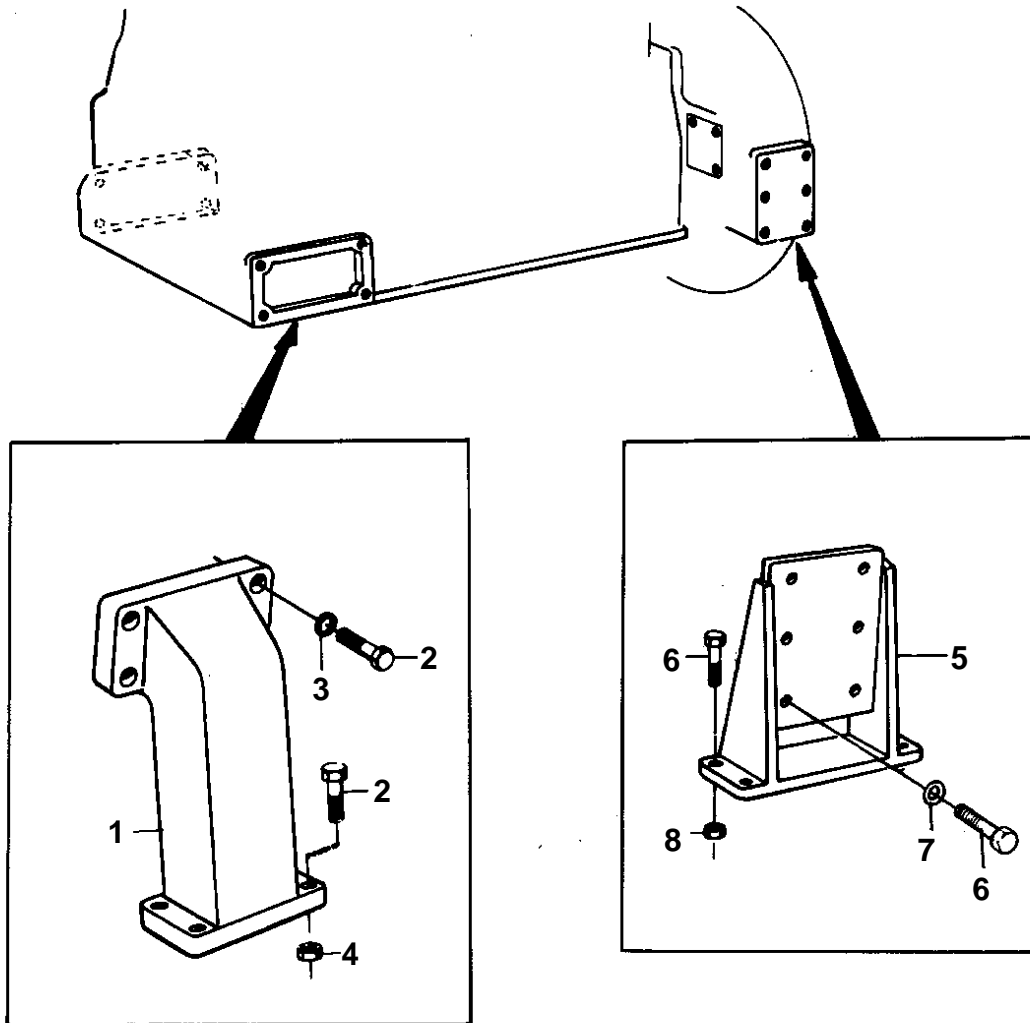

TD120AHC,TD120ARC,TAD120AHC,TAD120BHC

5759

TD120AHC,TD120ARC,TAD120AHC,TAD120BHC

REF	PART NO.	QTY	DESCRIPTION	NOTES
1	823534	2	Bracket	
2	955580	8	Screw	L = 57 MM
	955565	8	Screw	L = 57 MM
3	941911	8	Spring washer	
4	950356	8	Lock nut	
5	843070	2	Bracket	
6	955562	8	Screw	L = 32 MM
7	940280	12	Spring washer	
8	950356	8	Lock nut	