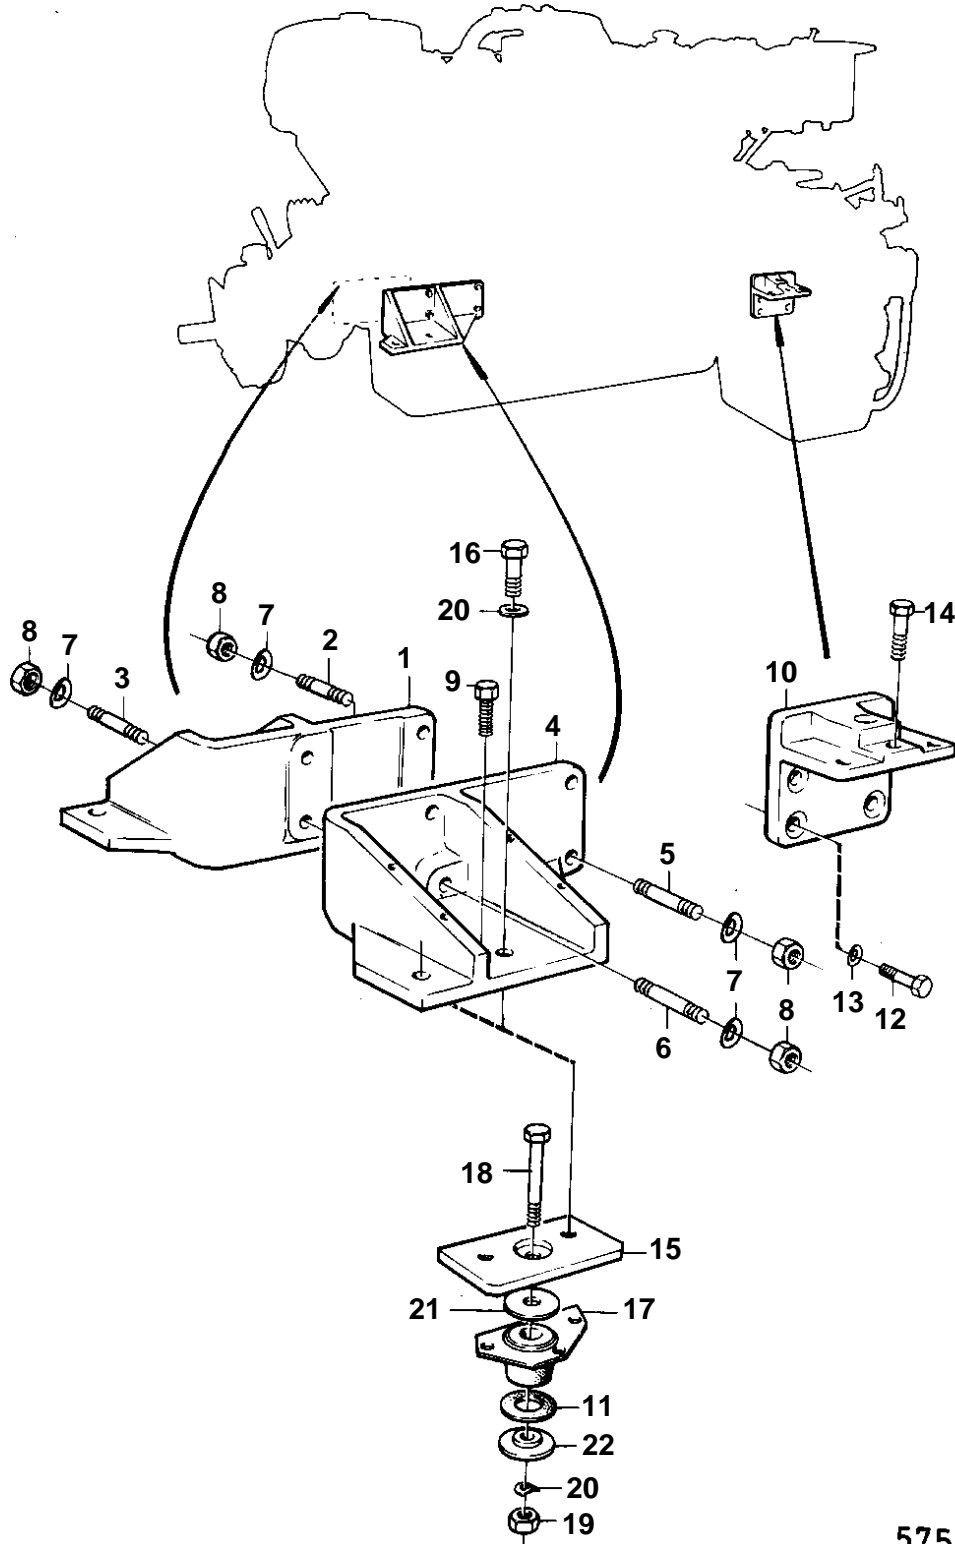

TD120AHC,TAD120AHC,TAD120BHC

5758

TD120AHC,TAD120AHC,TAD120BHC

REF	PART NO.	QTY	DESCRIPTION	NOTES
1	820633	1	Bracket	
2	953351	3	Stud	L = 70 MM
3	953346	1	Stud	L = 55 MM
4	823584	1	Bracket	P
5	953346	1	Stud	L = 55 MM
6	953351	3	Stud	L = 70 MM
7	941911	8	Spring washer	
8	955828	8	Nut	
9	955561	2	Screw	
10	821685	2	Engine bracket	
11	836963	4	Rubber washer	
12	960737	8	Screw	
13	940280	8	Spring washer	
14	955591	2	Screw	
15	824374	4	Intermediate plate	
16	955589	8	Screw	
17	836961	4	Rubber element	
18	959827	4	Screw	
19	955829	4	Nut	
20	941912	12	Spring washer	
21	836325	4	Washer	
22	836962	4	Washer	
23	836963	4	Rubber washer	