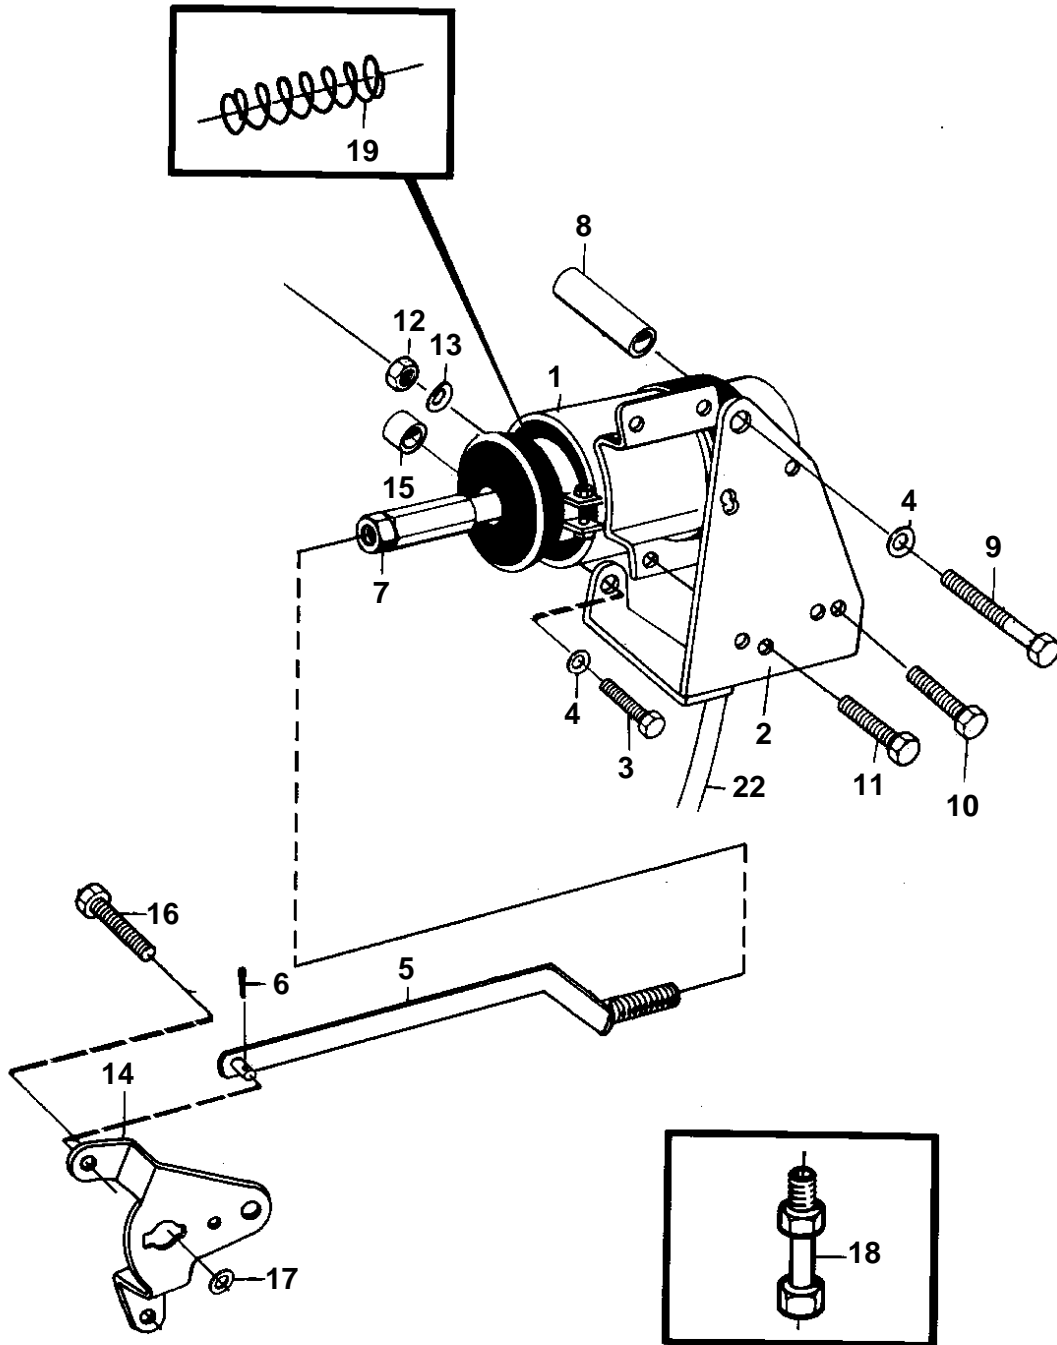

TD120AHC,TD120ARC,TAD120AHC,TAD120BHC

5781

TD120AHC, TD120ARC, TAD120AHC, TAD120BHC

REF	PART NO.	QTY	DESCRIPTION	NOTES
1	881532	1	Stop solenoid	24V
2	822649	1	Bracket	
3	940115	1	Screw	
4	942336	2	Spring washer	
5	845444	1	Pull rod	
6	907824	1	Cotter pin	
7	955827	1	Nut	
8	822779	1	Spacer sleeve	
9	955541	1	Screw	
10	940100	3	Screw	
11	955513	1	Screw	
12	955825	4	Nut	
13	941906	4	Spring washer	
14	821134	1	Lever	SEE GROUP 2C
15	823575	1	Spacer sleeve	
16	955270	1	Screw	
17	941906	1	Spring washer	
18	881191	1	Cable union	EARLY TYPE
19	843401	1	Return spring	