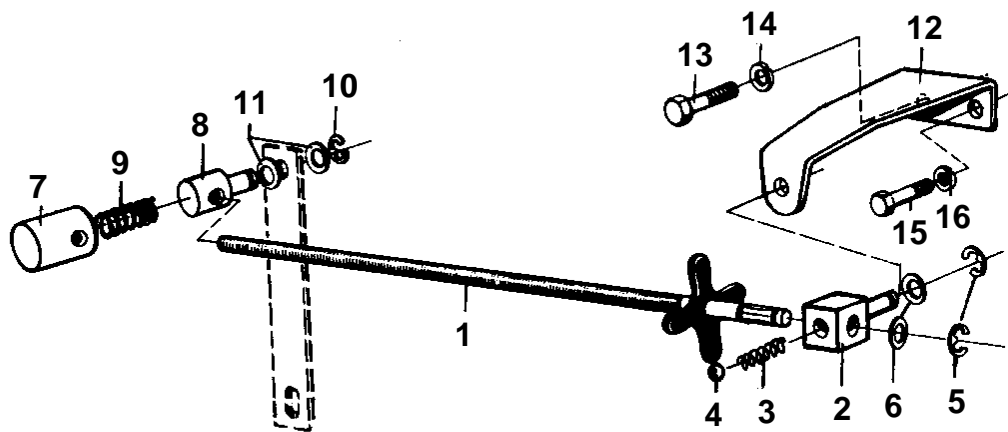

TD120AHC,TD120ARC,TAD120AHC,TAD120BHC

2960

TD120AHC,TD120ARC,TAD120AHC,TAD120BHC

REF	PART NO.	QTY	DESCRIPTION
1	820989	1	Control rod
2	899543	1	Cube
3	88333	1	Spring
4	26694	1	Ball
5	951670	3	Retaining ring
6	941907	4	Spring washer
7	822488	1	Control sleeve
8	822487	1	Piston
9	836791	1	Spring
10	951668	1	Lock ring
11	191150	2	Washer
12	823276	1	Bracket
13	955534	1	Screw
14	942336	1	Spring washer
15	955534	1	Screw
16	942336	1	Spring washer