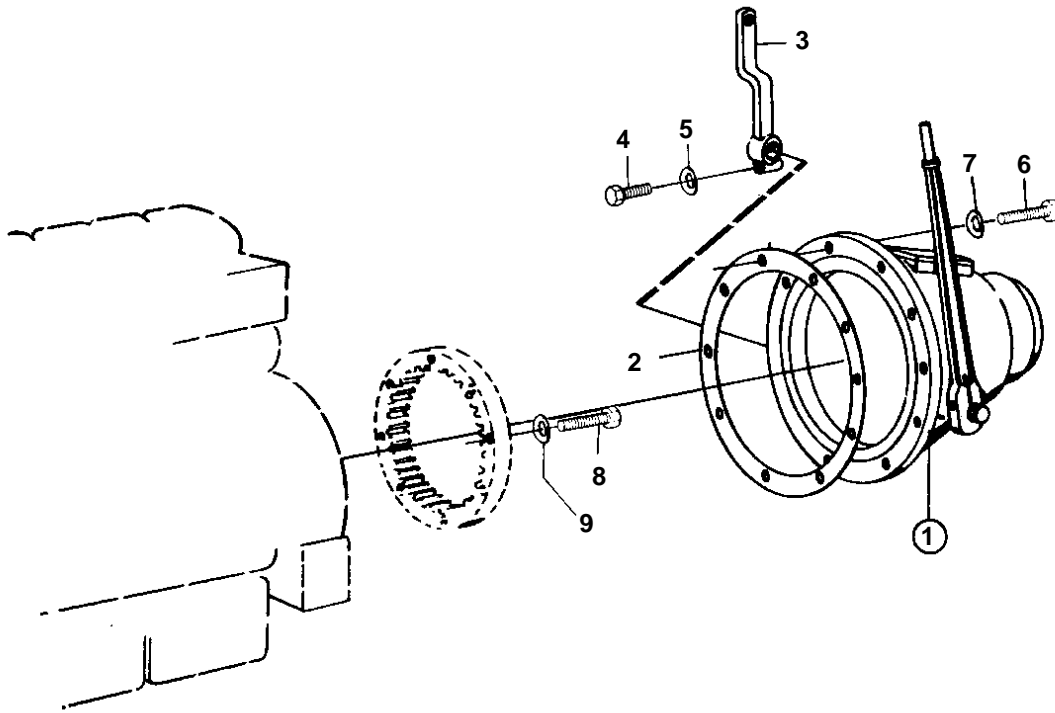

TD120AHC,TD120ARC,TAD120AHC,TAD120BHC

5730

TD120AHC,TD120ARC,TAD120AHC,TAD120BHC

REF	PART NO.	QTY	DESCRIPTION	NOTES
1	821366	1	Clutch	
			COMPS SEE GRP. 4D	SP = 214-P1 SPEC.31608
			COMPONENTS	
2	800314	1	Gasket	
3	31143	1	Lever	
4	959644	1	Screw	
5	941908	1	Spring washer	
6	940160	12	Screw	
7	941909	12	Spring washer	
8	955562	8	Screw	
9	940280	8	Spring washer	