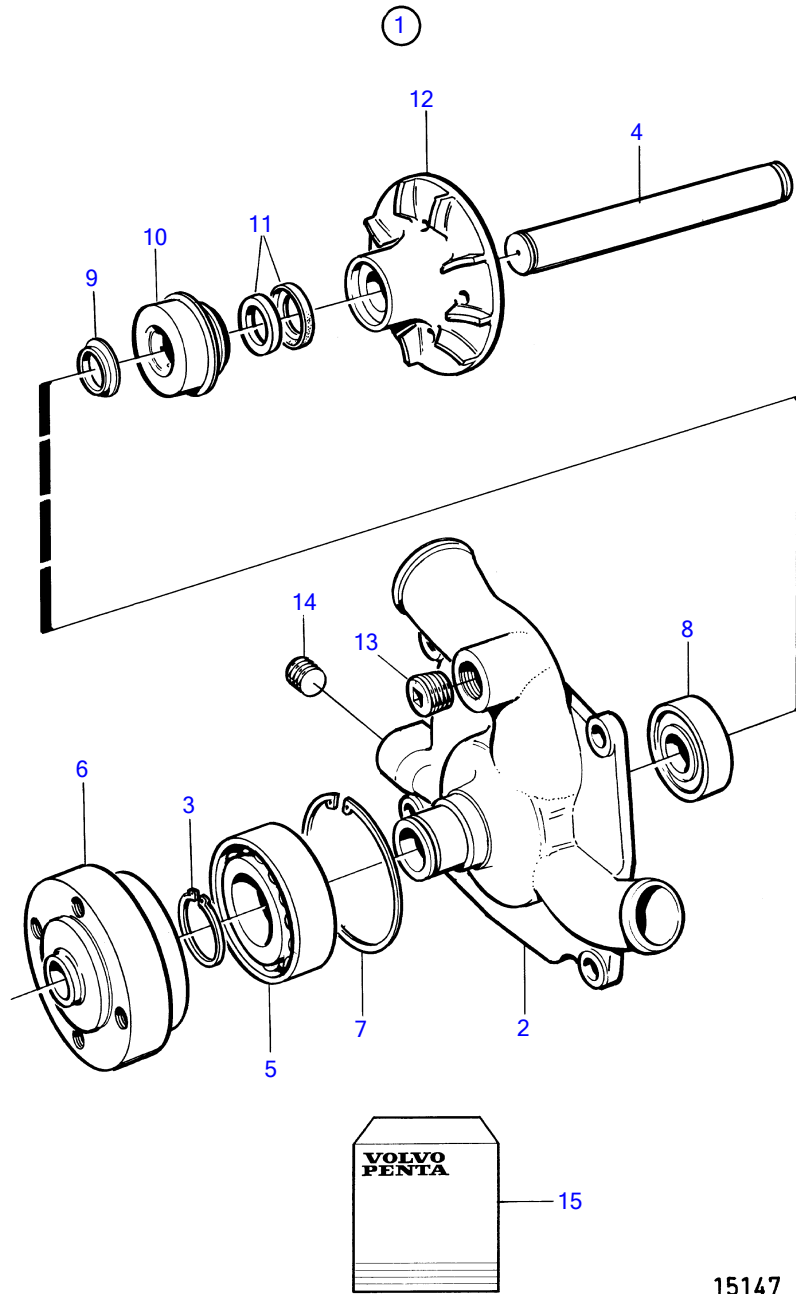

TAMD74A-A, TAMD74A-B, TAMD74C-A, TAMD74C-B, TAMD74L-A, TAMD74L-B, TAMD74P-A, TAMD74P-B

15147

TAMD74A-A, TAMD74A-B, TAMD74C-A, TAMD74C-B, TAMD74L-A, TAMD74L-B, TAMD74P-A, TAMD74P-B

REF	PART NO.	QTY	DESCRIPTION	NOTES
1	3826153	1	Water pump	Repl by 3836405
2		1	• Housing	
3	914462	1	• Snap ring	Included in overhaul kit.
4		1	• Shaft	Included in overhaul kit.
5	181538	1	• Ball bearing	Included in overhaul kit.
6	866189	1	• Hub	
7	914533	1	• Snap ring	Included in overhaul kit.
8	1660609	1	• Ball bearing	Included in overhaul kit.
	1676432	1	• Sealing ring	Included in overhaul kit.
9		1	• Deflector	
10	1676432	1	• Sealing ring	
11		1	• Wear ring	
12		1	• Impeller	Included in overhaul kit.
13	479977	1	• Plug	
14	968145	1	• Plug	
15	876840	1	Overhaul kit	See group 99