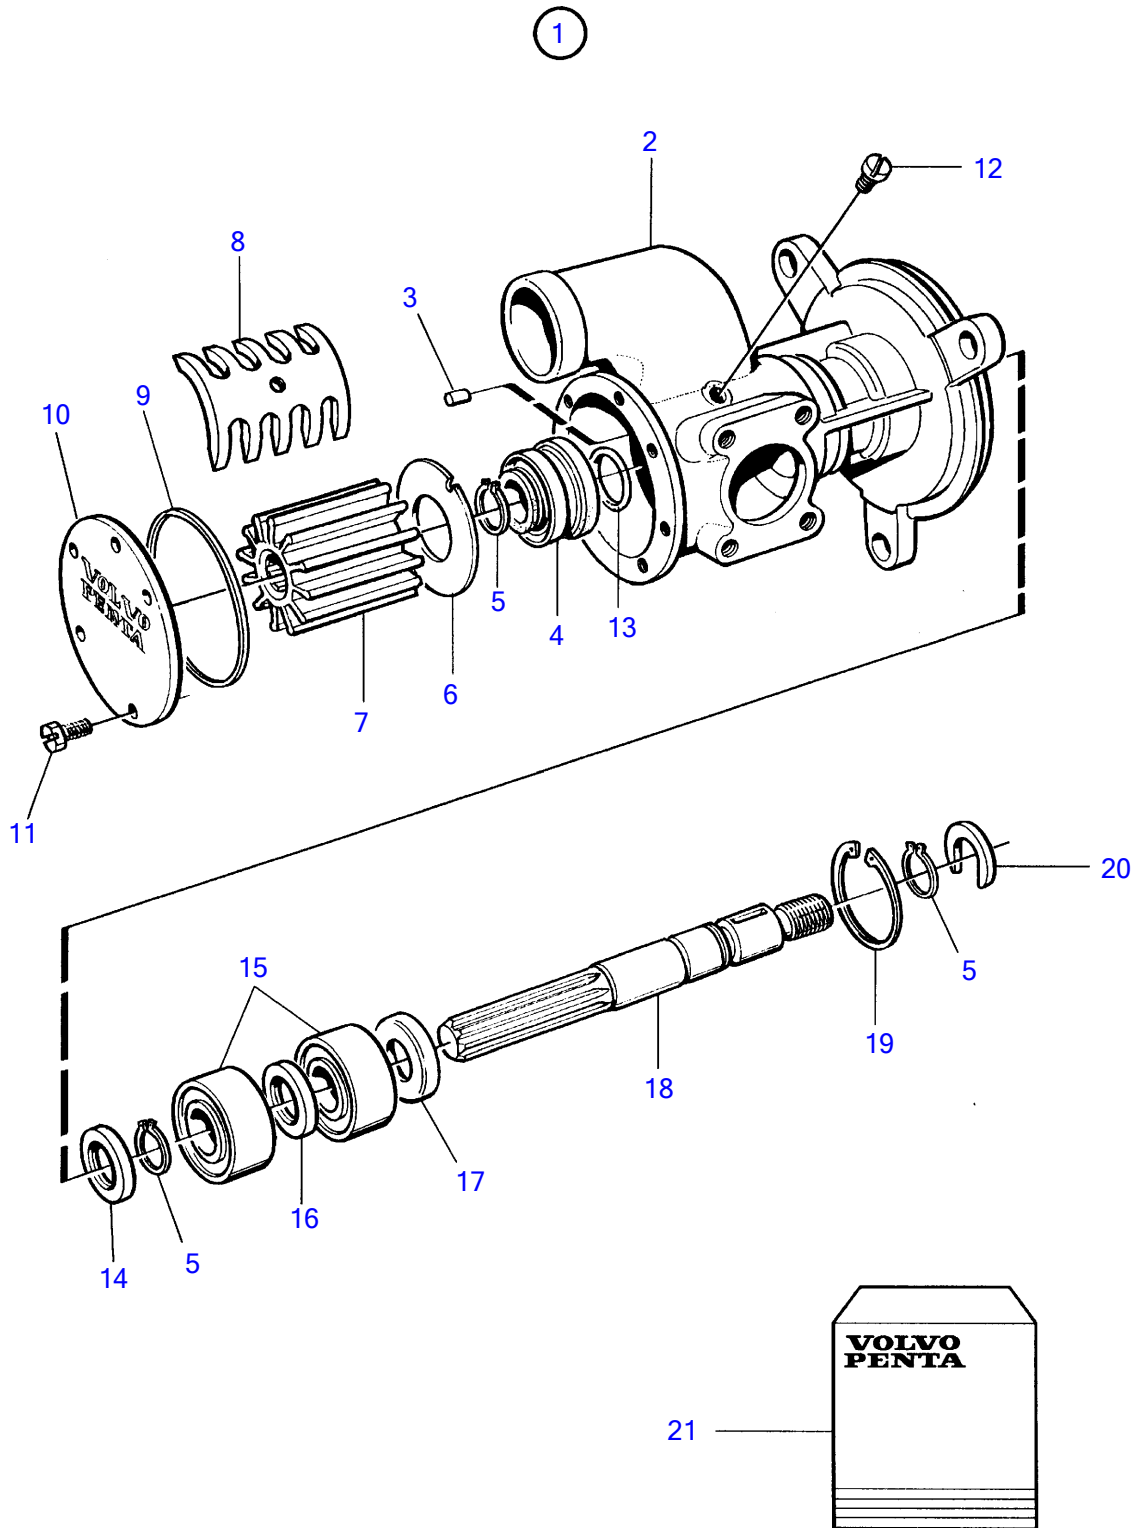

TAMD74A, TAMD74A-A, TAMD74A-B, TAMD74C-A, TAMD74C-B, TAMD74L-A, TAMD74L-B, TAMD74P-A, TAMD74P-B, TAMD75P-A

TAMD74A, TAMD74A-A, TAMD74A-B, TAMD74C-A, TAMD74C-B, TAMD74L-A, TAMD74L-B, TAMD74P-A, TAMD74P-B, TAMD75P-A

REF	PART NO.	QTY	DESCRIPTION	NOTES
1	3826296	1	Sea water pump	Repl by 3830699
2		1	• Pump housing	
3	826229	1	• Locking pin	
4	864649	1	• Sealing	
5	943468	3	• Snap ring	
6	826230	1	• Wear washer	
7		1	• Impeller	
8	849321	1	• Cam	
9	3826725	1	• O-ring	
10	3826690	1	• Cardboard tube	
11	963554	5	• Hexagon screw	
12	825730	1	• Screw	
13	864648	1	• O-ring	
14	3826727	1	• Sealing ring	
15	11023	2	• Ball bearing	(864646)
16		1	• Spacer	
17	3825110	1	• Lock ring	
18	3826689	1	• Shaft	
19	914533	1	• Snap ring	
20	3825109	1	• Collar	
21	877066	1	Impeller kit	
	877350	1	Repair kit	(877065)