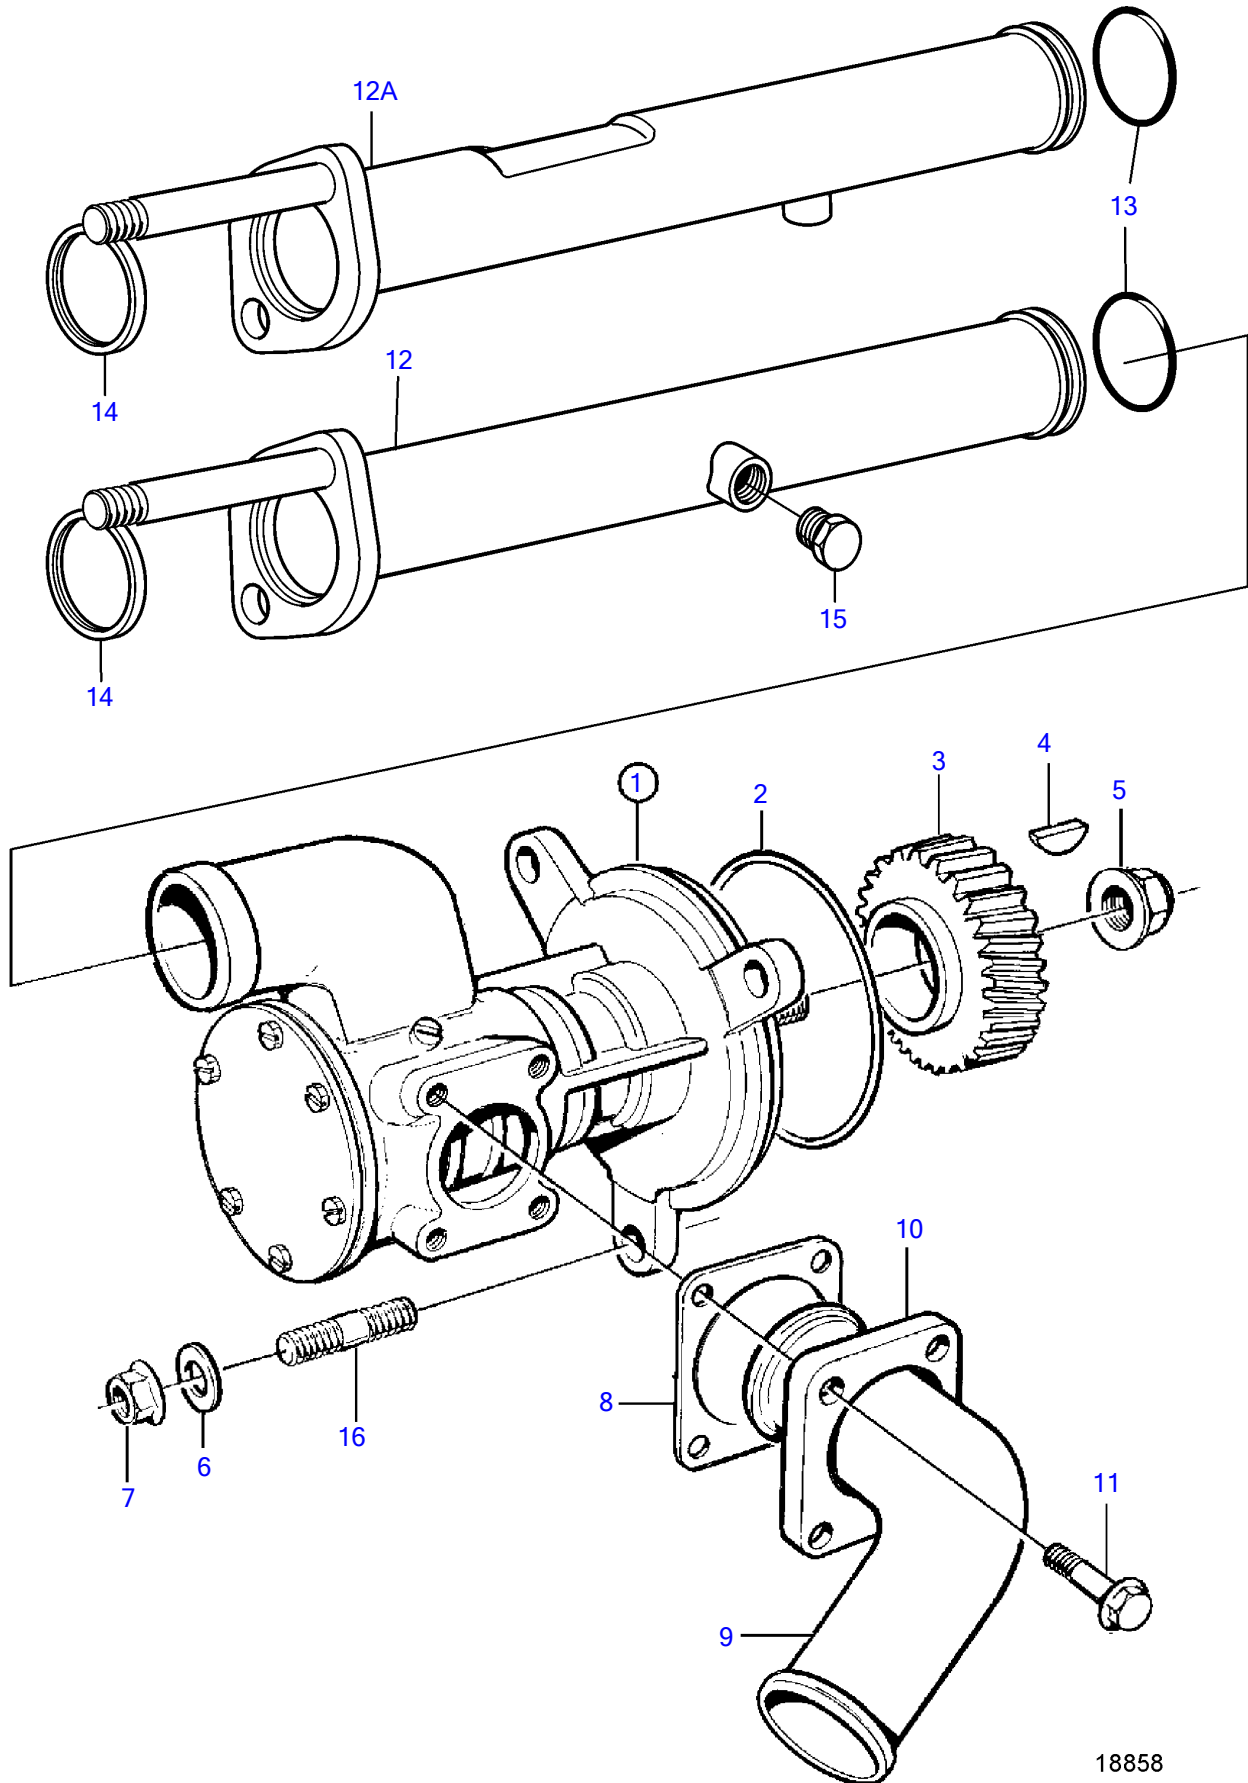

TAMD74C-A, TAMD74L-A, TAMD74P-A, TAMD74P-B, TAMD75P-A

18858

TAMD74C-A, TAMD74L-A, TAMD74P-A, TAMD74P-B, TAMD75P-A

REF	PART NO.	QTY	DESCRIPTION	SEE SEC.	NOTES
1	3826296	1	Sea water pump		Repl by sea water pump 3830699, gear 3830482 and flange lock nut 971099.
			.		
			.	3576	
			.		
			.	3576	
2	975610	1	O-ring		
3	423087	1	Gear		For 3826296
			• Bulletin 45-01	45-01-EN	Timing Gears, 71, 100, 121
4	942406	1	Woodruff key		
5	947855	1	Flange lock nut		
6	941911	3	Spring washer		
7	971073	3	Hexagon nut		
8	3888837	1	Gasket		(862592)
9	848596	1	Hose attachment		
10	842029	1	Flange		
11	946441	4	Flange screw		
12	3826297	1	Tube, charge air cooler	4473	
13	863231	1	Sealing ring		
14	864491	1	Gasket		
15	981749	1	Plug		
16	967951	3	Stud		