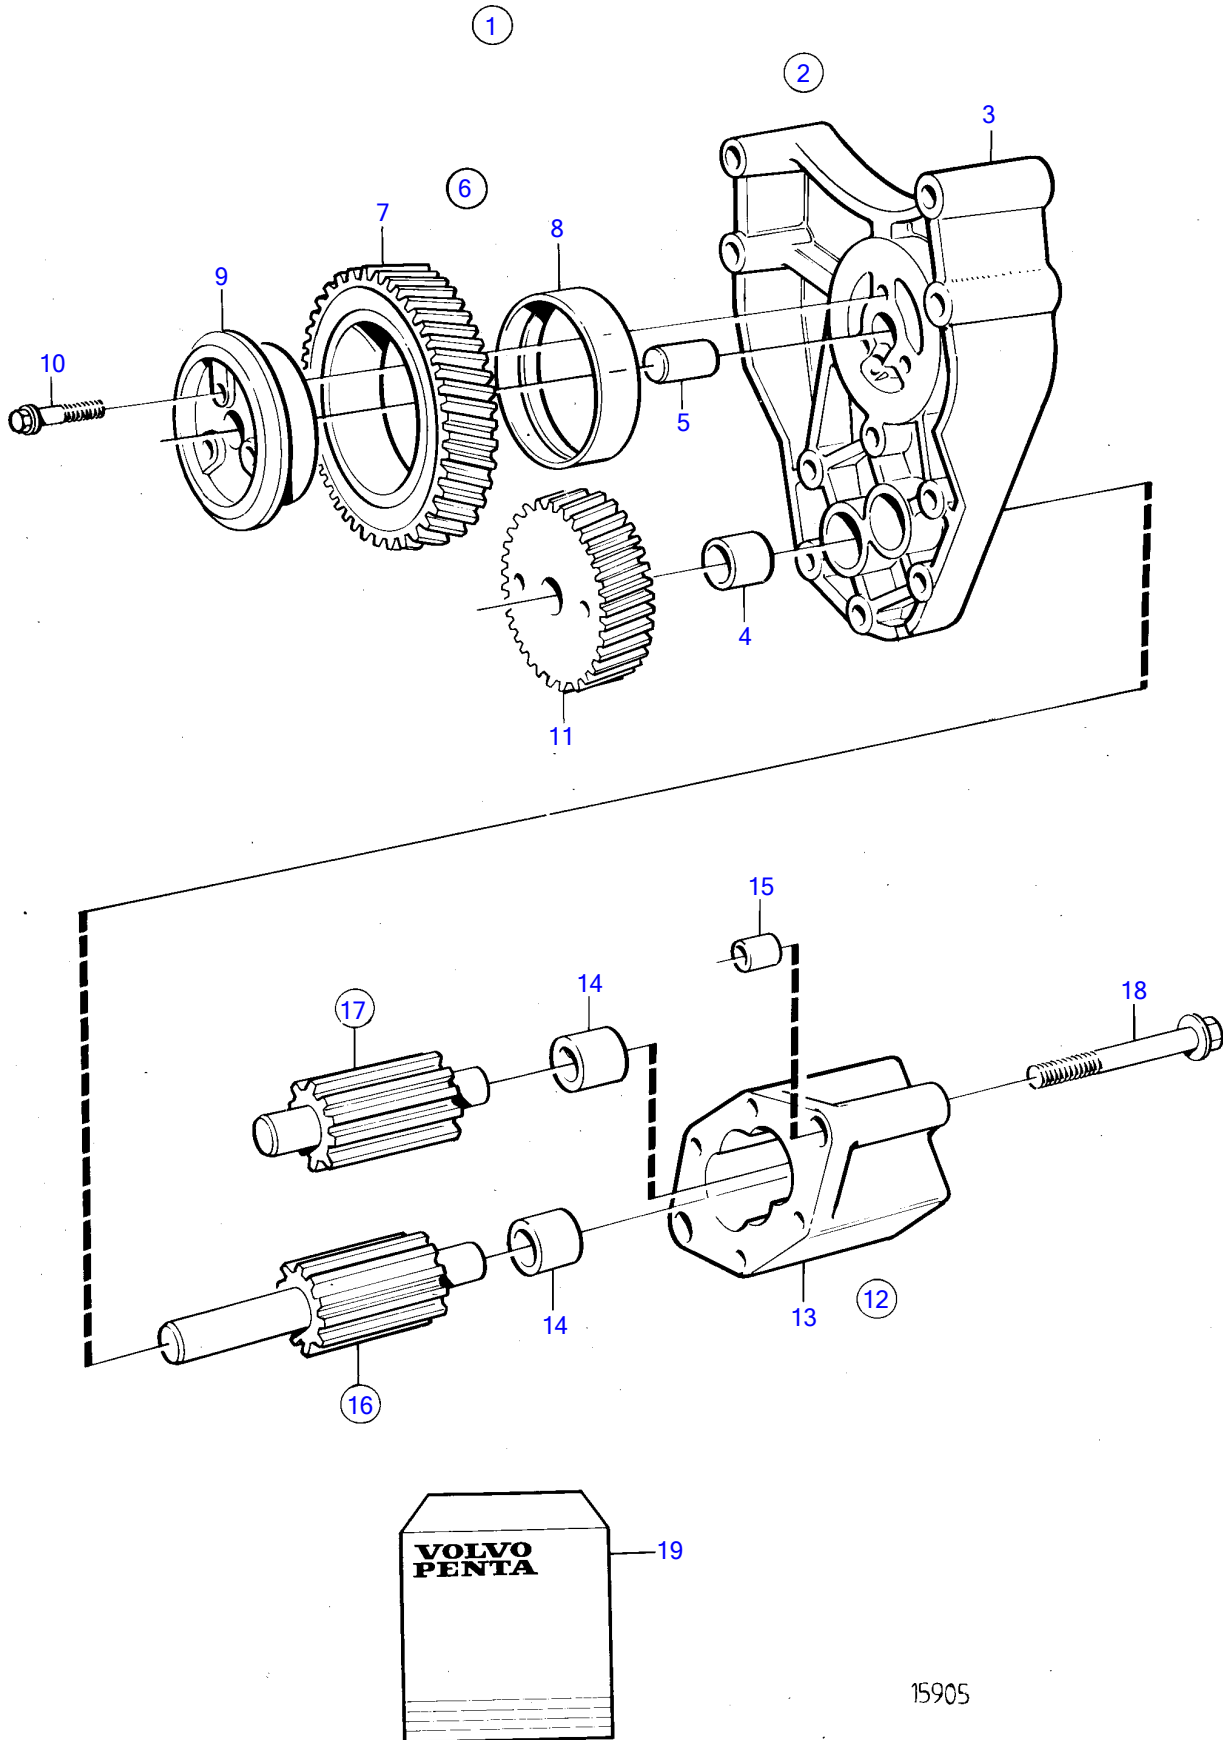

TAMD74A, TAMD74A-A, TAMD74A-B, TAMD74C-A, TAMD74C-B, TAMD74L-A, TAMD74L-B, TAMD74P-A, TAMD74P-B, TAMD75P-A

TAMD74A, TAMD74A-A, TAMD74A-B, TAMD74C-A, TAMD74C-B, TAMD74L-A, TAMD74L-B, TAMD74P-A, TAMD74P-B, TAMD75P-A

REF	PART NO.	QTY	DESCRIPTION	NOTES
1	864760	1	Oil pump	
2	471571	1	• Bracket	
3		1	• • Bracket	
4	470347	2	• • • Bushing	Included in overhaul kit.
5	191171	1	• • Pin	
6	471942	1	• Idler gear	
7		1	• • Idler gear	
8		1	• • Bushing	
9	420048	1	• Bearing sleeve	
10	471586	1	• Screw	
11	471941	1	• Gear	
12	(470344)	1	• Oil pump housing	Obsolete part
13		1	• • Housing	
14	470347	2	• • • Bushing	Included in overhaul kit.
15	401146	2	• • Guide sleeve	
16		1	• Shaft,with gear	Included in overhaul kit.
17		1	• Shaft,with gear	Included in overhaul kit.
18	965183	2	• Flange screw	L=90mm
19	276156	1	Overhaul kit	See group 99