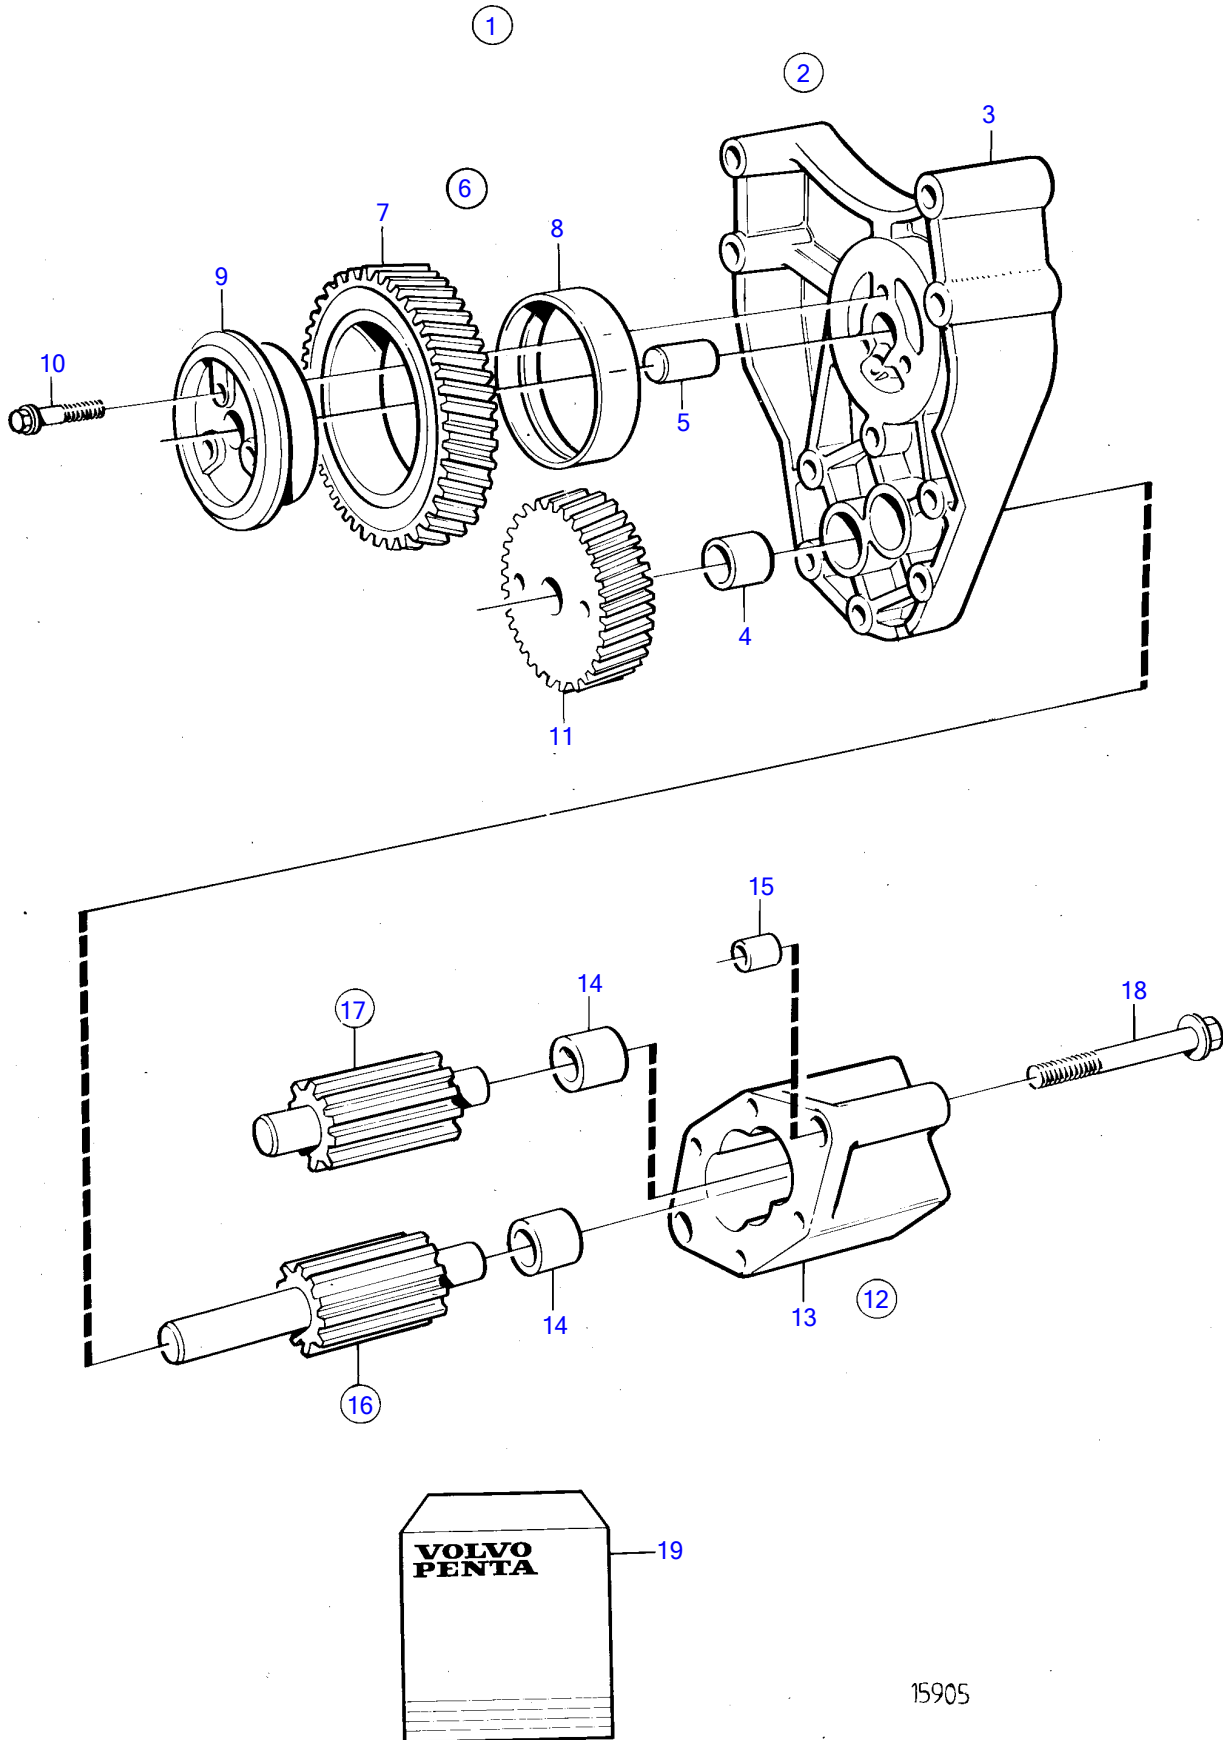

TAMD74A, TAMD74A-A, TAMD74A-B, TAMD74C-A, TAMD74C-B, TAMD74L-A, TAMD74L-B, TAMD74P-A, TAMD74P-B, TAMD75P-A

TAMD74A, TAMD74A-A, TAMD74A-B, TAMD74C-A, TAMD74C-B, TAMD74L-A, TAMD74L-B, TAMD74P-A, TAMD74P-B, TAMD75P-A

REF	PART NO.	QTY	DESCRIPTION	NOTES
1	477547	1	Oil pump	
2	471571	1	• Bracket	
3		1	• • Bracket	
4	470347	2	• • • Bushing	Included in overhaul kit.
5	191171	1	• • Pin	
6	471942	1	• Idler gear	
7		1	• • Idler gear	
8		1	• • Bushing	
9	420048	1	• Bearing sleeve	
10	471586	1	• Screw	
11	471941	1	• Gear	
12		1	• Housing	
13		1	• • Housing	
14	470347	2	• • • Bushing	Included in overhaul kit.
15	401146	2	• • Guide sleeve	
16		1	• Shaft,with gear	Included in overhaul kit.
17		1	• Shaft,with gear	Included in overhaul kit.
18	965218	2	• Flange screw	L=75mm
19	276152	1	Overhaul kit	See group 99