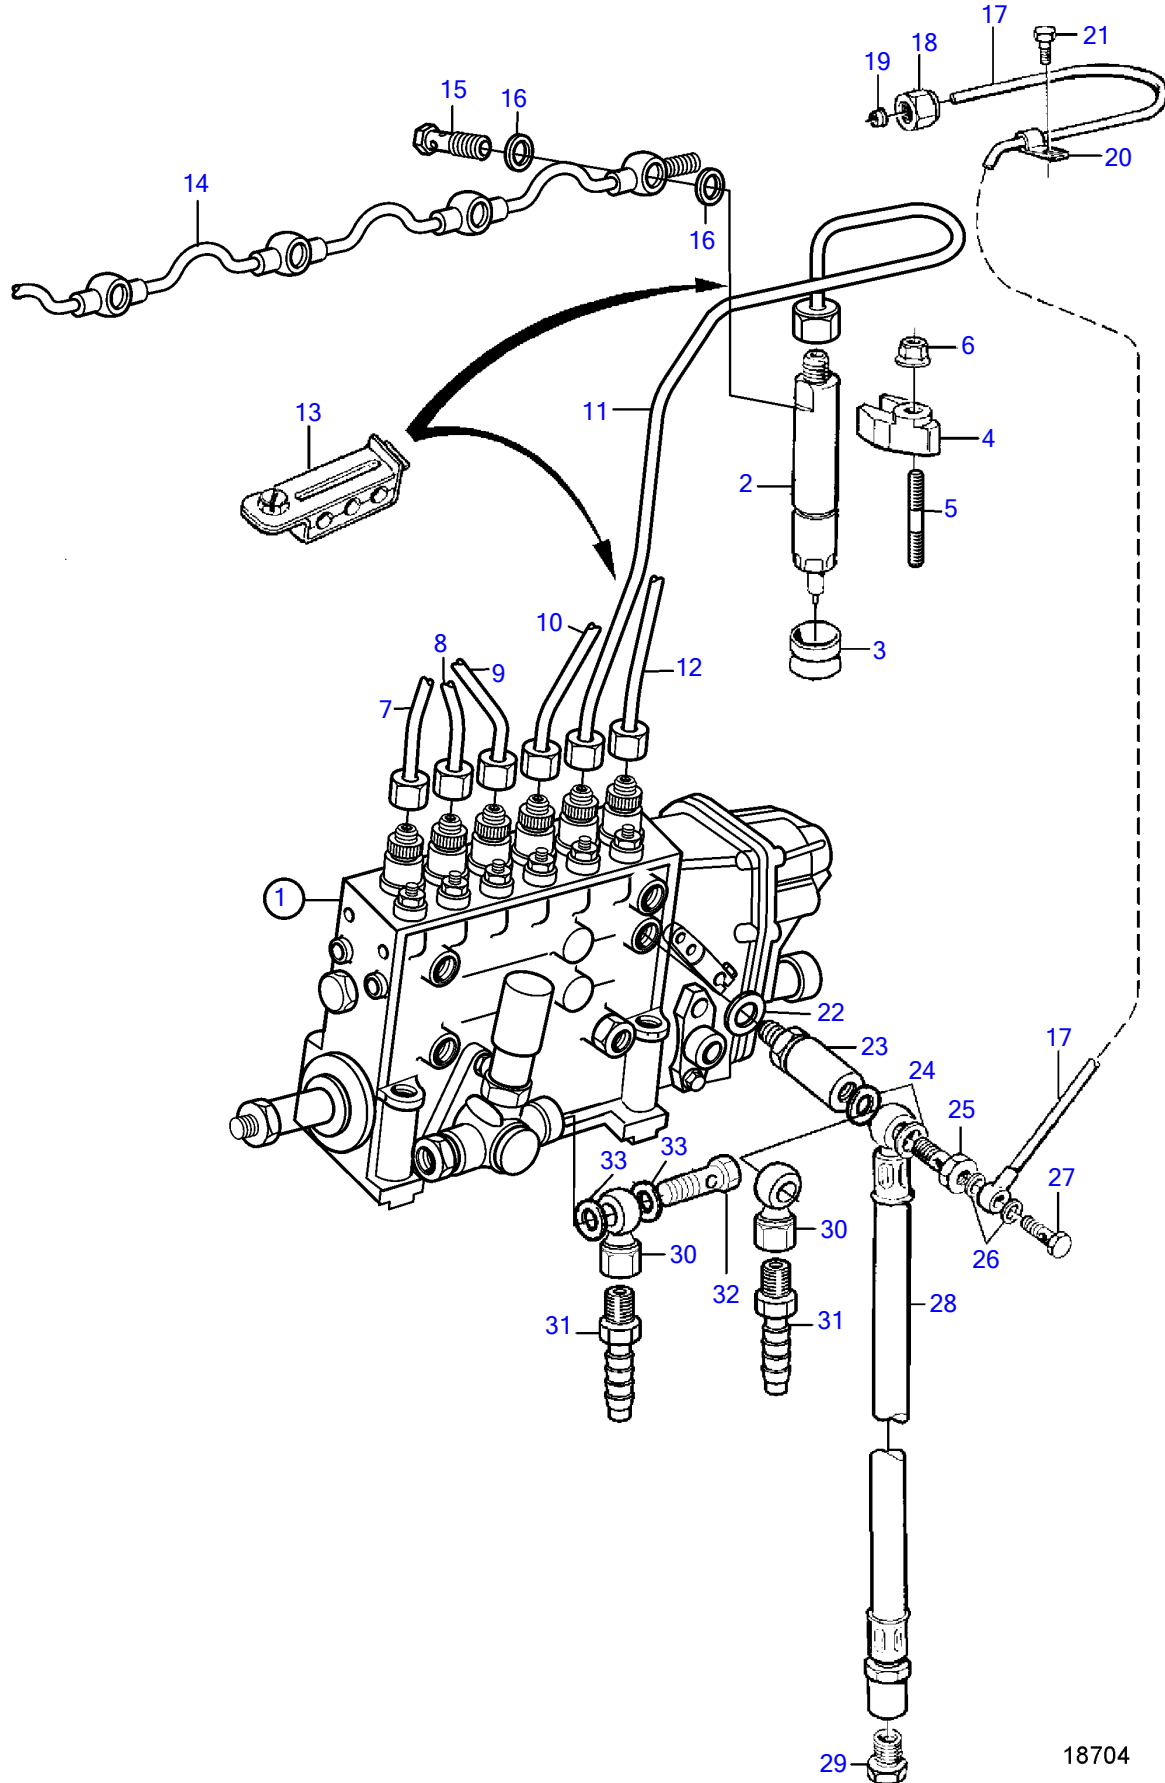

TAMD74A-A

18704

TAMD74A-A

REF	PART NO.	QTY	DESCRIPTION	SEE SEC.	NOTES
1		1	Injection pump	5109	
2	3825737	6	Injector		
	3803276	6	Injector, exch		
			.		
			.	5144	
			.		
			.	5144	
3	469455	6	Sealing ring		
4	469797	6	Yoke		
5	1545022	6	Stud		
6	971095	6	Flange nut		
7	3835950	1	Delivery pipe, cyl 1		
8	3835951	1	Delivery pipe, cyl 2		
9	3835952	1	Delivery pipe, cyl 3		
10	3835953	1	Delivery pipe, cyl 4		
11	3835954	1	Delivery pipe, cyl 5		
12	3835955	1	Delivery pipe, cyl 6		
13	8194351	6	Clamp		2 pipes
	8194352	1	Clamp		3 pipes
	8194353	1	Clamp		4 pipes
14	471605	1	Leak-off pipe		
15	74033	7	Hollow screw		
16	947620	14	Gasket		
17	3825440	1	Leak-off pipe		
18	956980	1	Fitting nut		
19	956966	1	Ferrule		
20	121563	1	Clamp		
21	967949	1	Flange screw		
22		1	Gasket		
23	3825154	1	Overflow valve		
24	969011	2	Gasket		
25	16496	1	Hollow screw		
26	947620	2	Gasket		
27	74033	1	Hollow screw		
28	3830312	1	Hose		
29	22753	1	Nipple		
30	861101	2	Banjo nipple		Alt
31	3825000	2	Hose nipple		Alt
32	25167	1	Hollow screw		
33	969011	2	Gasket		