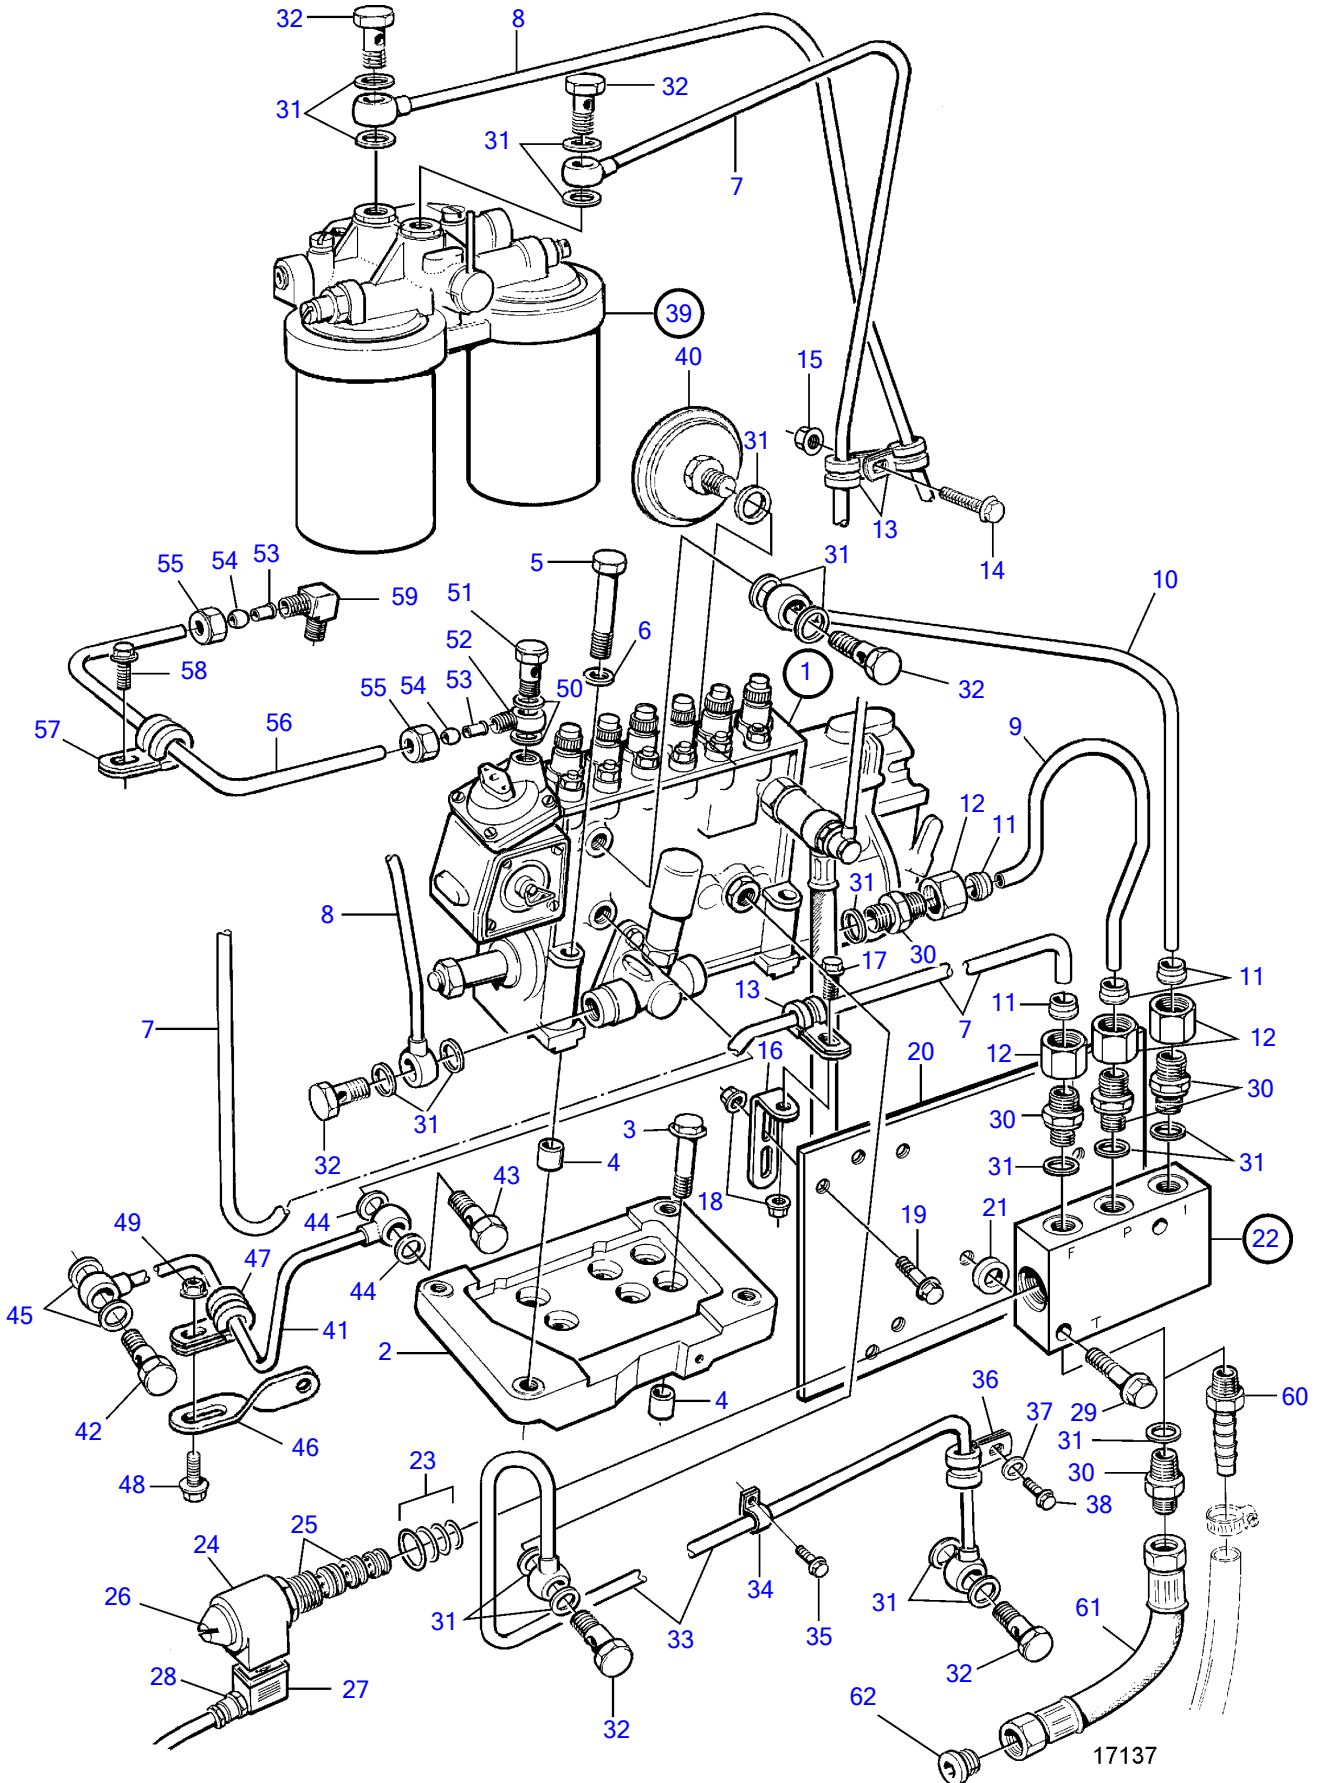

TAMD74A-A, TAMD74A-B

TAMD74A-A, TAMD74A-B

REF	PART NO.	QTY	DESCRIPTION	SEE SEC.	NOTES
1	3831082	1	Injection pump		154kW/1800rpm
	3803809	1	Injection pump, exch		154kW/1800rpm
			.	5145	
			.	5145	
			.	5145	
2	(477773)	1	Shelf		Obsolete part
3	965185	4	Flange screw		
4	417588	2	Guide sleeve		
5	965189	4	Flange screw		
6	941908	4	Spring washer		
7	3826830	1	Tube		
8	864496	1	Fuel pipe		
9	(3826832)	1	Tube		Obsolete part
10	3826833	1	Tube		
11	956969	3	Ferrule		
12	956983	3	Fitting nut		
13	945081	3	Clamp		
14	967949	1	Flange screw		(965175)
15	949278	1	Flange lock nut		
16	965558	1	Bracket		
17	946440	1	Flange screw		
18	948645	2	Flange lock nut		
19	946173	1	Flange screw		
20		1	Bracket	5454	
21	191172	2	Washer		
22	3828983	1	Valve		Incl 4 ea nipple 941754 and 4 ea gasket 969011.
23	3828981	1	• Gasket kit		
24	3825240	1	• Magnet		24V
25	3825235	1	• Valve		
26		1	Nut		
27	866664	1	Housing		
28	844576	1	Grommet		
29	947760	2	Flange screw		
30	941754	4	Nipple		
31	969011	14	Gasket		
32	25167	5	Hollow screw		
33	3826927	1	Oil return pipe		
34	940374	1	Clamp		
35	946440	1	Flange screw		
36	942542	1	Clamp		
37	190509	1	Washer		
38	946471	1	Flange screw		
39	864315	1	Filter		
			.	4908	
			.		
40	477173	1	Pressure equalizer		
41	477986	1	Oil pressure pipe		
42	969299	1	Hollow screw		
43	48634	1	Hollow screw		
44	947281	2	Gasket		
45	11994	2	Gasket		
46	1136551	1	Anchorage		
47	952623	1	Clamp		
48	946544	1	Flange screw		
49	945407	1	Flange nut		
50	11994	2	Gasket		
51	969299	1	Hollow screw		
52	945417	1	Banjo nipple		
53	944717	2	Support sleeve		
54	954364	2	Sleeve		

TAMD74A-A, TAMD74A-B

REF	PART NO.	QTY	DESCRIPTION	SEE SEC.	NOTES
55	954356	2	Fitting nut		
56	945460	X	Tube		
57	940374	1	Clamp		
58	946440	1	Flange screw		
59	954385	1	Elbow nipple		
60	3825000	1	Hose nipple		
61	3830309	1	Hose		
62	22753	2	Nipple		