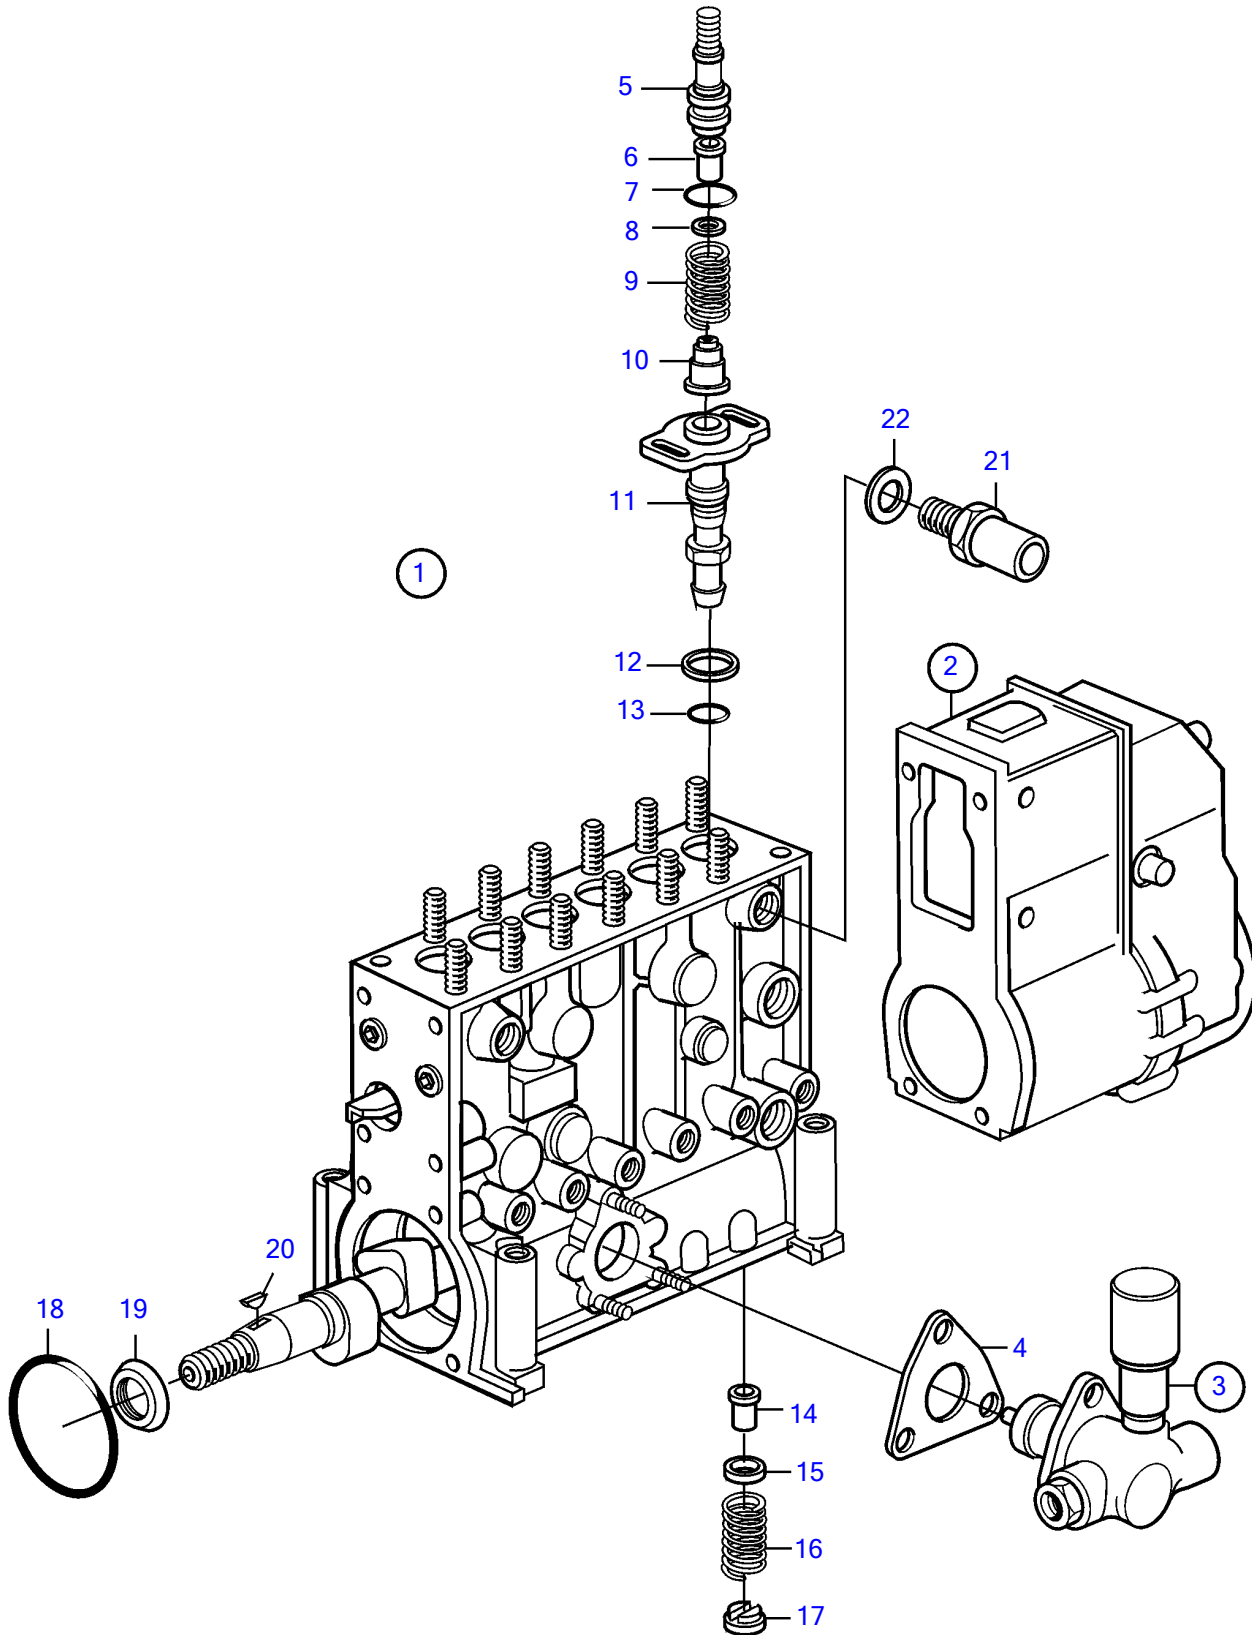

TAMD74A-A, TAMD74A-B

TAMD74A-A, TAMD74A-B

REF	PART NO.	QTY	DESCRIPTION	SEE SEC.	NOTES
1	3831082	1	Injection pump		
	3803809	1	Injection pump, exch		
2	3831110	1	• Governor		
			• • parts not sold separately		
3	863474	1	• Feed pump		
			• •		
			•	460	
4	863370	1	Gasket		(6232208)
5		6	Delivery valve retai		
6		6	Spring disc		
7	862400	6	O-ring		
8	240973	6	Washer, spacer		TH=0.50mm
	240972	6	Washer, spacer		TH=0.20mm
9		6	Compression spring		
10		6	Delivery valve		
11	3825931	6	Pump element tappet		
12	1699458	2	Sealing ring		
13	862400	6	O-ring		
14	862406	6	Control sleeve		
15	239984	6	Spring disc		
16		6	Spring disc		
17	862408	6	Spring disc		
18	862423	1	O-ring		
19	3825543	1	Sealing ring		
20	35168	1	Key		
21	3825154	1	Overflow valve		
22	11996	1	Gasket		